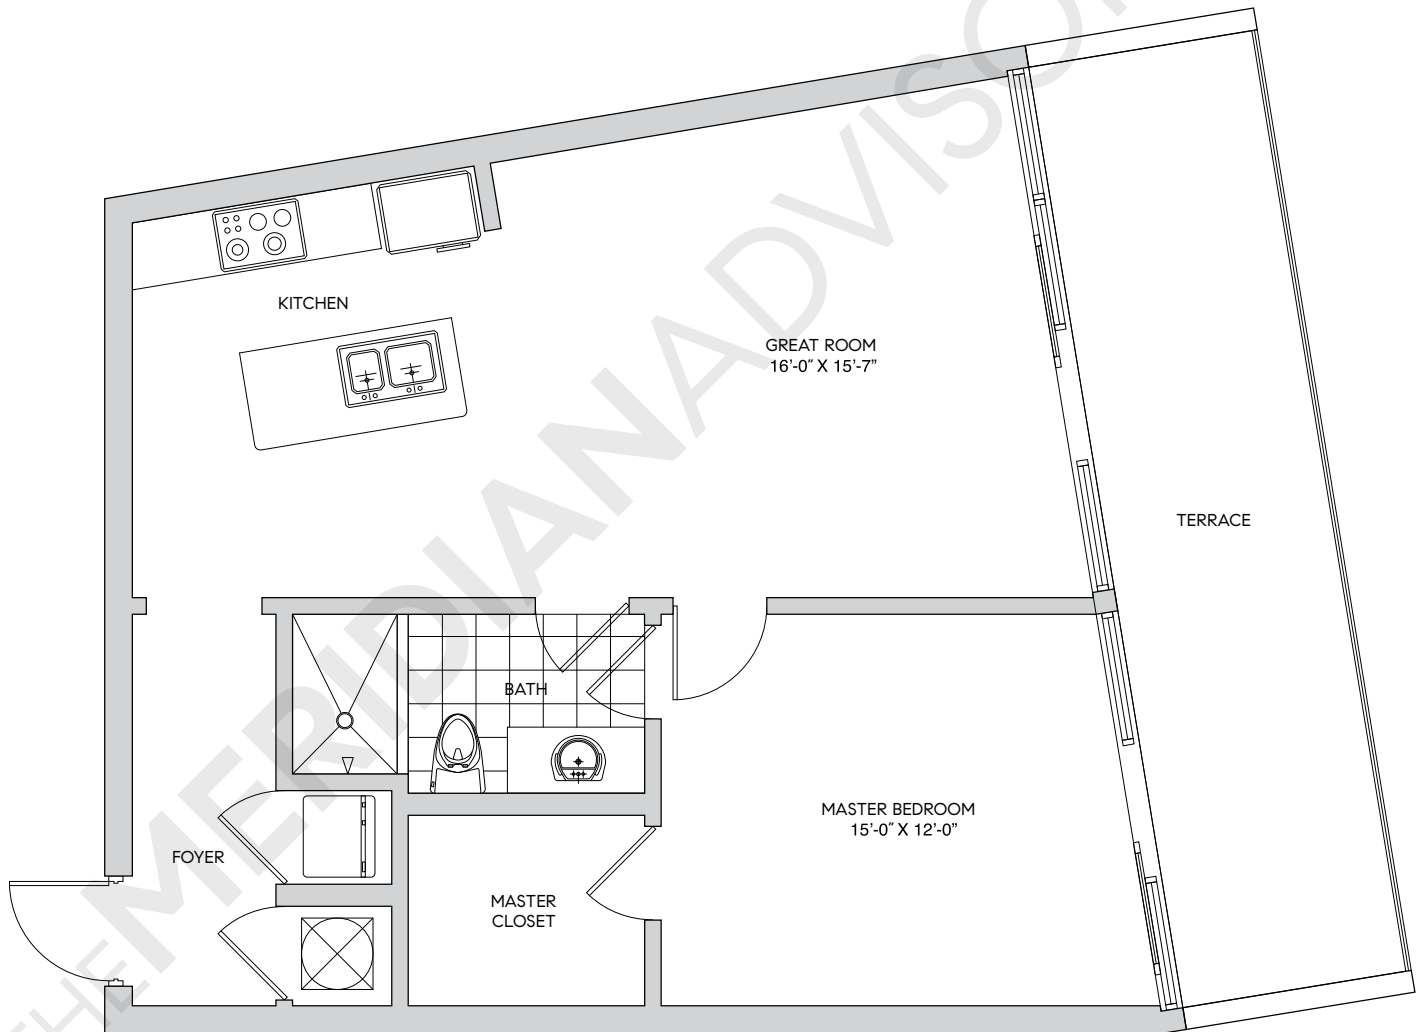

Palau Sunset Harbour

1201 20th Street

Sunset Harbour - Miami Beach

TheMeridianAdvisors.com
305.537.6795

Closing Homes, Opening Doors

Floor Plan D

Residences 408

	Area	Sq. Ft.	Sq. M.
1 Bedroom	Int.	825	77
1 Bathroom	Ext.	209	19
	Garden		
	Total	1,034	96

All dimensions are approximate and all floor plans and development plans are subject to change without notice.