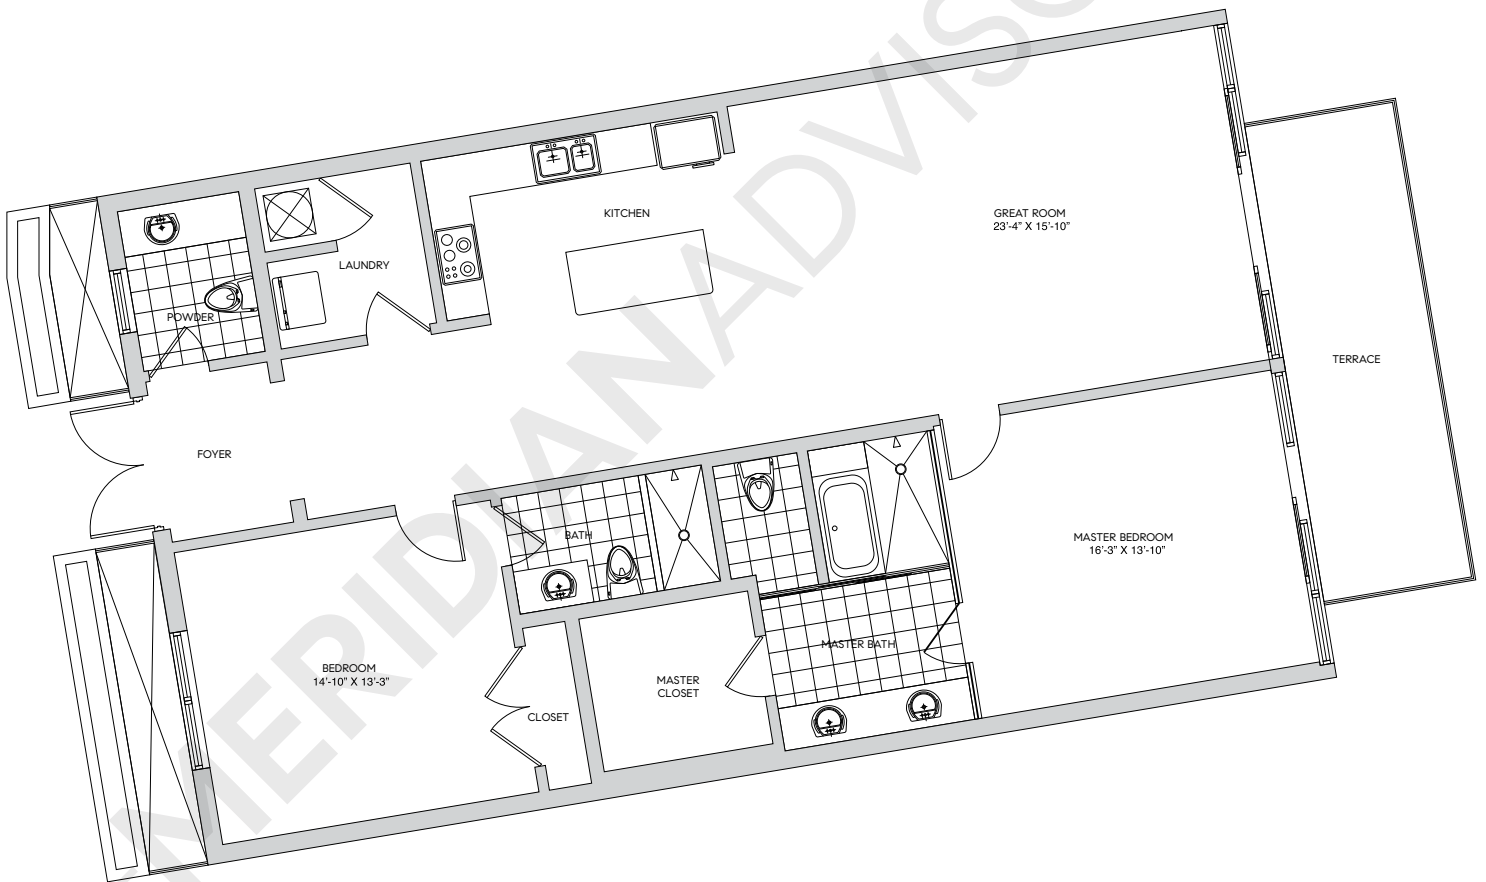

Palau Sunset Harbour

1201 20th Street

Sunset Harbour - Miami Beach

TheMeridianAdvisors.com
305.537.6795

Closing Homes, Opening Doors

Floor Plan T Residences 407

2 Bedrooms	Area	Sq. Ft.	Sq. M.
2.5 Bathrooms	Int.	1,684	156
	Ext.	320	30
	Garden		
	Total	2,004	186

All dimensions are approximate and all floor plans and development plans are subject to change without notice.