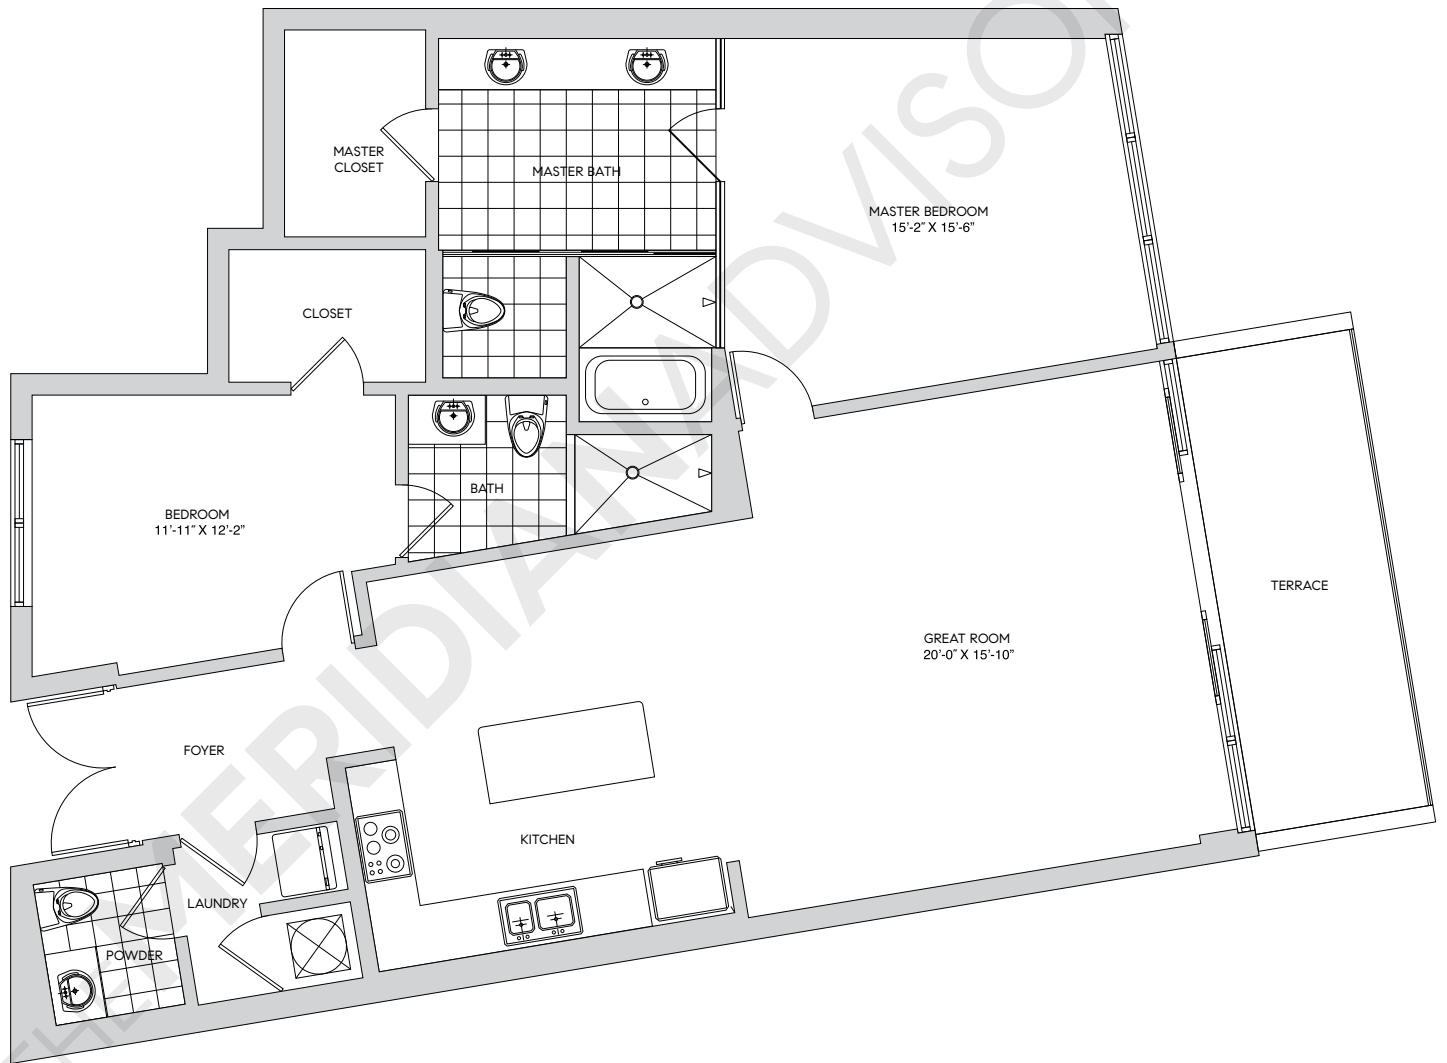

Palau Sunset Harbour

1201 20th Street

Sunset Harbour - Miami Beach

TheMeridianAdvisors.com
305.537.6795

Closing Homes, Opening Doors

Floor Plan S Residences 406

2 Bedrooms	Area	Sq. Ft.	Sq. M.
2.5 Bathrooms	Int.	1,569	146
	Ext.	215	20
	Garden		
	Total	1,784	166

All dimensions are approximate and all floor plans and development plans are subject to change without notice.