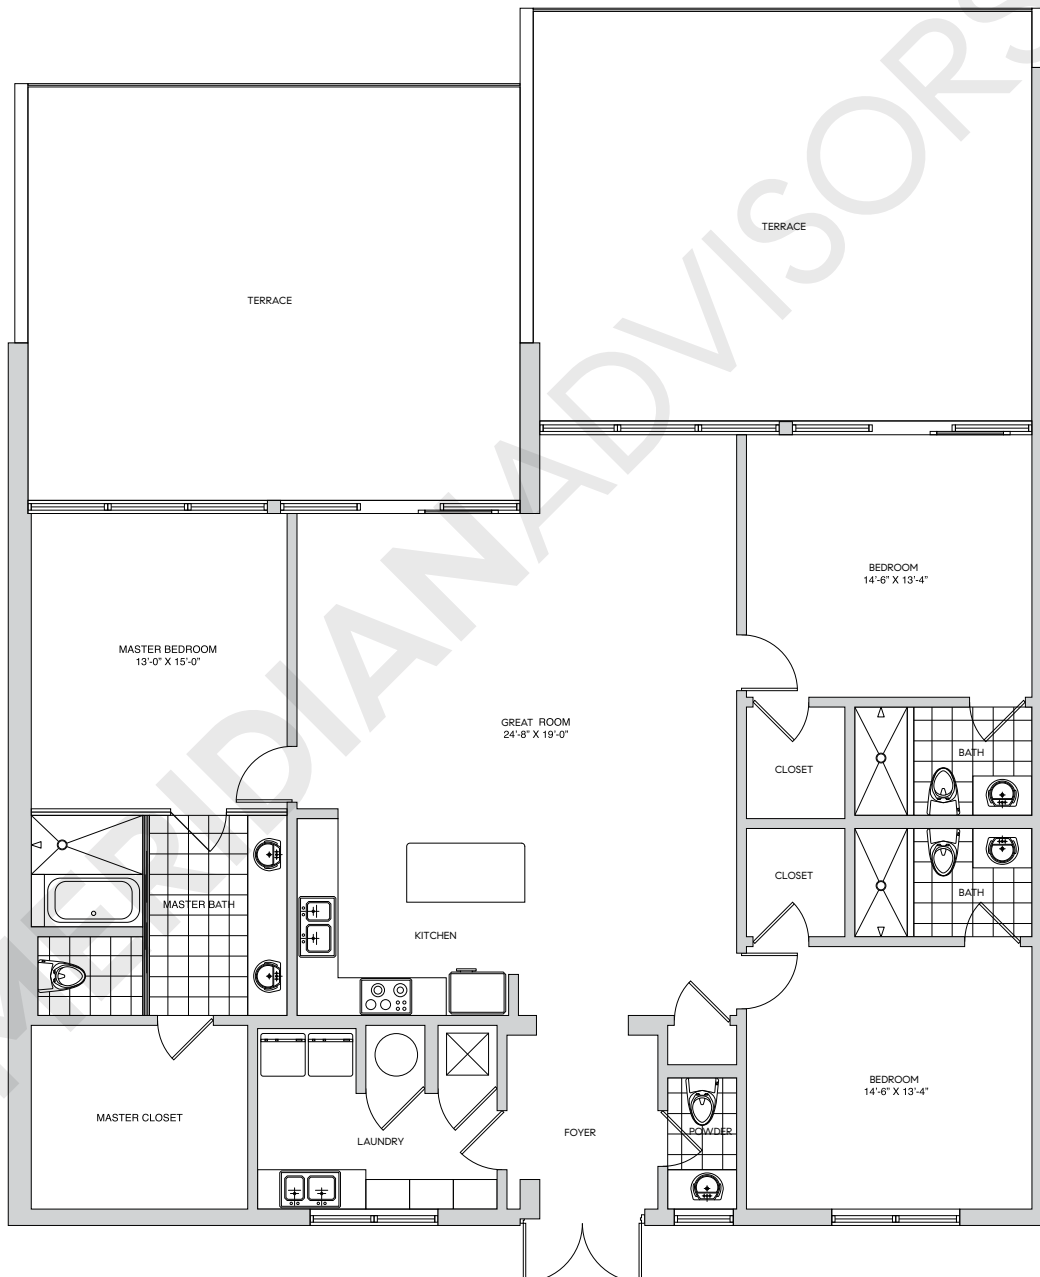

Palau Sunset Harbour

1201 20th Street

Sunset Harbour - Miami Beach

TheMeridianAdvisors.com

305.537.6795

Closing Homes, Opening Doors

Floor Plan P

Residences 404

3 Bedrooms

3.5 Bathrooms

Area	Sq. Ft.	Sq. M.
Int.	2,045	190
Ext.	1,075	100
Garden		
Total	3,120	290

All dimensions are approximate and all floor plans and development plans are subject to change without notice.