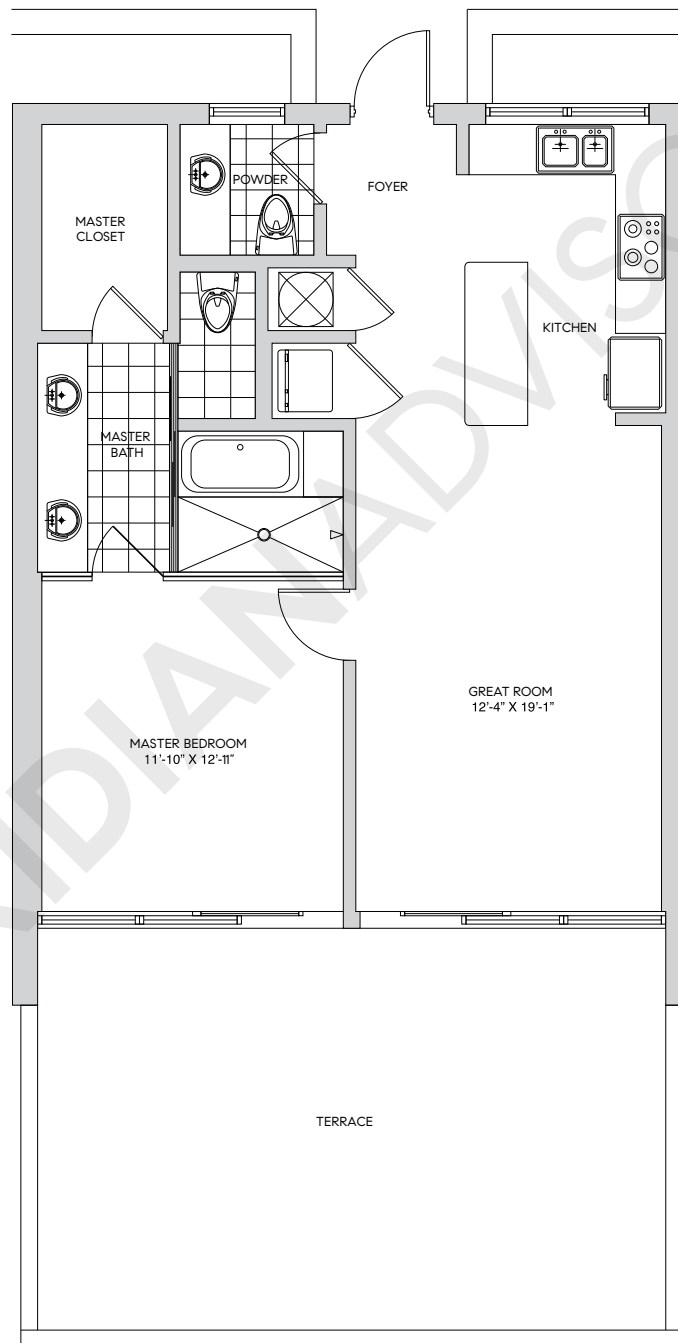

Palau Sunset Harbour

1201 20th Street

Sunset Harbour - Miami Beach

TheMeridianAdvisors.com
305.537.6795

Closing Homes, Opening Doors

Floor Plan N

Residences 311

1 Bedroom

1.5 Bathrooms

Area	Sq. Ft.	Sq. M.
Int.	875	81
Ext.	429	40
Garden		
Total	1,304	121

All dimensions are approximate and all floor plans and development plans are subject to change without notice.