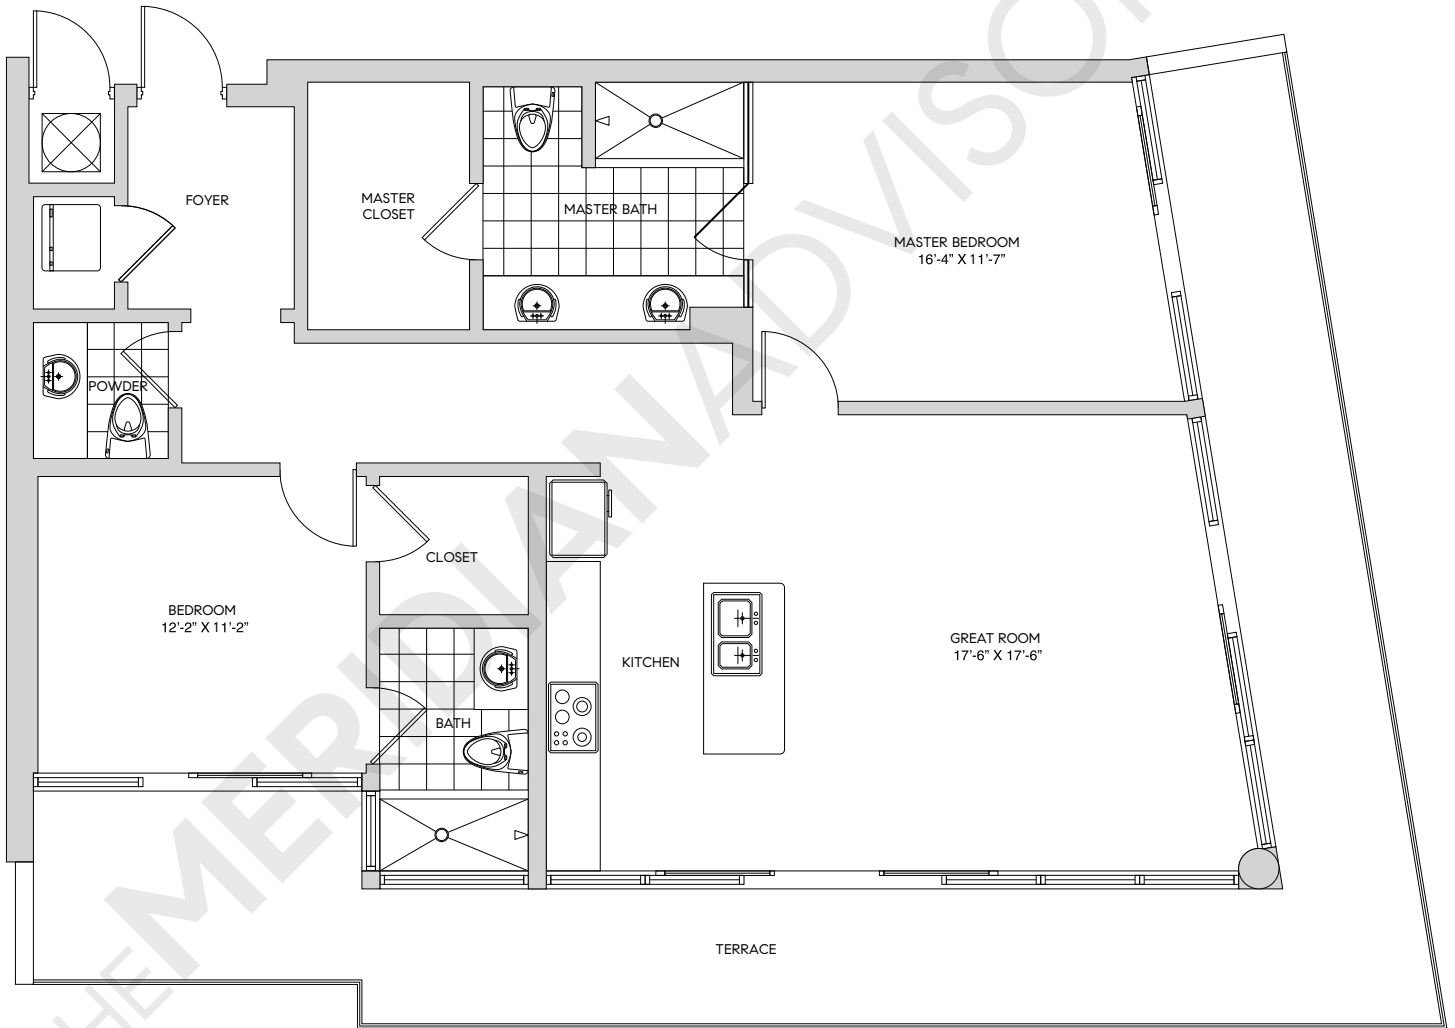

Palau Sunset Harbour

1201 20th Street

Sunset Harbour - Miami Beach

TheMeridianAdvisors.com
305.537.6795

Closing Homes, Opening Doors

Floor Plan B Residences 309

2 Bedrooms	Area	Sq. Ft.	Sq. M.
2.5 Bathrooms	Int.	1,297	120
	Ext.	455	42
	Garden		
	Total	1,752	162

All dimensions are approximate and all floor plans and development plans are subject to change without notice.