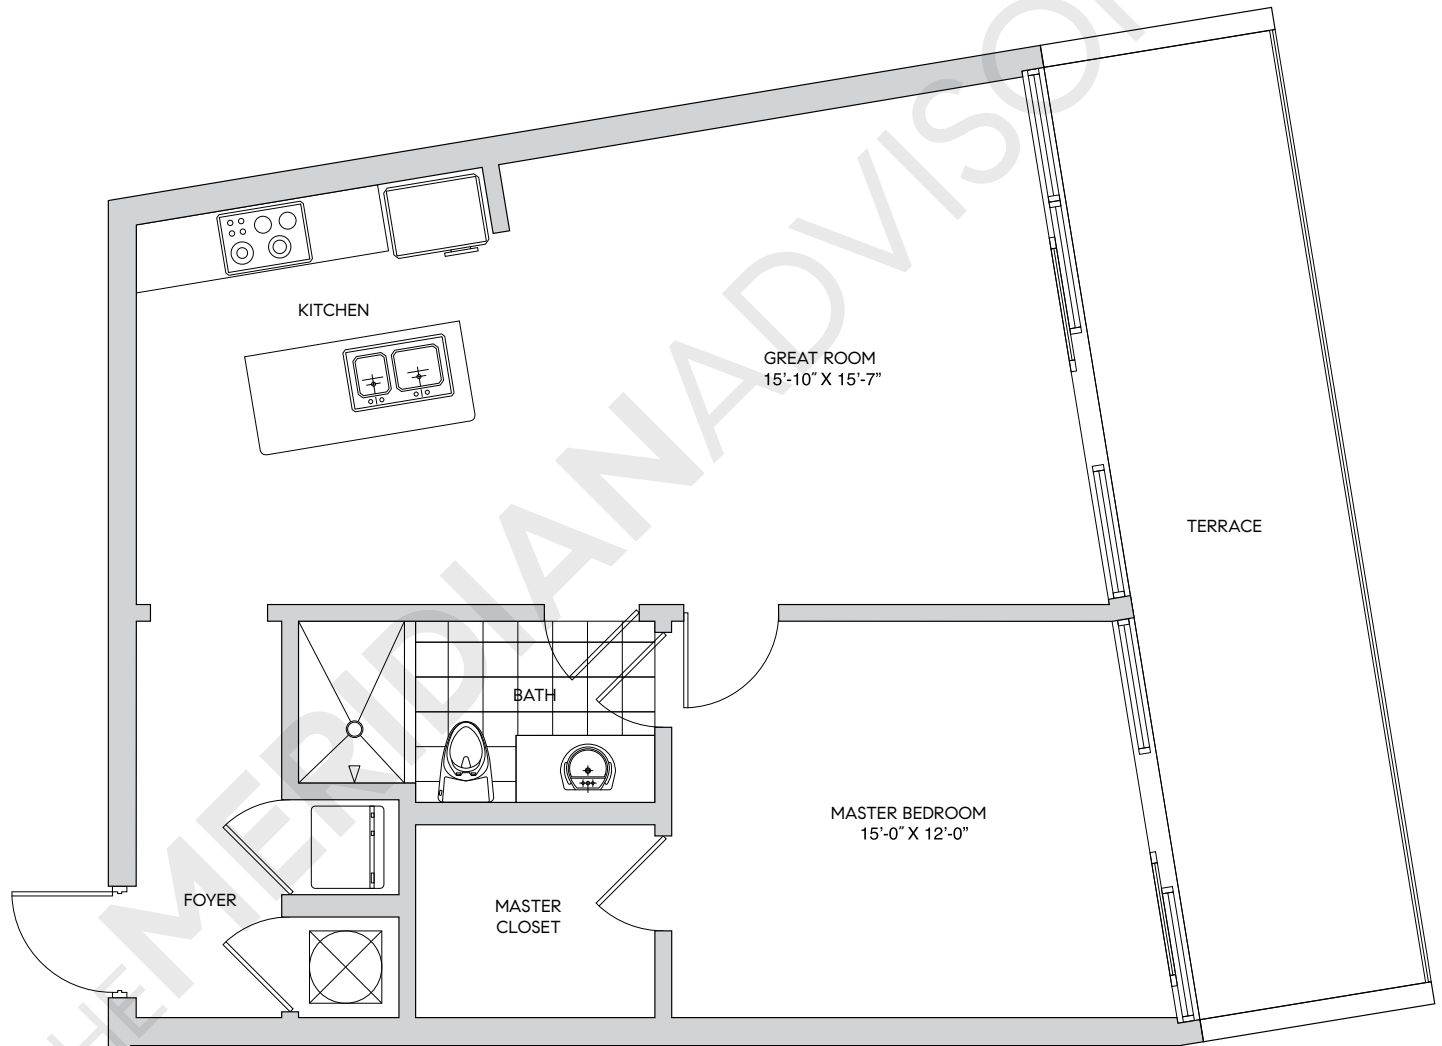

Palau Sunset Harbour

1201 20th Street

Sunset Harbour - Miami Beach

TheMeridianAdvisors.com
305.537.6795

Closing Homes, Opening Doors

Floor Plan D

Residences 308

1 Bedroom	Area	Sq. Ft.	Sq. M.
1 Bathroom	Int.	825	77
	Ext.	209	19
	Garden		
	Total	1,034	96

All dimensions are approximate and all floor plans and development plans are subject to change without notice.