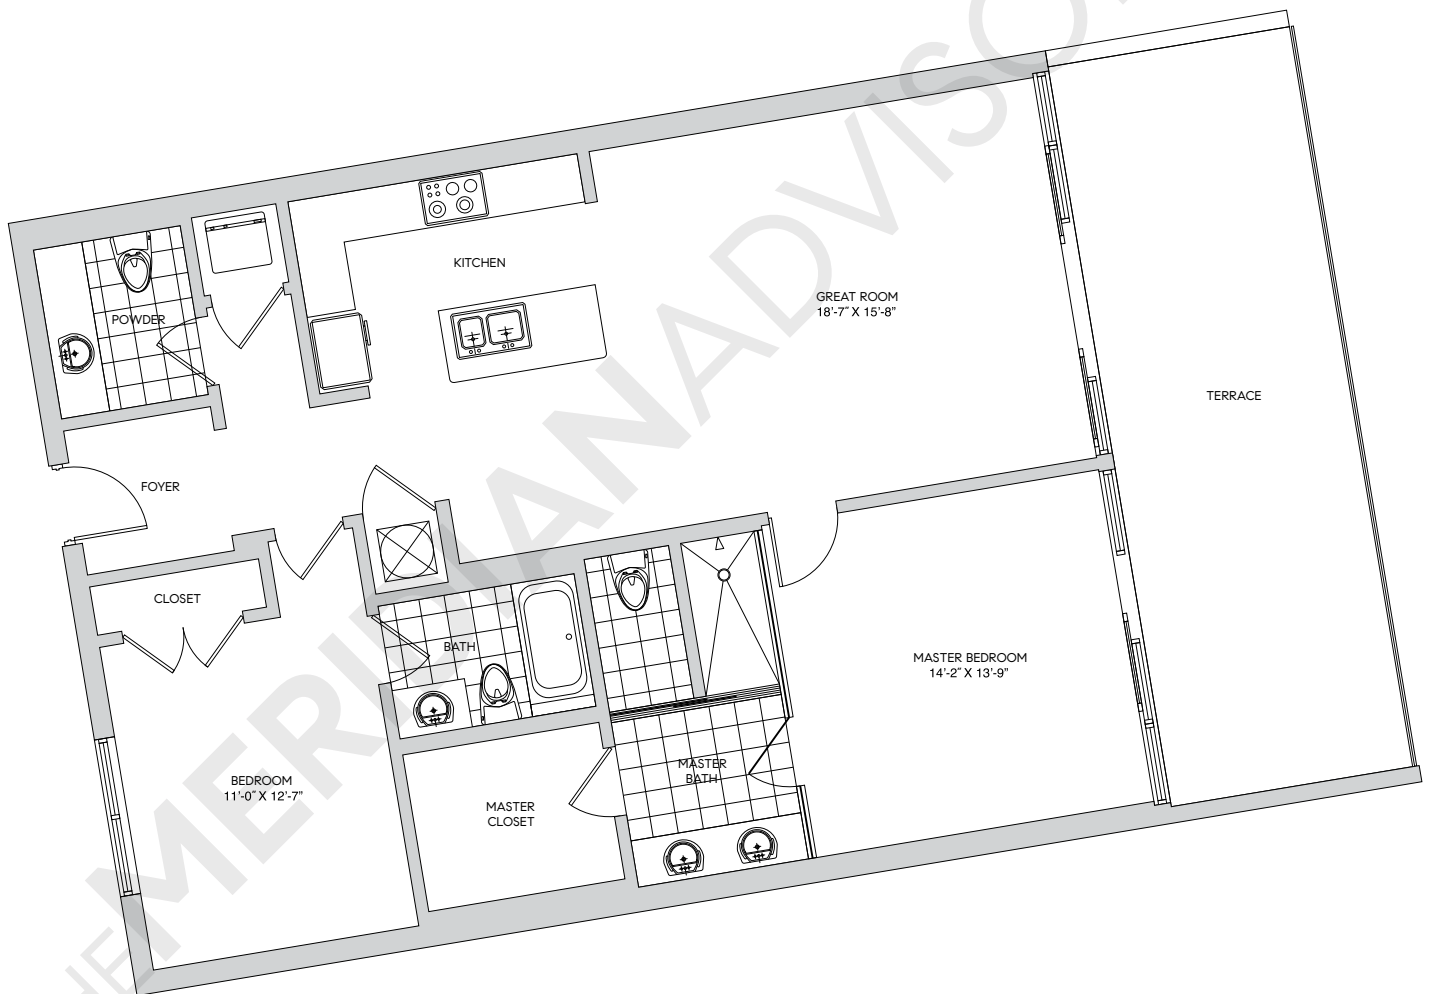

Palau Sunset Harbour

1201 20th Street

Sunset Harbour - Miami Beach

TheMeridianAdvisors.com
305.537.6795

Closing Homes, Opening Doors

Floor Plan M Residences 307

	Area	Sq. Ft.	Sq. M.
2 Bedrooms	Int.	1,365	127
2.5 Bathrooms	Ext.	320	30
	Garden		
	Total	1,685	157

All dimensions are approximate and all floor plans and development plans are subject to change without notice.