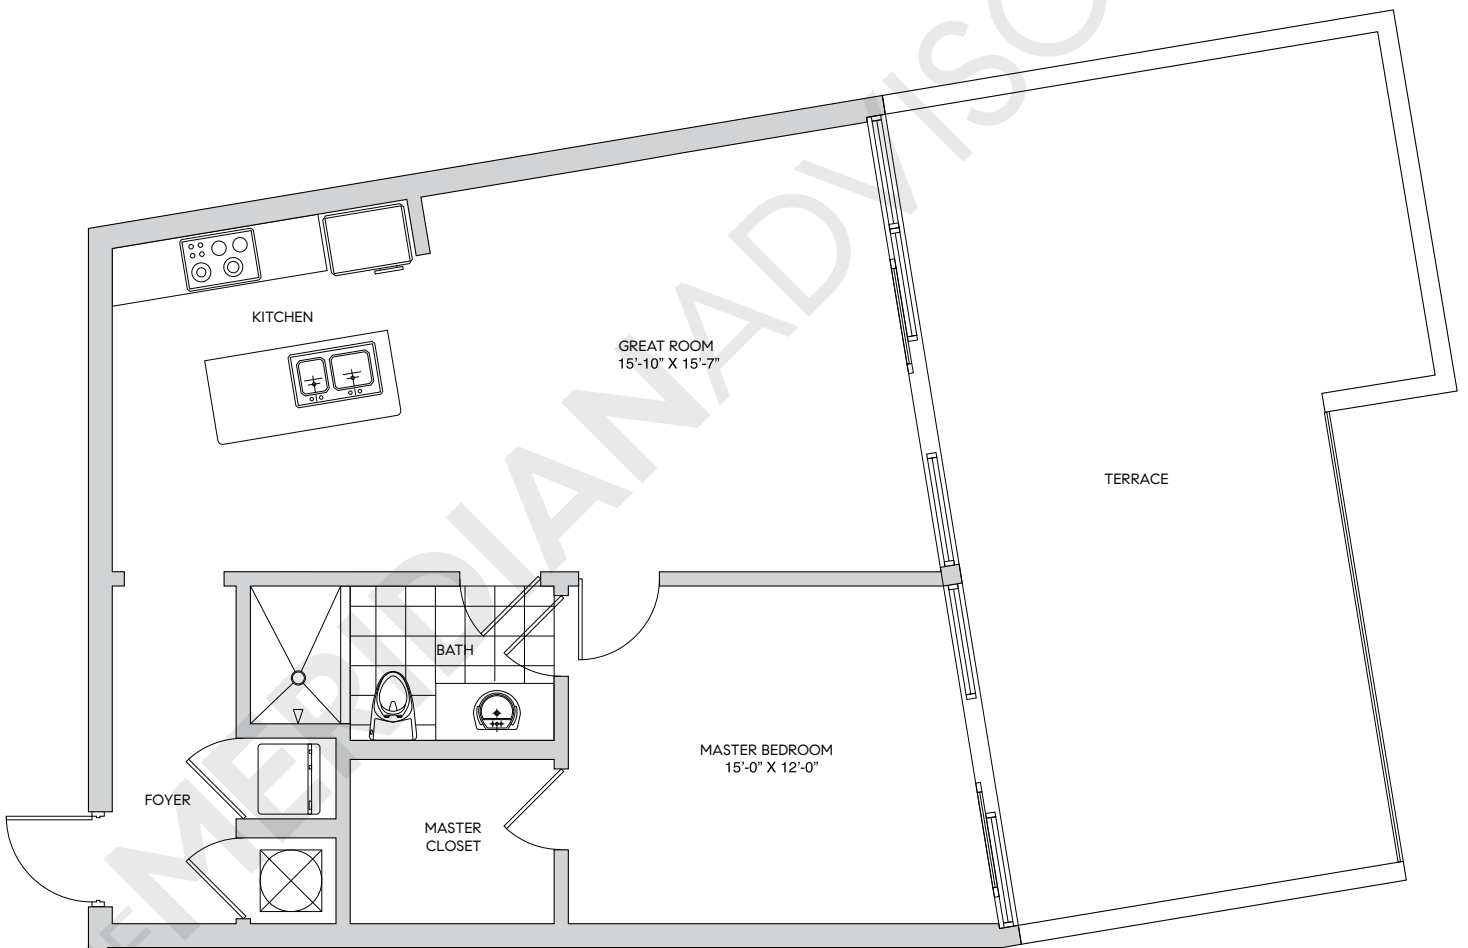

Palau Sunset Harbour

1201 20th Street

Sunset Harbour - Miami Beach

TheMeridianAdvisors.com
305.537.6795

Closing Homes, Opening Doors

Floor Plan D

Residences 208

1 Bedroom	Area	Sq. Ft.	Sq. M.
1 Bathroom	Int.	825	77
	Ext.	543	50
	Garden		
	Total	1,368	127

All dimensions are approximate and all floor plans and development plans are subject to change without notice.