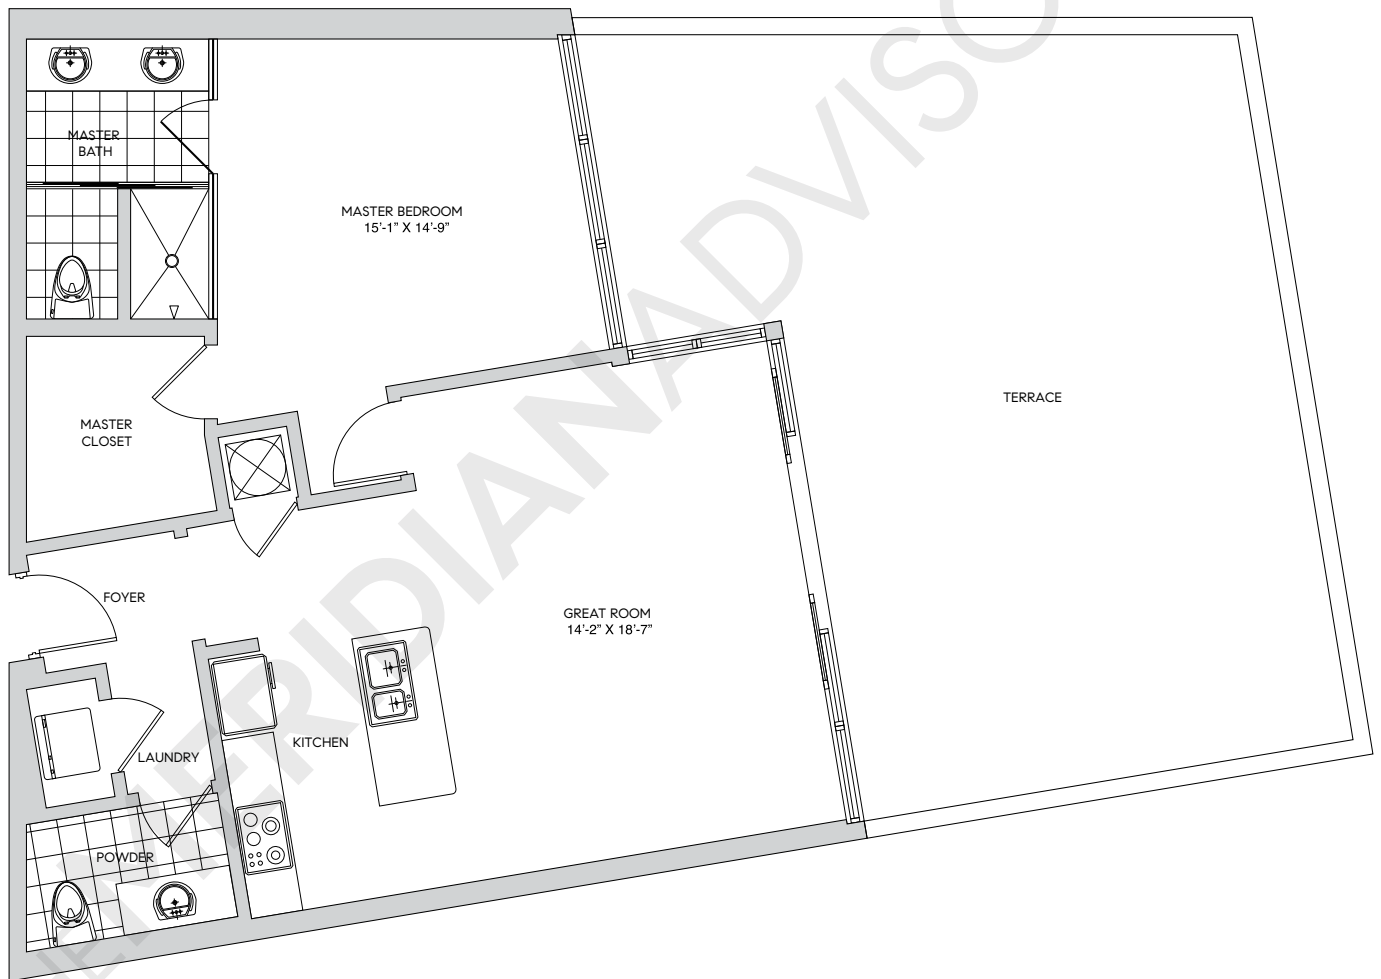

Palau Sunset Harbour

1201 20th Street

Sunset Harbour - Miami Beach

TheMeridianAdvisors.com
305.537.6795

Closing Homes, Opening Doors

Floor Plan H Residences 206

1 Bedrooms	Area	Sq. Ft.	Sq. M.
1.5 Bathrooms	Int.	949	88
	Ext.	773	72
	Garden		
	Total	1,722	160

All dimensions are approximate and all floor plans and development plans are subject to change without notice.