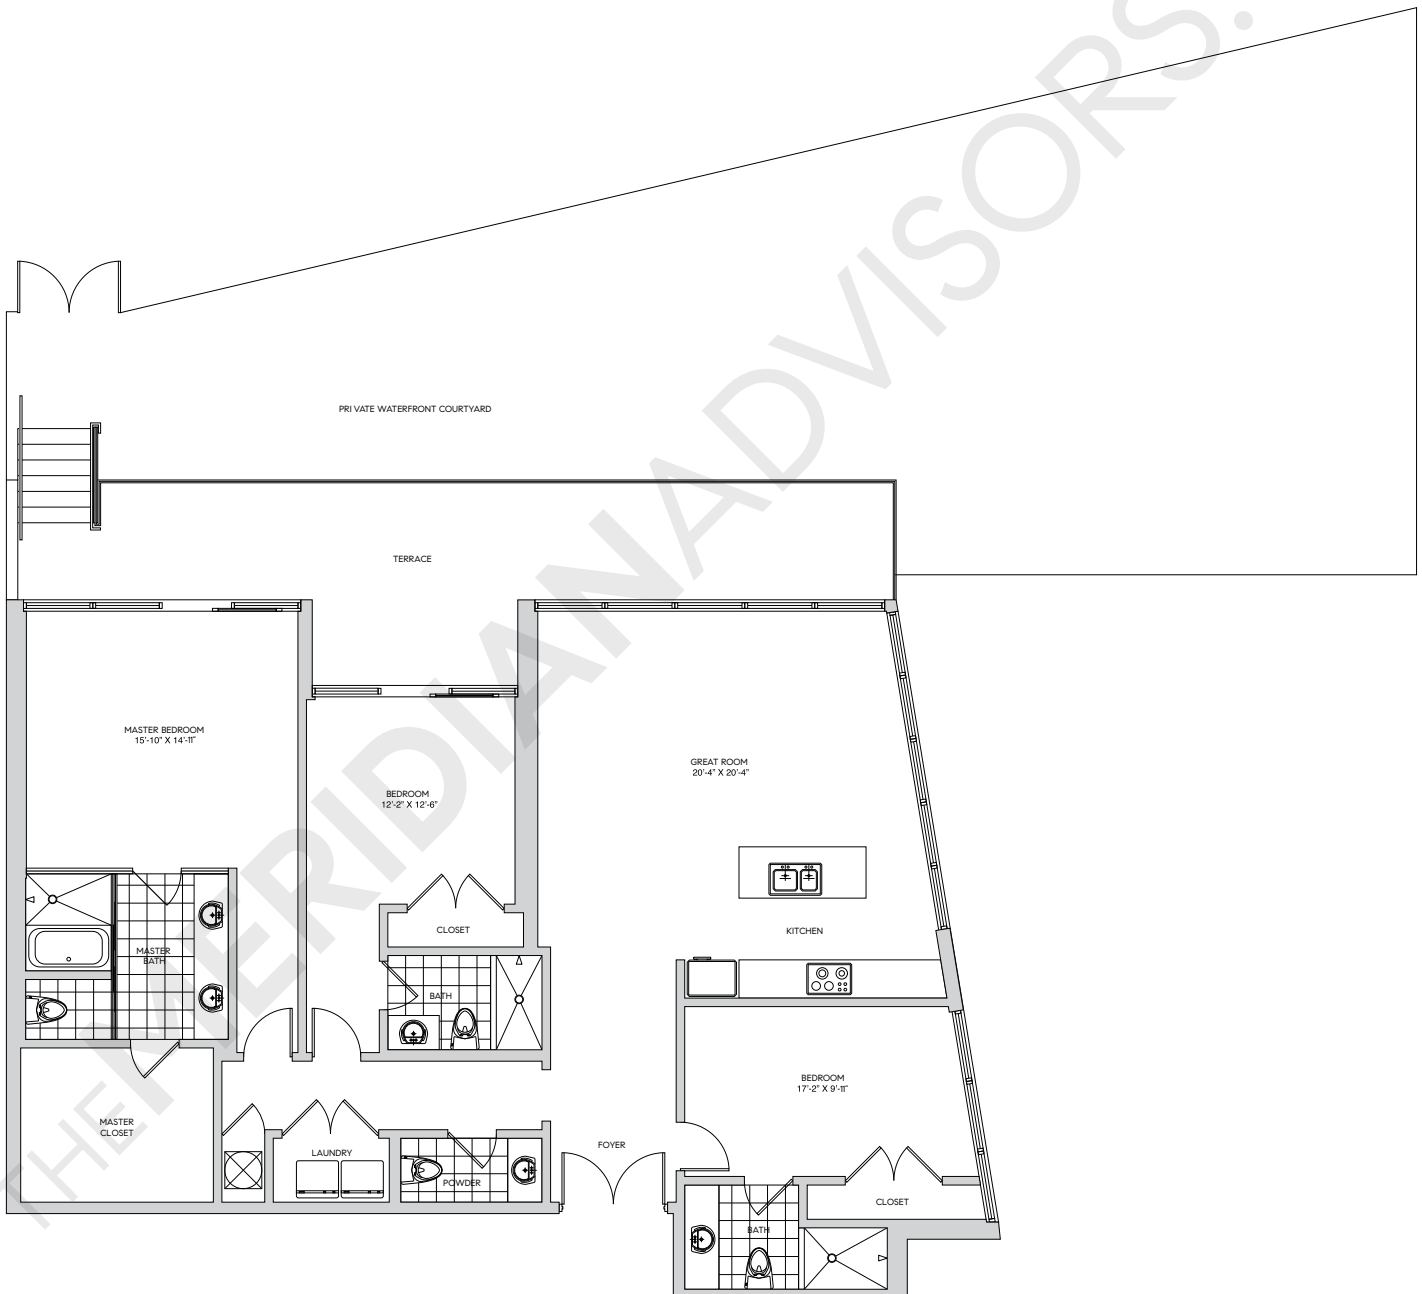

Palau Sunset Harbour

1201 20th Street
Sunset Harbour - Miami Beach

TheMeridianAdvisors.com
305.537.6795

Closing Homes, Opening Doors

Floor Plan E Residences 205

	Area	Sq. Ft.	Sq. M.
3 Bedrooms			
3.5 Bathrooms			
	Int.	1,995	185
	Ext.	440	41
	Garden	1,511	140
	Total	3,946	366

All dimensions are approximate and all floor plans and development plans are subject to change without notice.