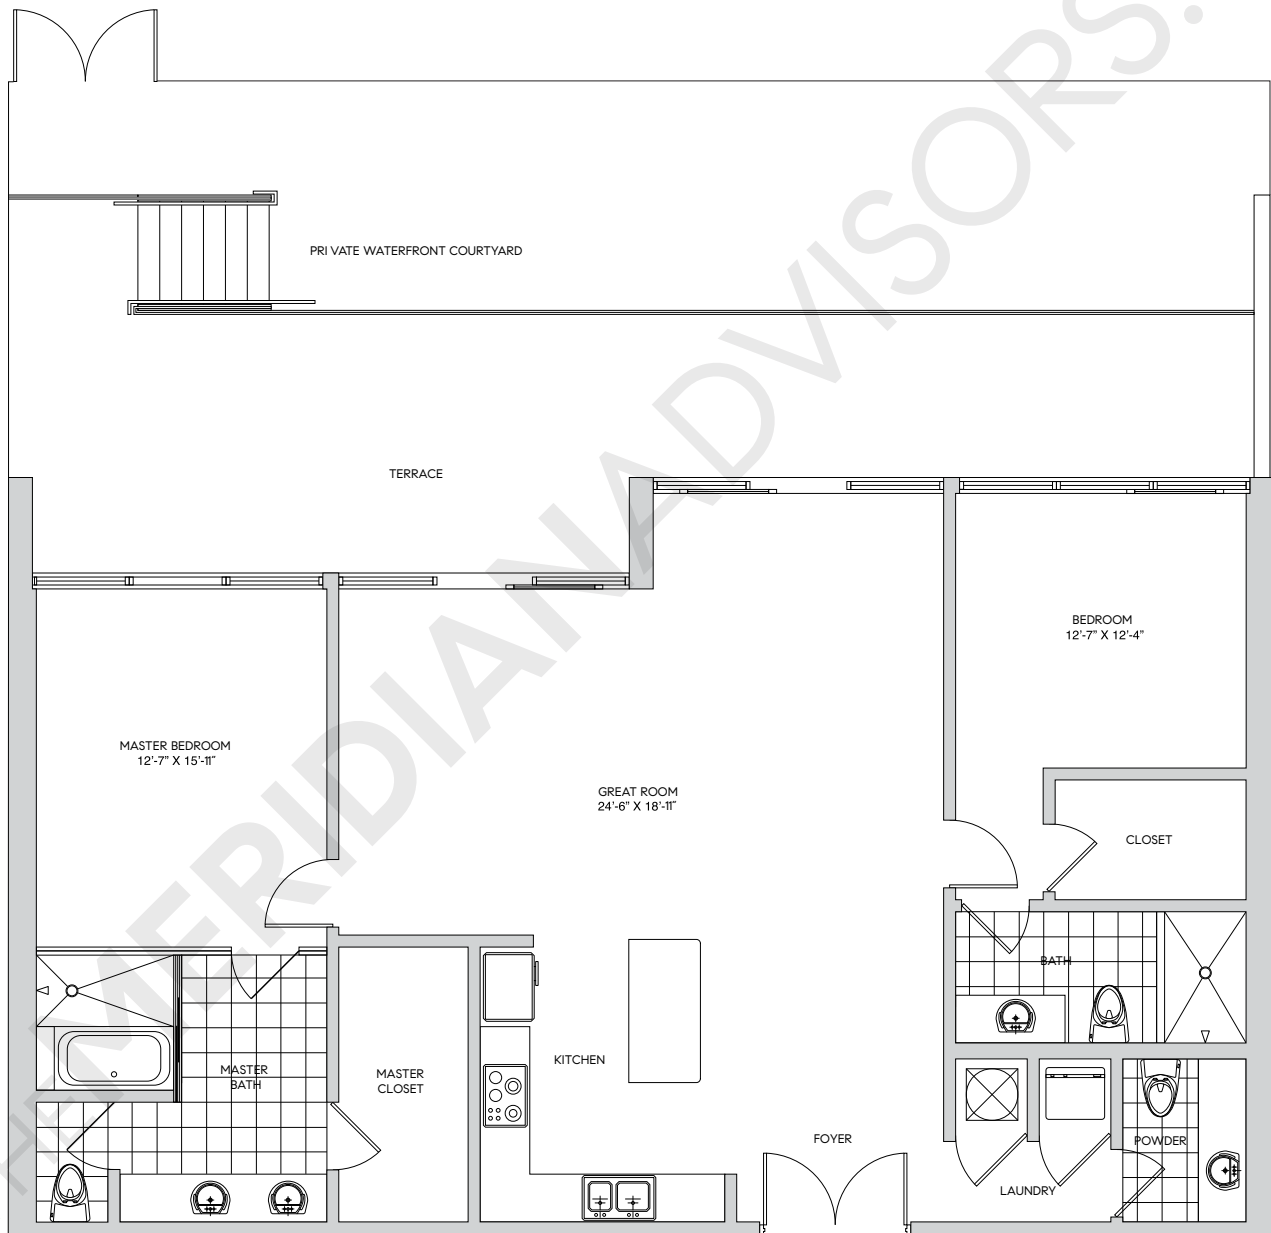

Palau Sunset Harbour

1201 20th Street

Sunset Harbour - Miami Beach

TheMeridianAdvisors.com

305.537.6795

Closing Homes, Opening Doors

Floor Plan G

Residences 203

2 Bedrooms	Area	Sq. Ft.	Sq. M.
2.5 Bathrooms	Int.	1,595	148
	Ext.	521	48
	Garden	488	45
	Total	2,604	241

All dimensions are approximate and all floor plans and development plans are subject to change without notice.