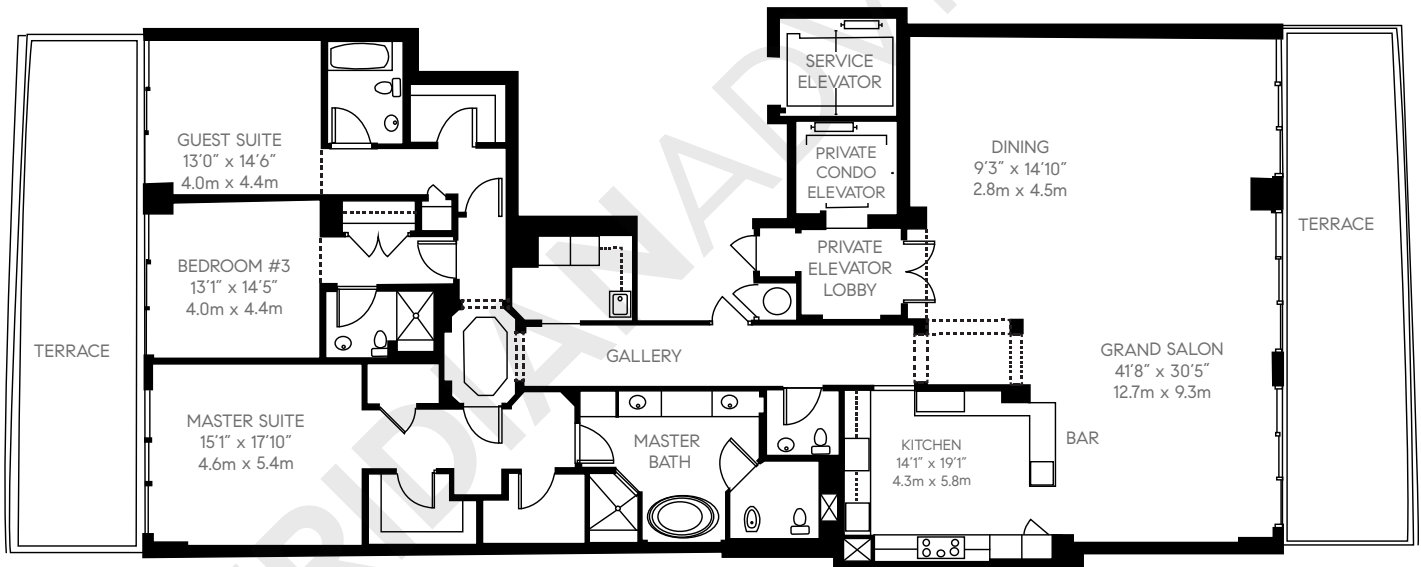

One Bal Harbour

10295 Collins Avenue
Bal Harbour

TheMeridianAdvisors.com
305.537.6795

Closing Homes, Opening Doors

Floor Plan E Residences 207 - 2507

	Area	Sq. Ft.	Sq. M.
3 Bedrooms			
3 Bathrooms	Int.	3,296	306
1 Powder Room	Ext.	880	82
	Total	4,176	388

All dimensions are approximate and all floor plans and development plans are subject to change without notice.