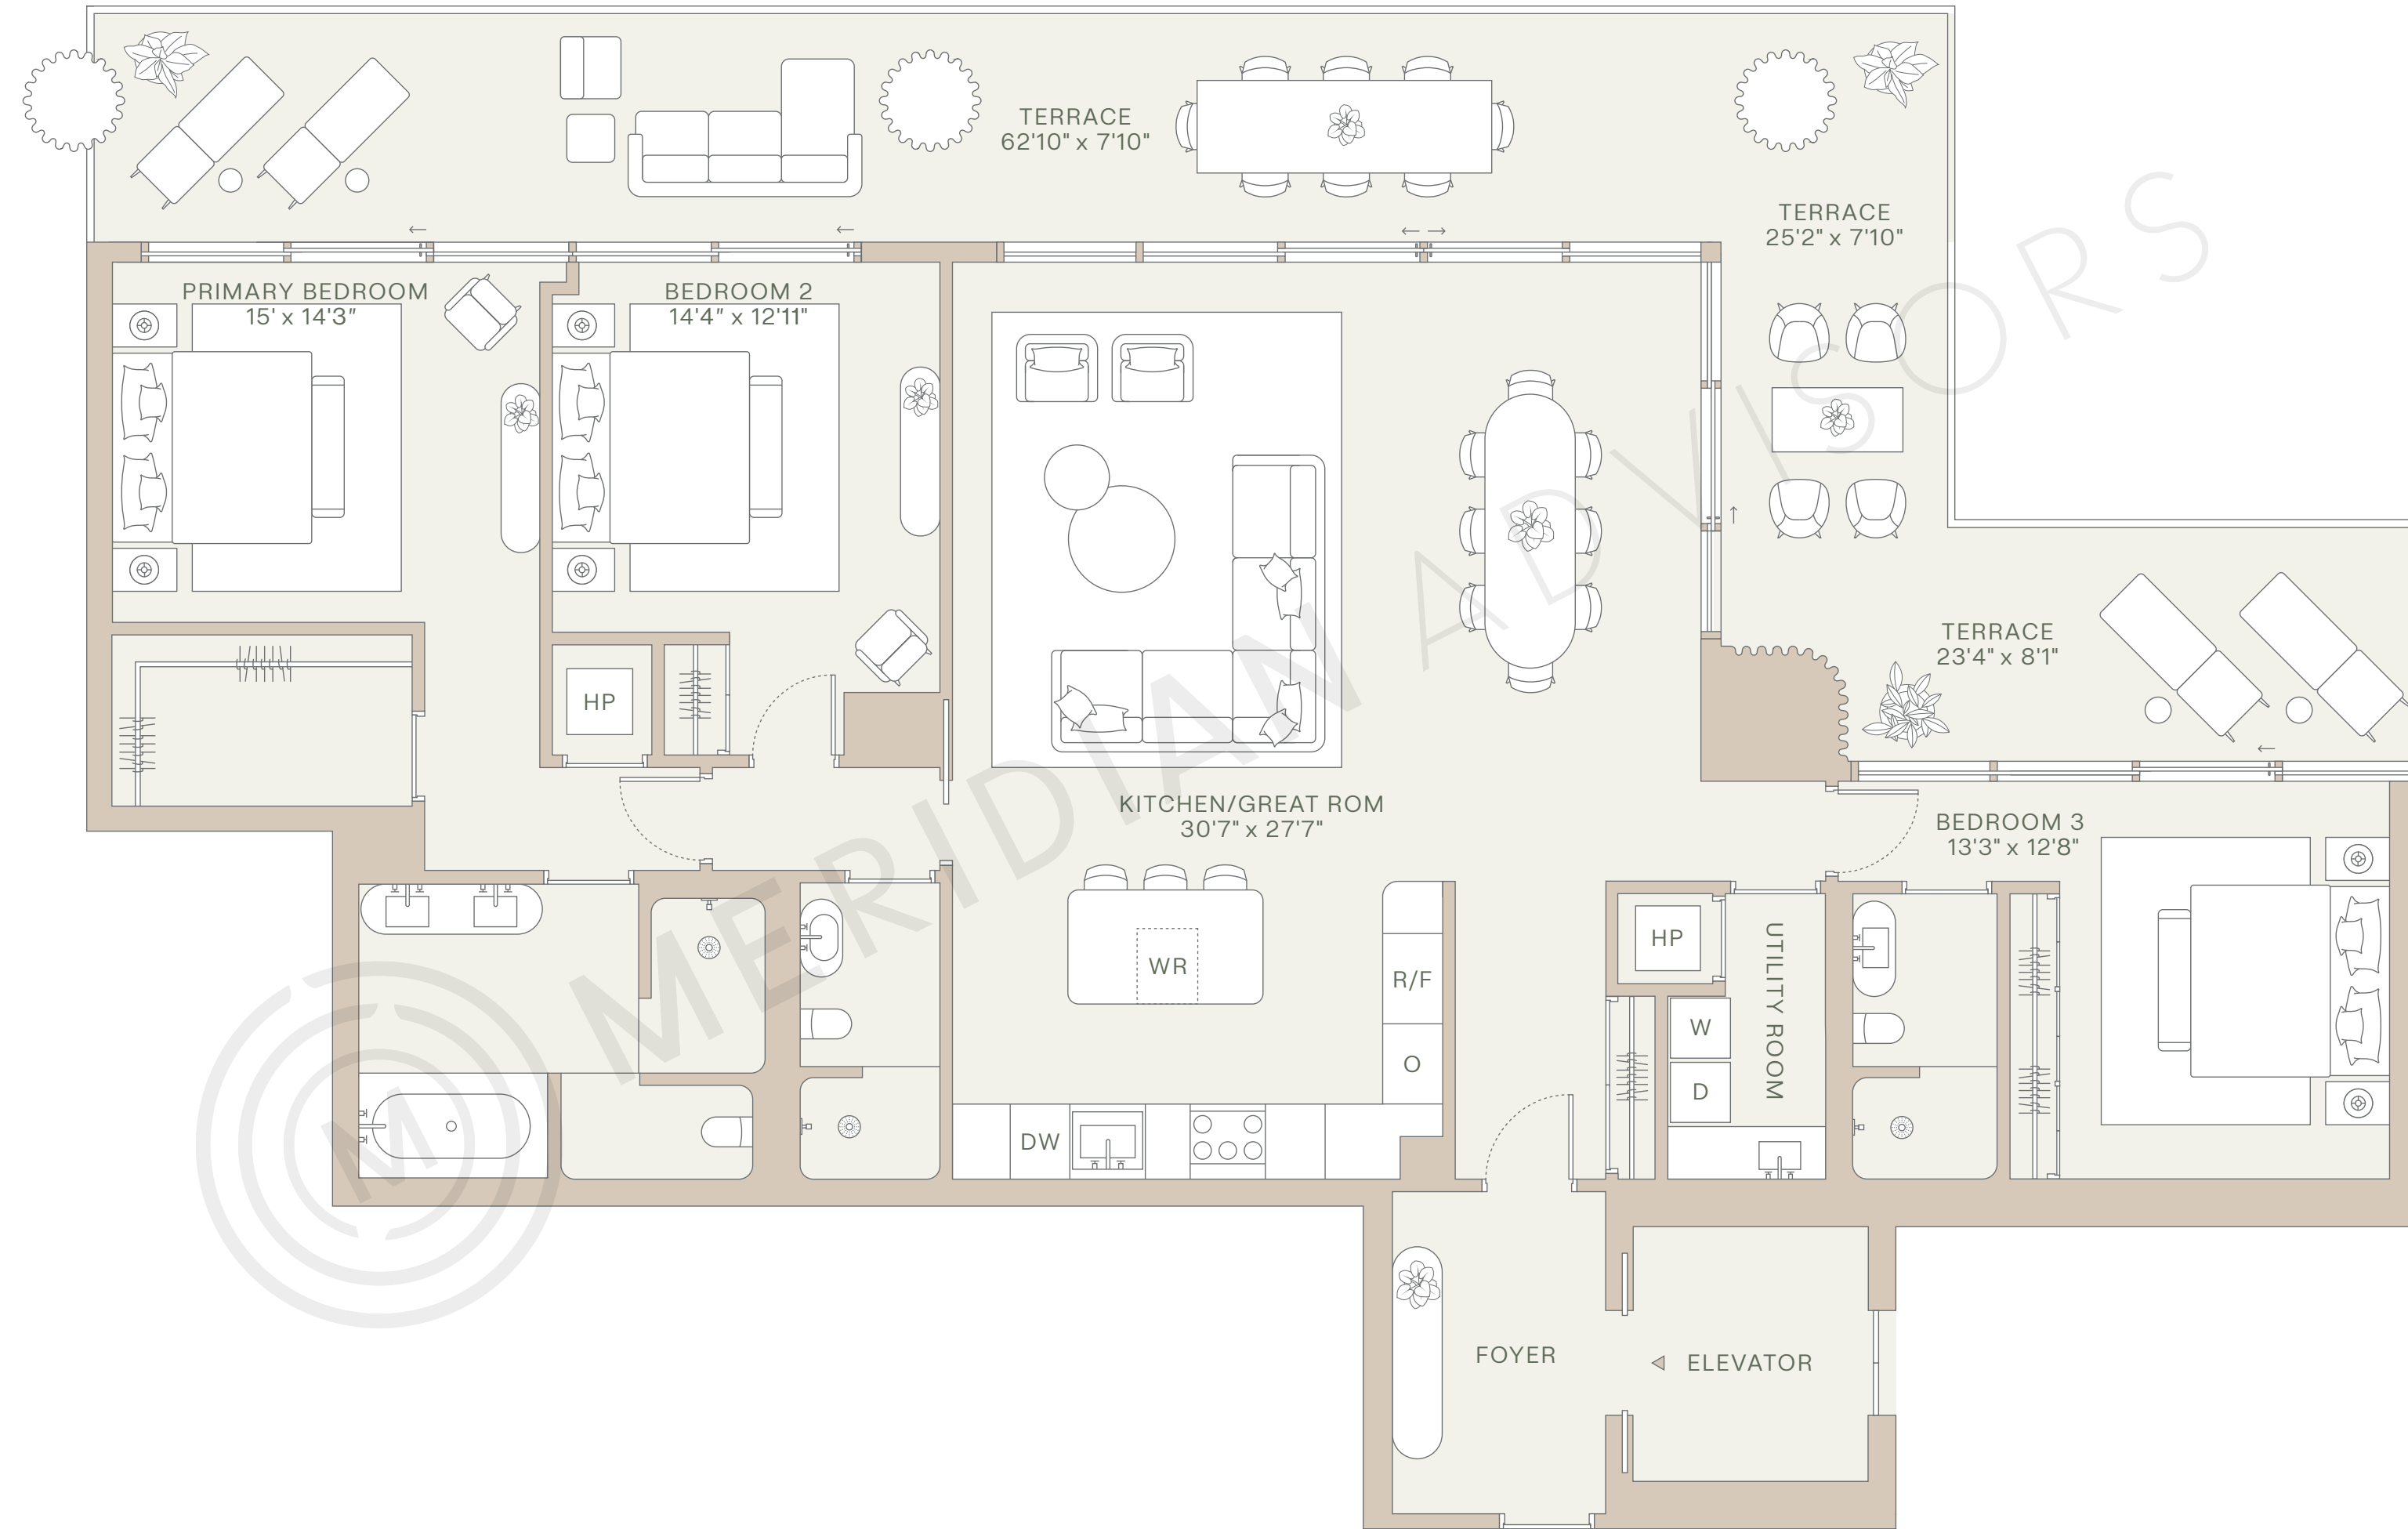

Residence 2305

3 Bedrooms
3.5 Bathrooms

EXPOSURE
North East

INTERIOR
1,922 SQ FT

EXTERIOR
745 SQ FT

TOTAL
2,667 SQ FT

MIAMI DESIGN RESIDENCES