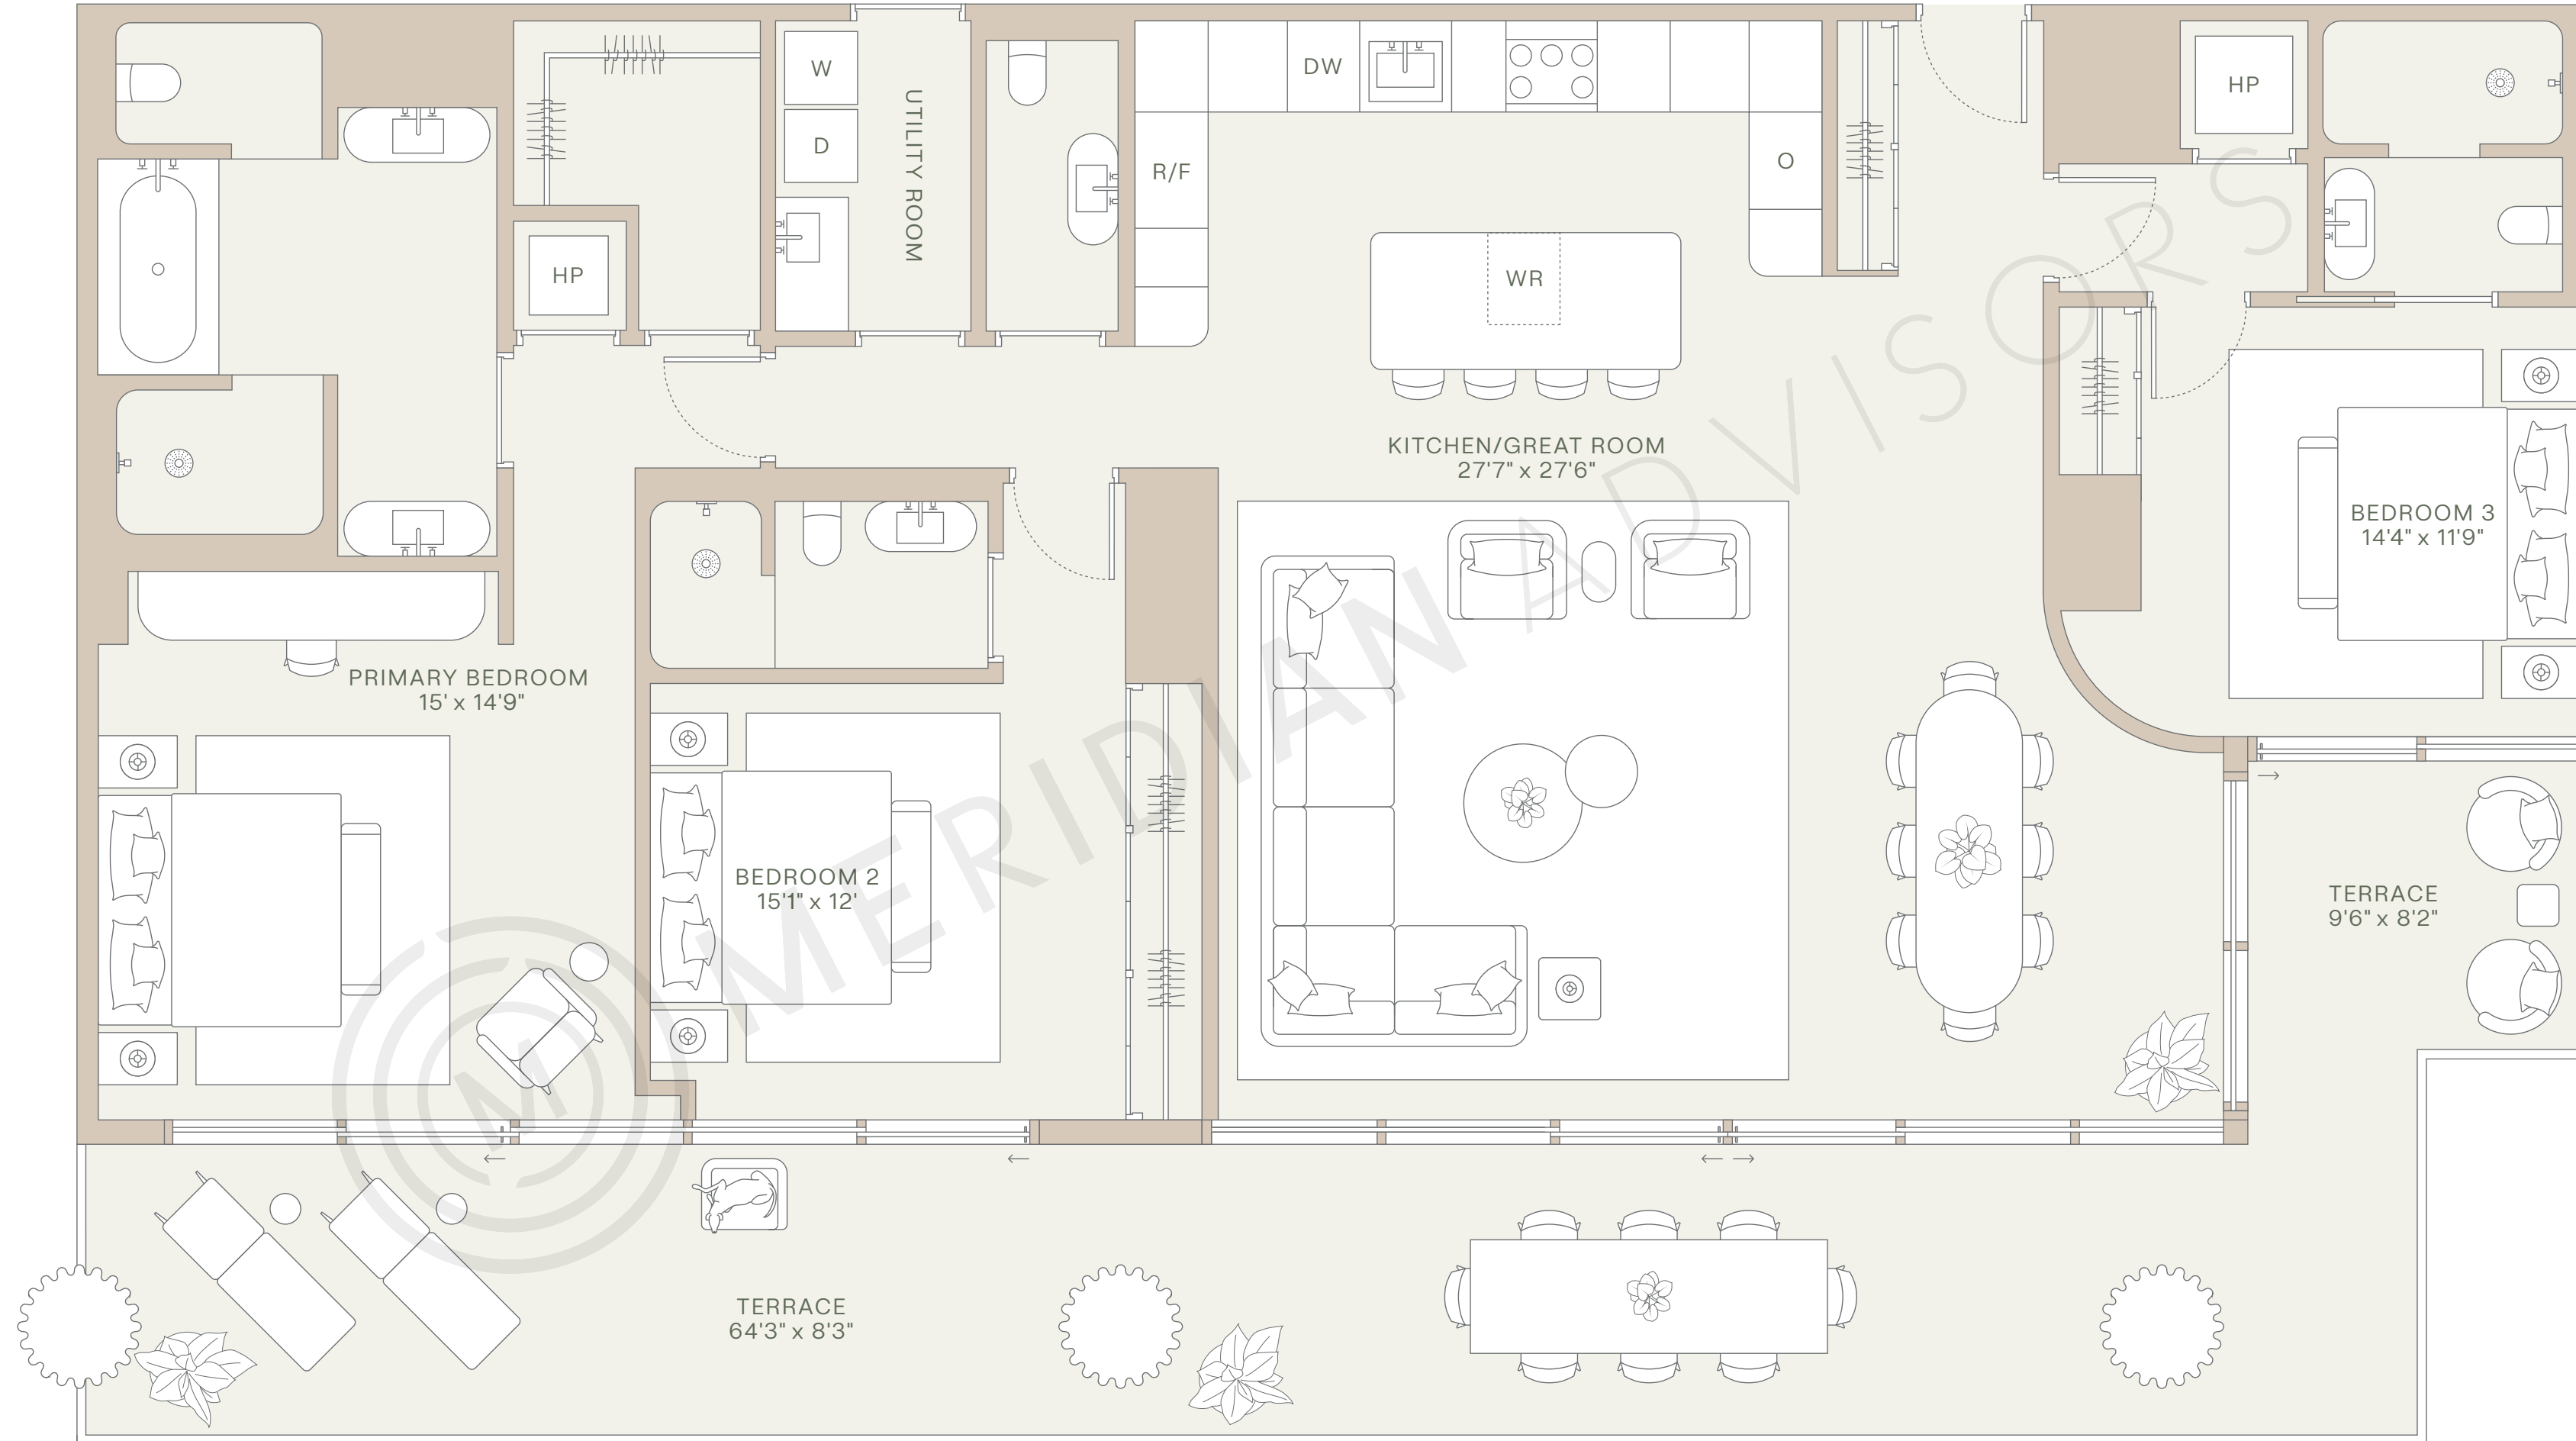

Residence 2302

3 Bedrooms
3.5 Bathrooms

EXPOSURE
South East

INTERIOR
2,034 SQ FT

EXTERIOR
596 SQ FT

TOTAL
2,630 SQ FT

MIAMI DESIGN RESIDENCES