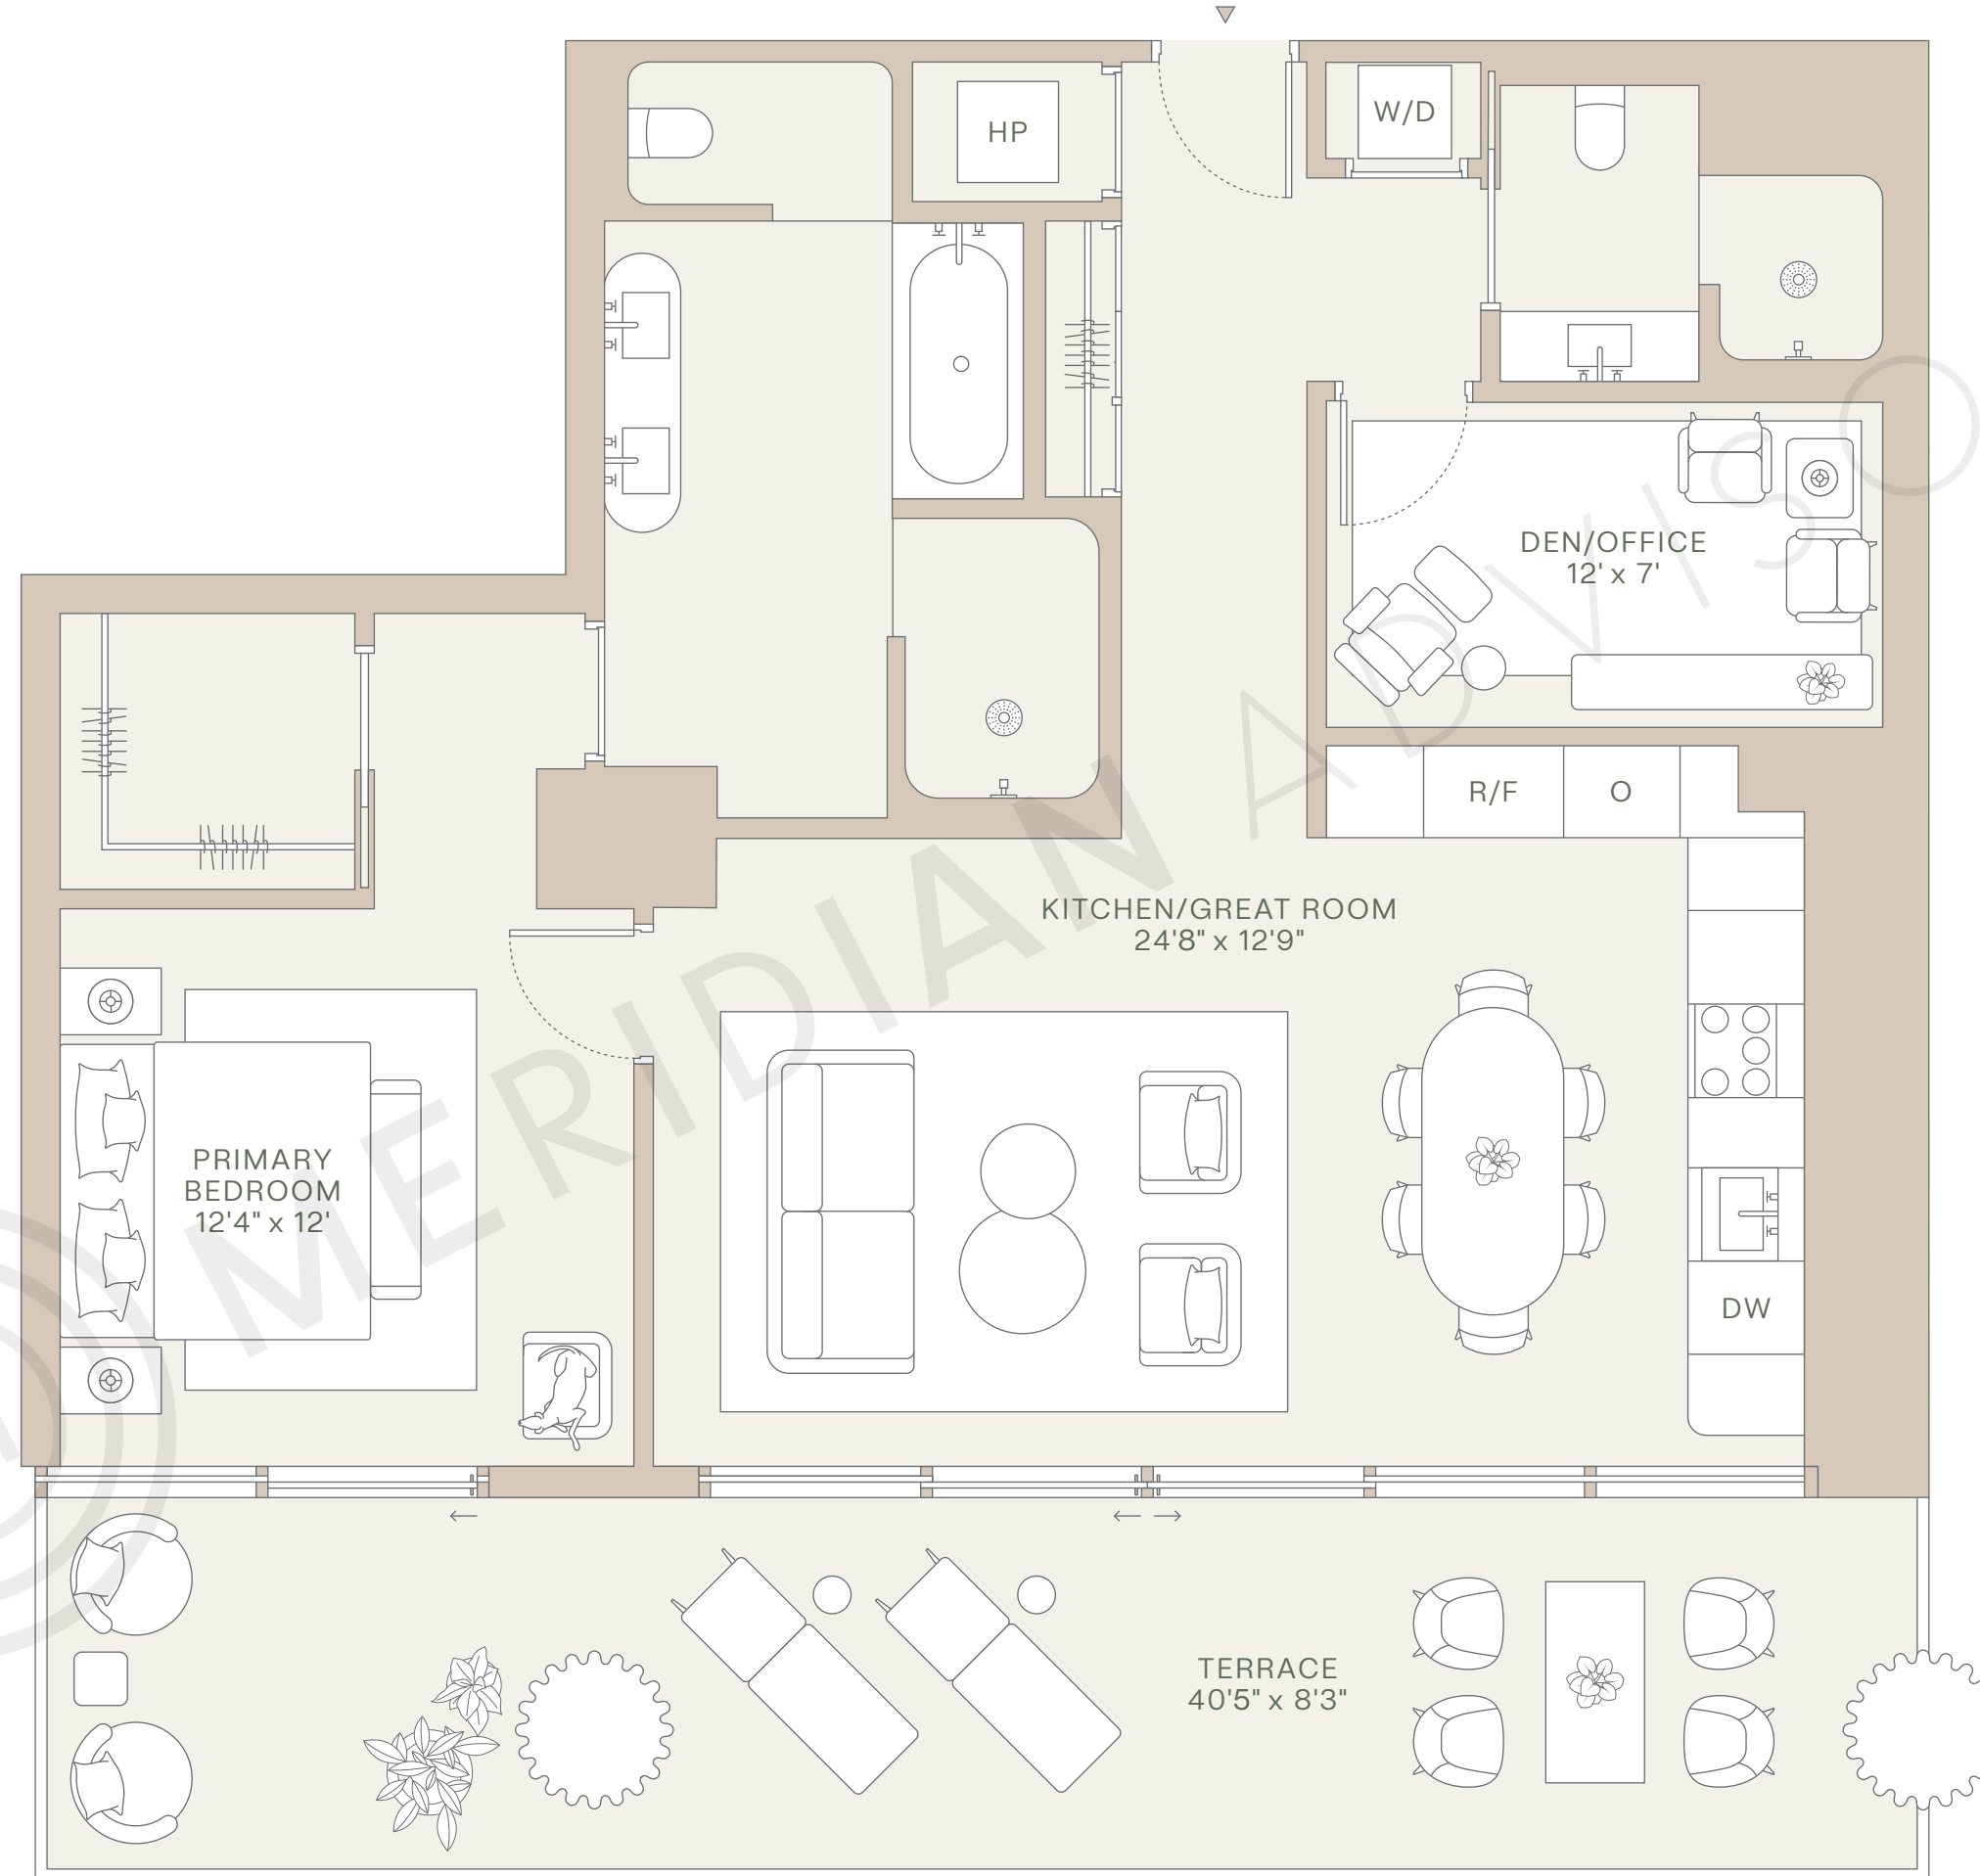

Residence 1805

1 Bedroom + Den
1.5 Bathrooms

EXPOSURE
South

INTERIOR
1,036 SQ FT

EXTERIOR
319 SQ FT

TOTAL
1,355 SQ FT

MIAMI DESIGN RESIDENCES