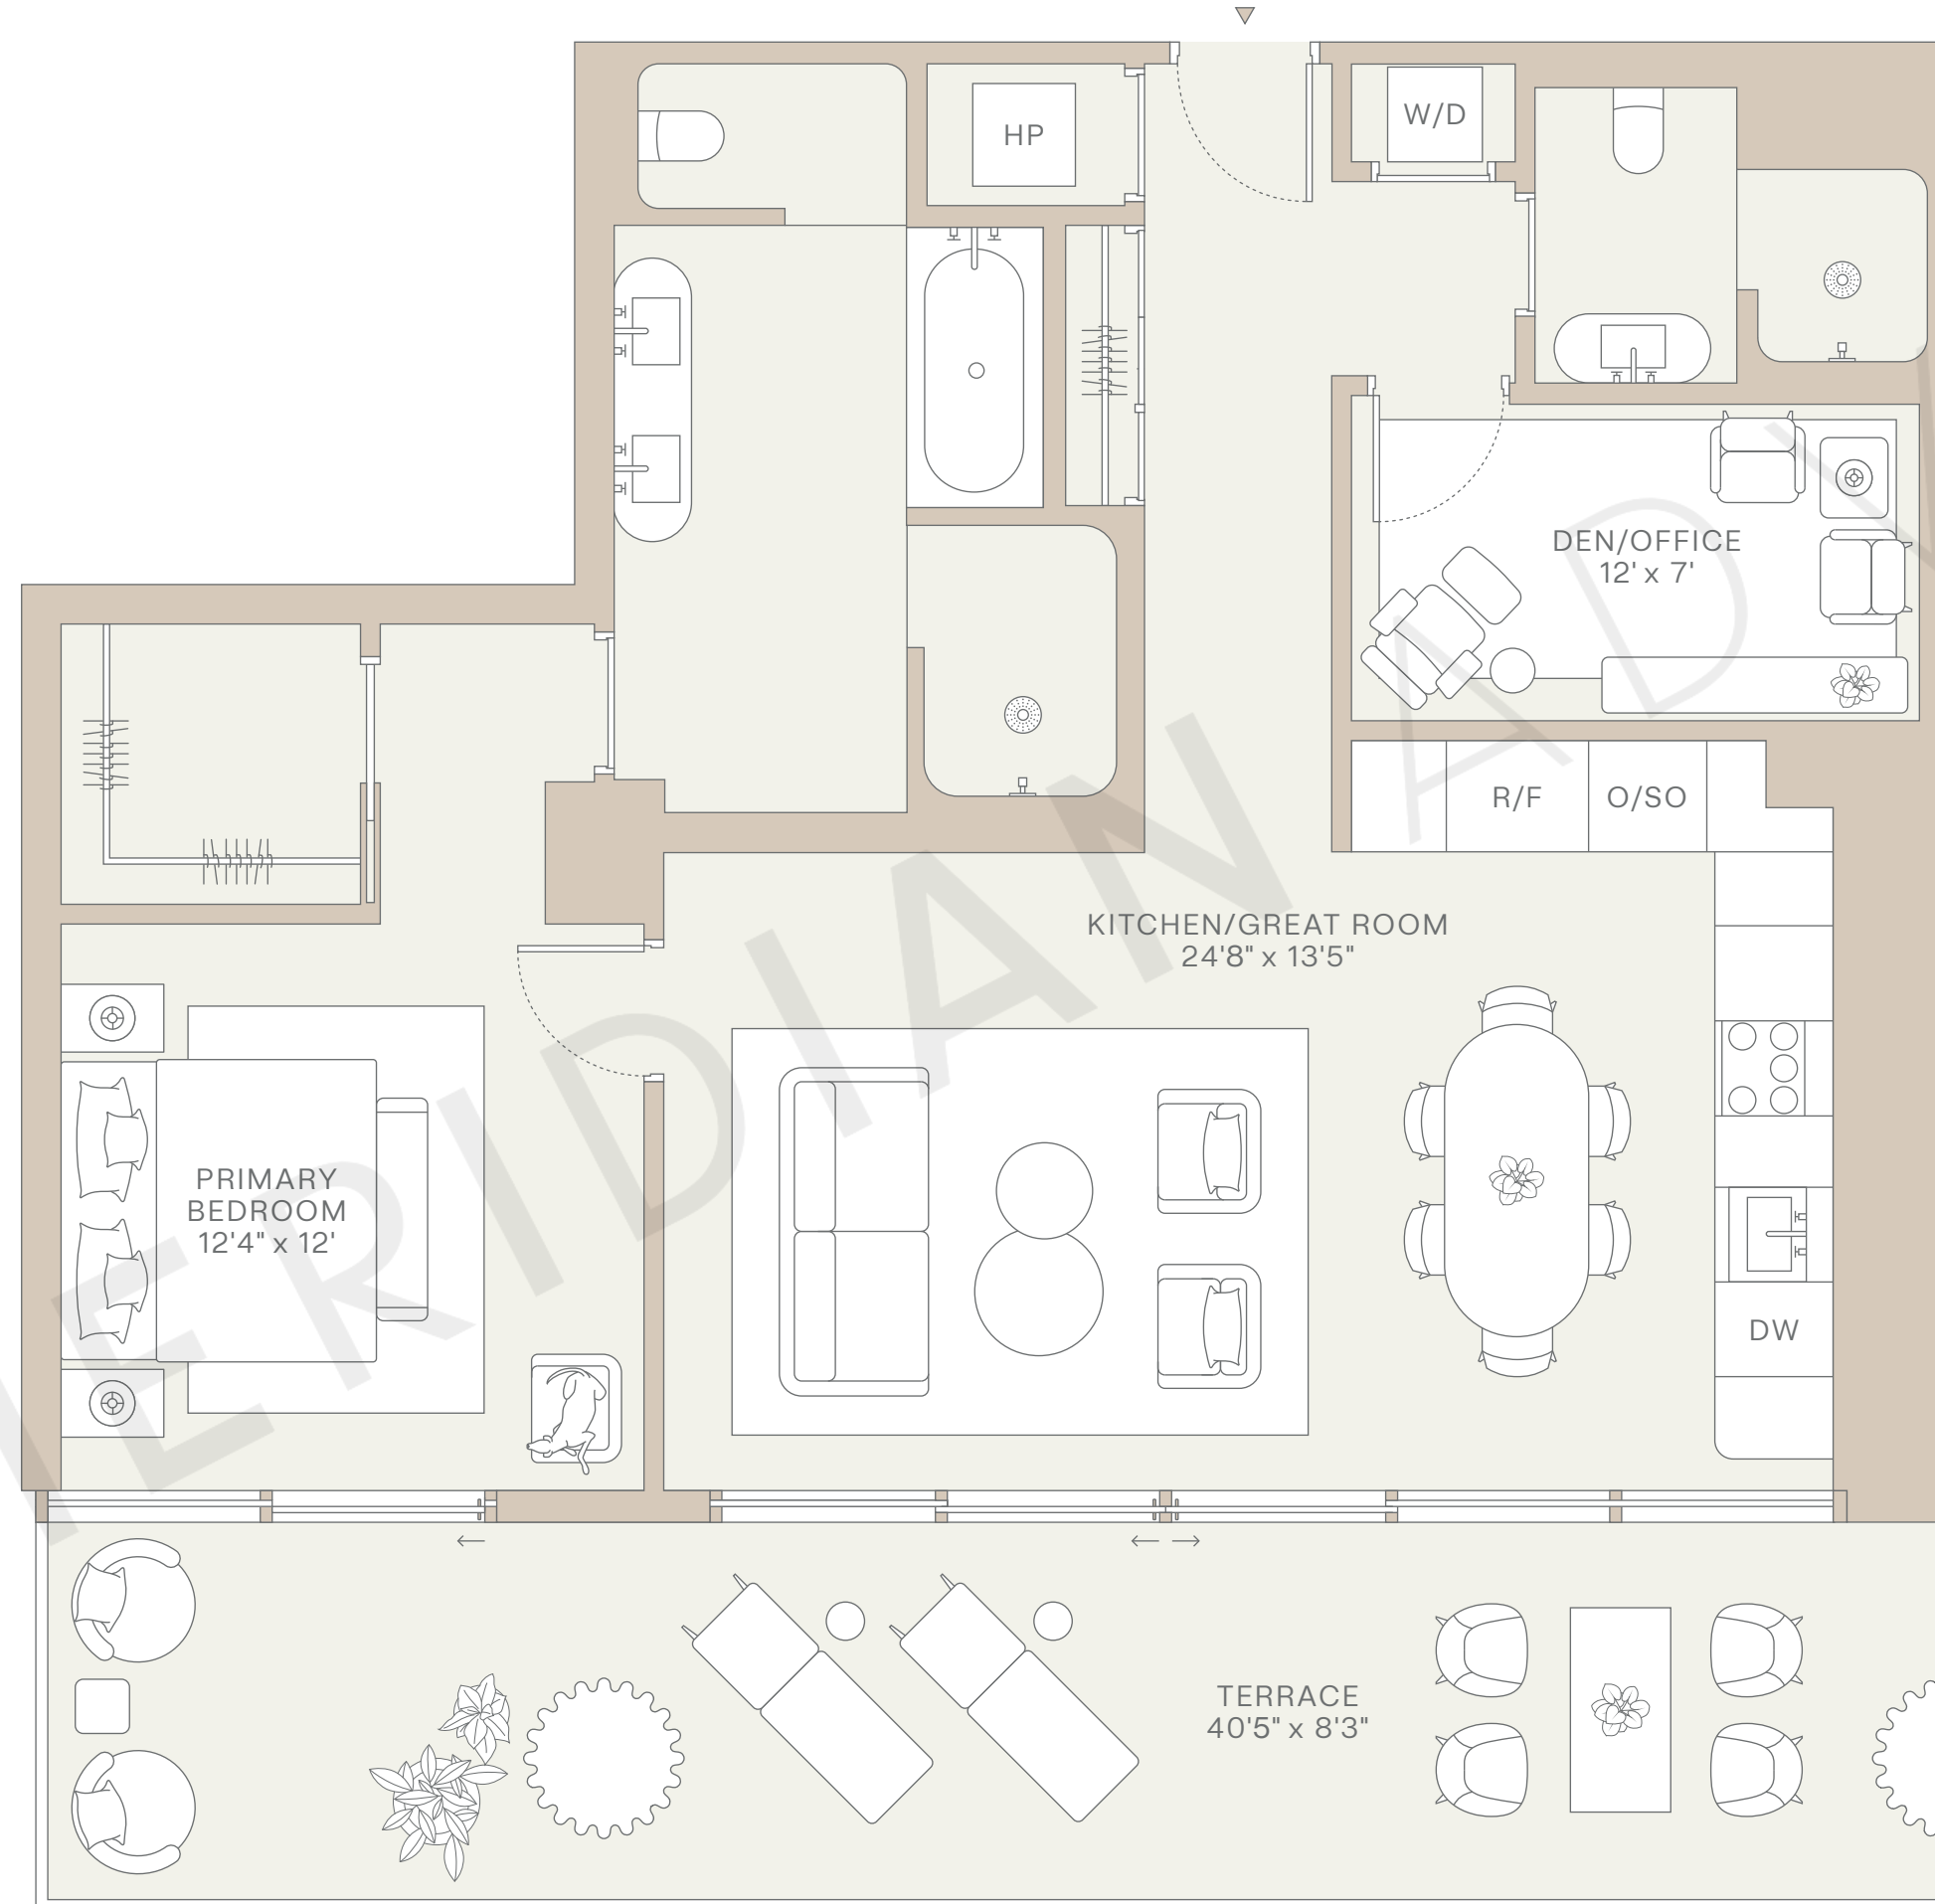

# Residence 405-1705

1 Bedroom + Den  
2 Bathrooms

EXPOSURE  
South

INTERIOR  
1,036 SQ FT  
96 SQ M

EXTERIOR  
319 SQ FT  
30 SQ M

TOTAL  
1,355 SQ FT  
126 SQ M

MIRIAM ISORS

**Fouquet's**