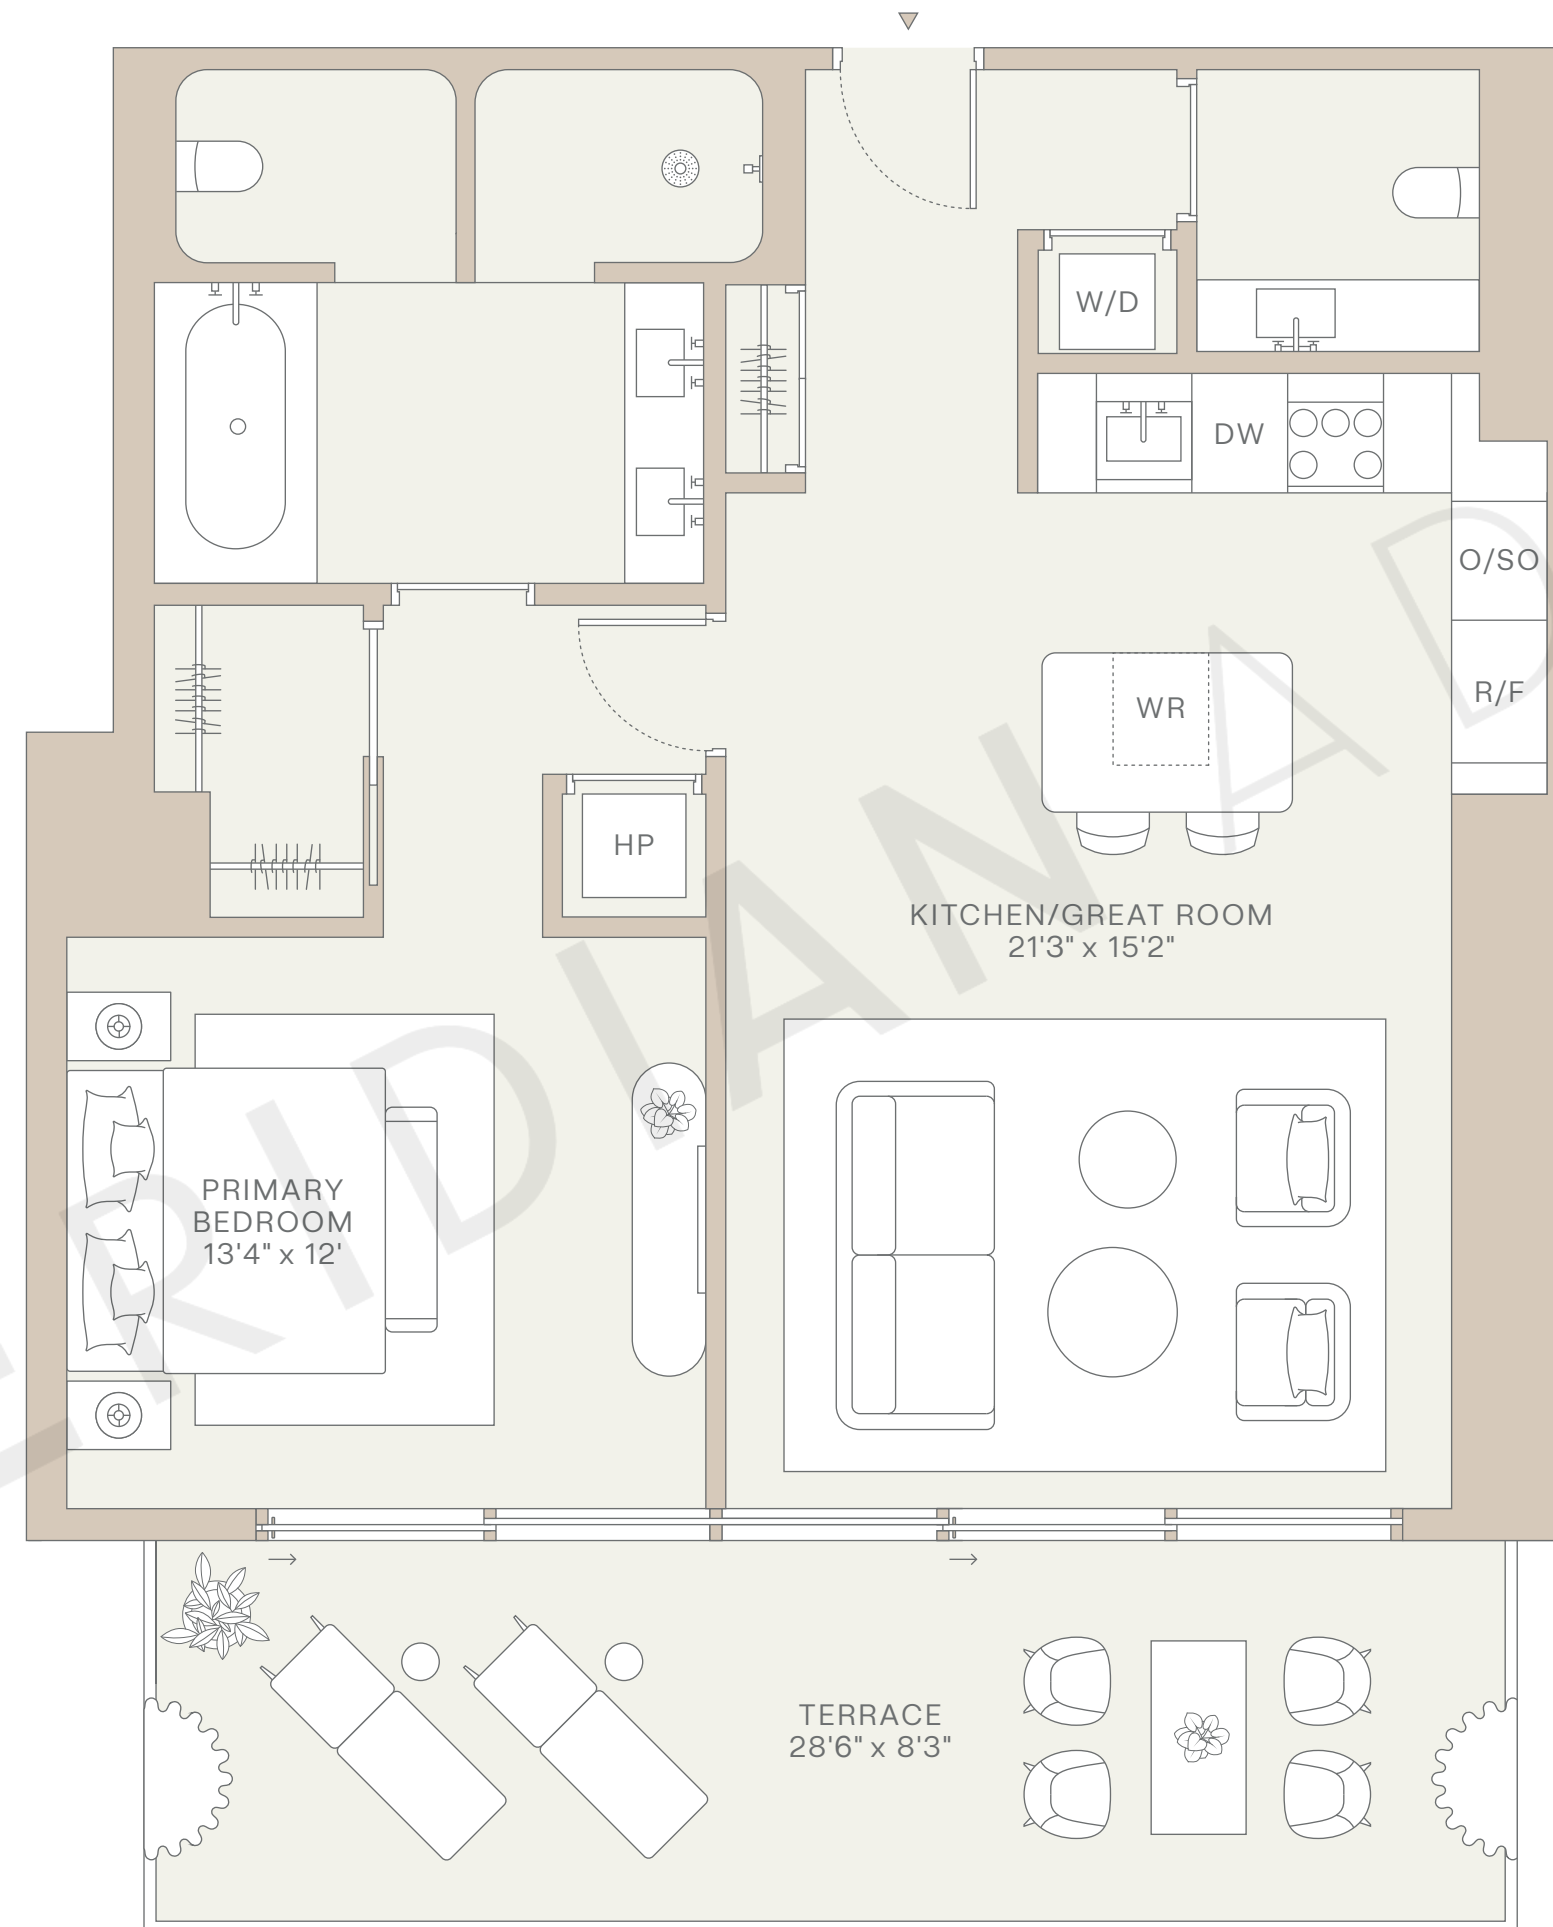

Residence 404-1704

1 Bedroom
1.5 Bathrooms

EXPOSURE
South

INTERIOR
902 SQ FT
84 SQ M

EXTERIOR
218 SQ FT
20 SQ M

TOTAL
1,120 SQ FT
104 SQ M

Fouquet's

HOTEL & RESIDENCES
MIAMI DESIGN DISTRICT

INTERIORS BY RDAI