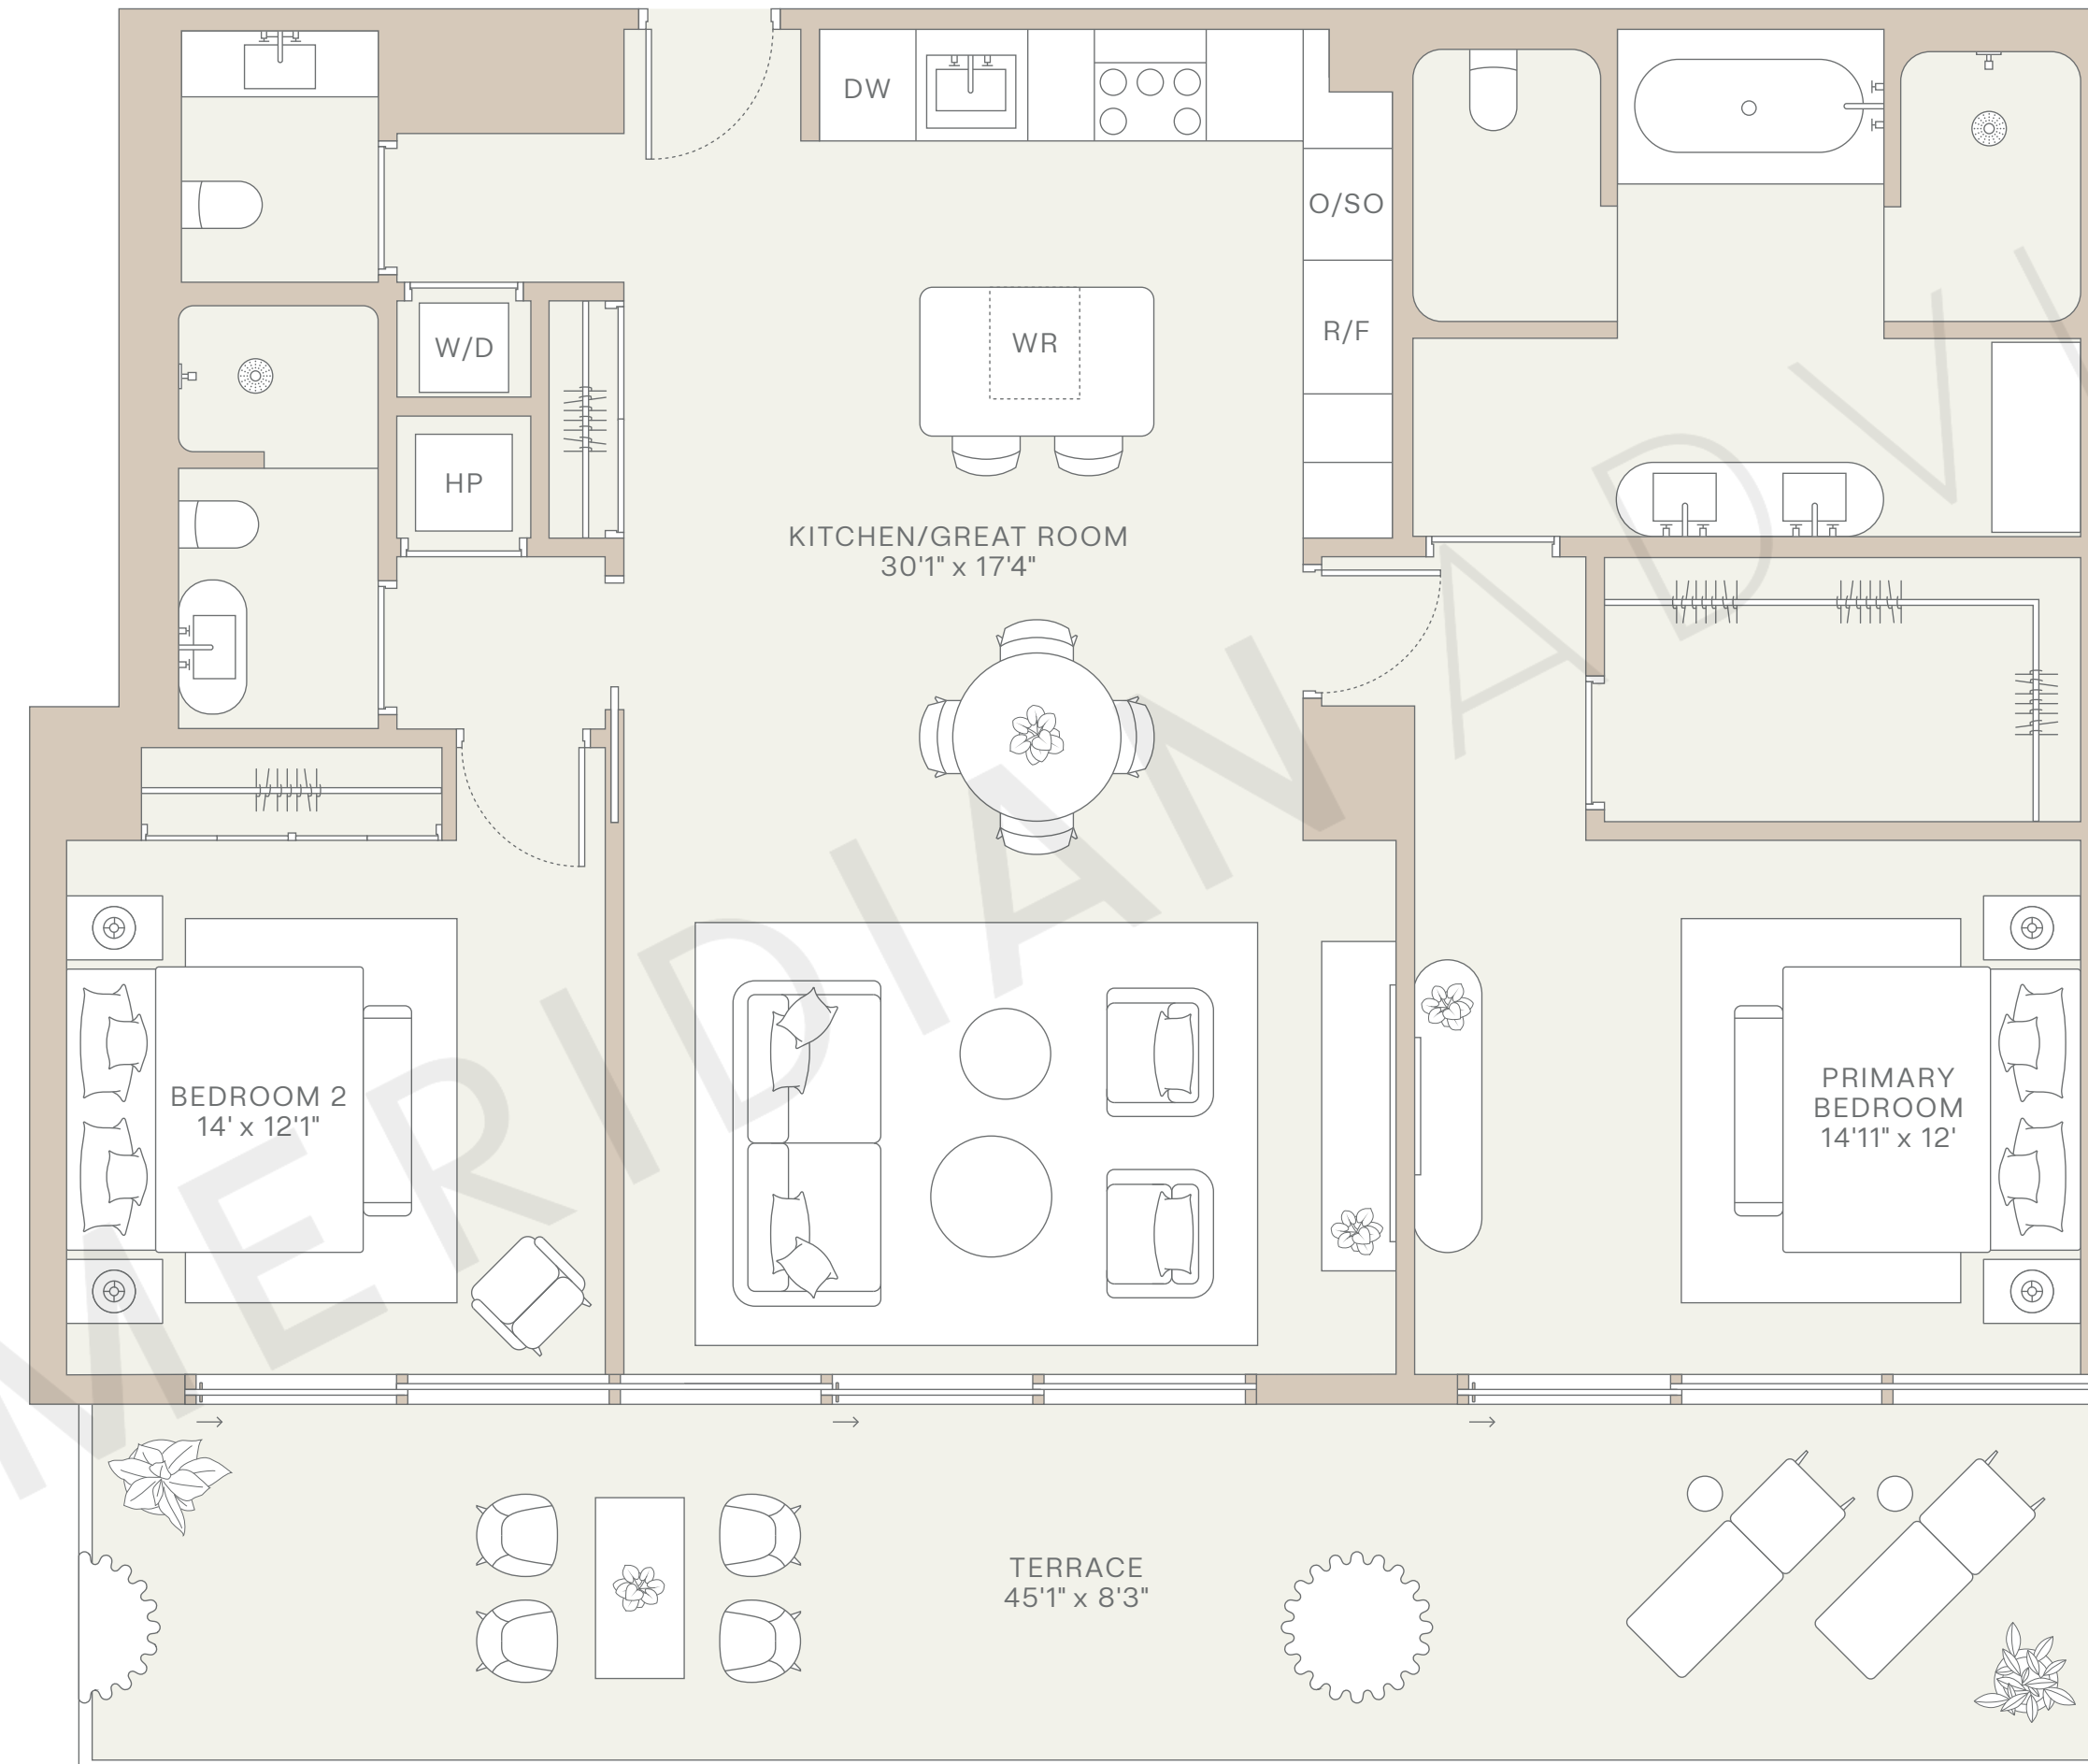

Residence 403-1703

2 Bedrooms
2.5 Bathrooms

EXPOSURE
South

INTERIOR
1,341 SQ FT
125 SQ M

EXTERIOR
356 SQ FT
33 SQ M

TOTAL
1,697 SQ FT
158 SQ M

Fouquet's
HOTEL & RESIDENCES
MIAMI DESIGN DISTRICT

INTERIORS BY RDAI