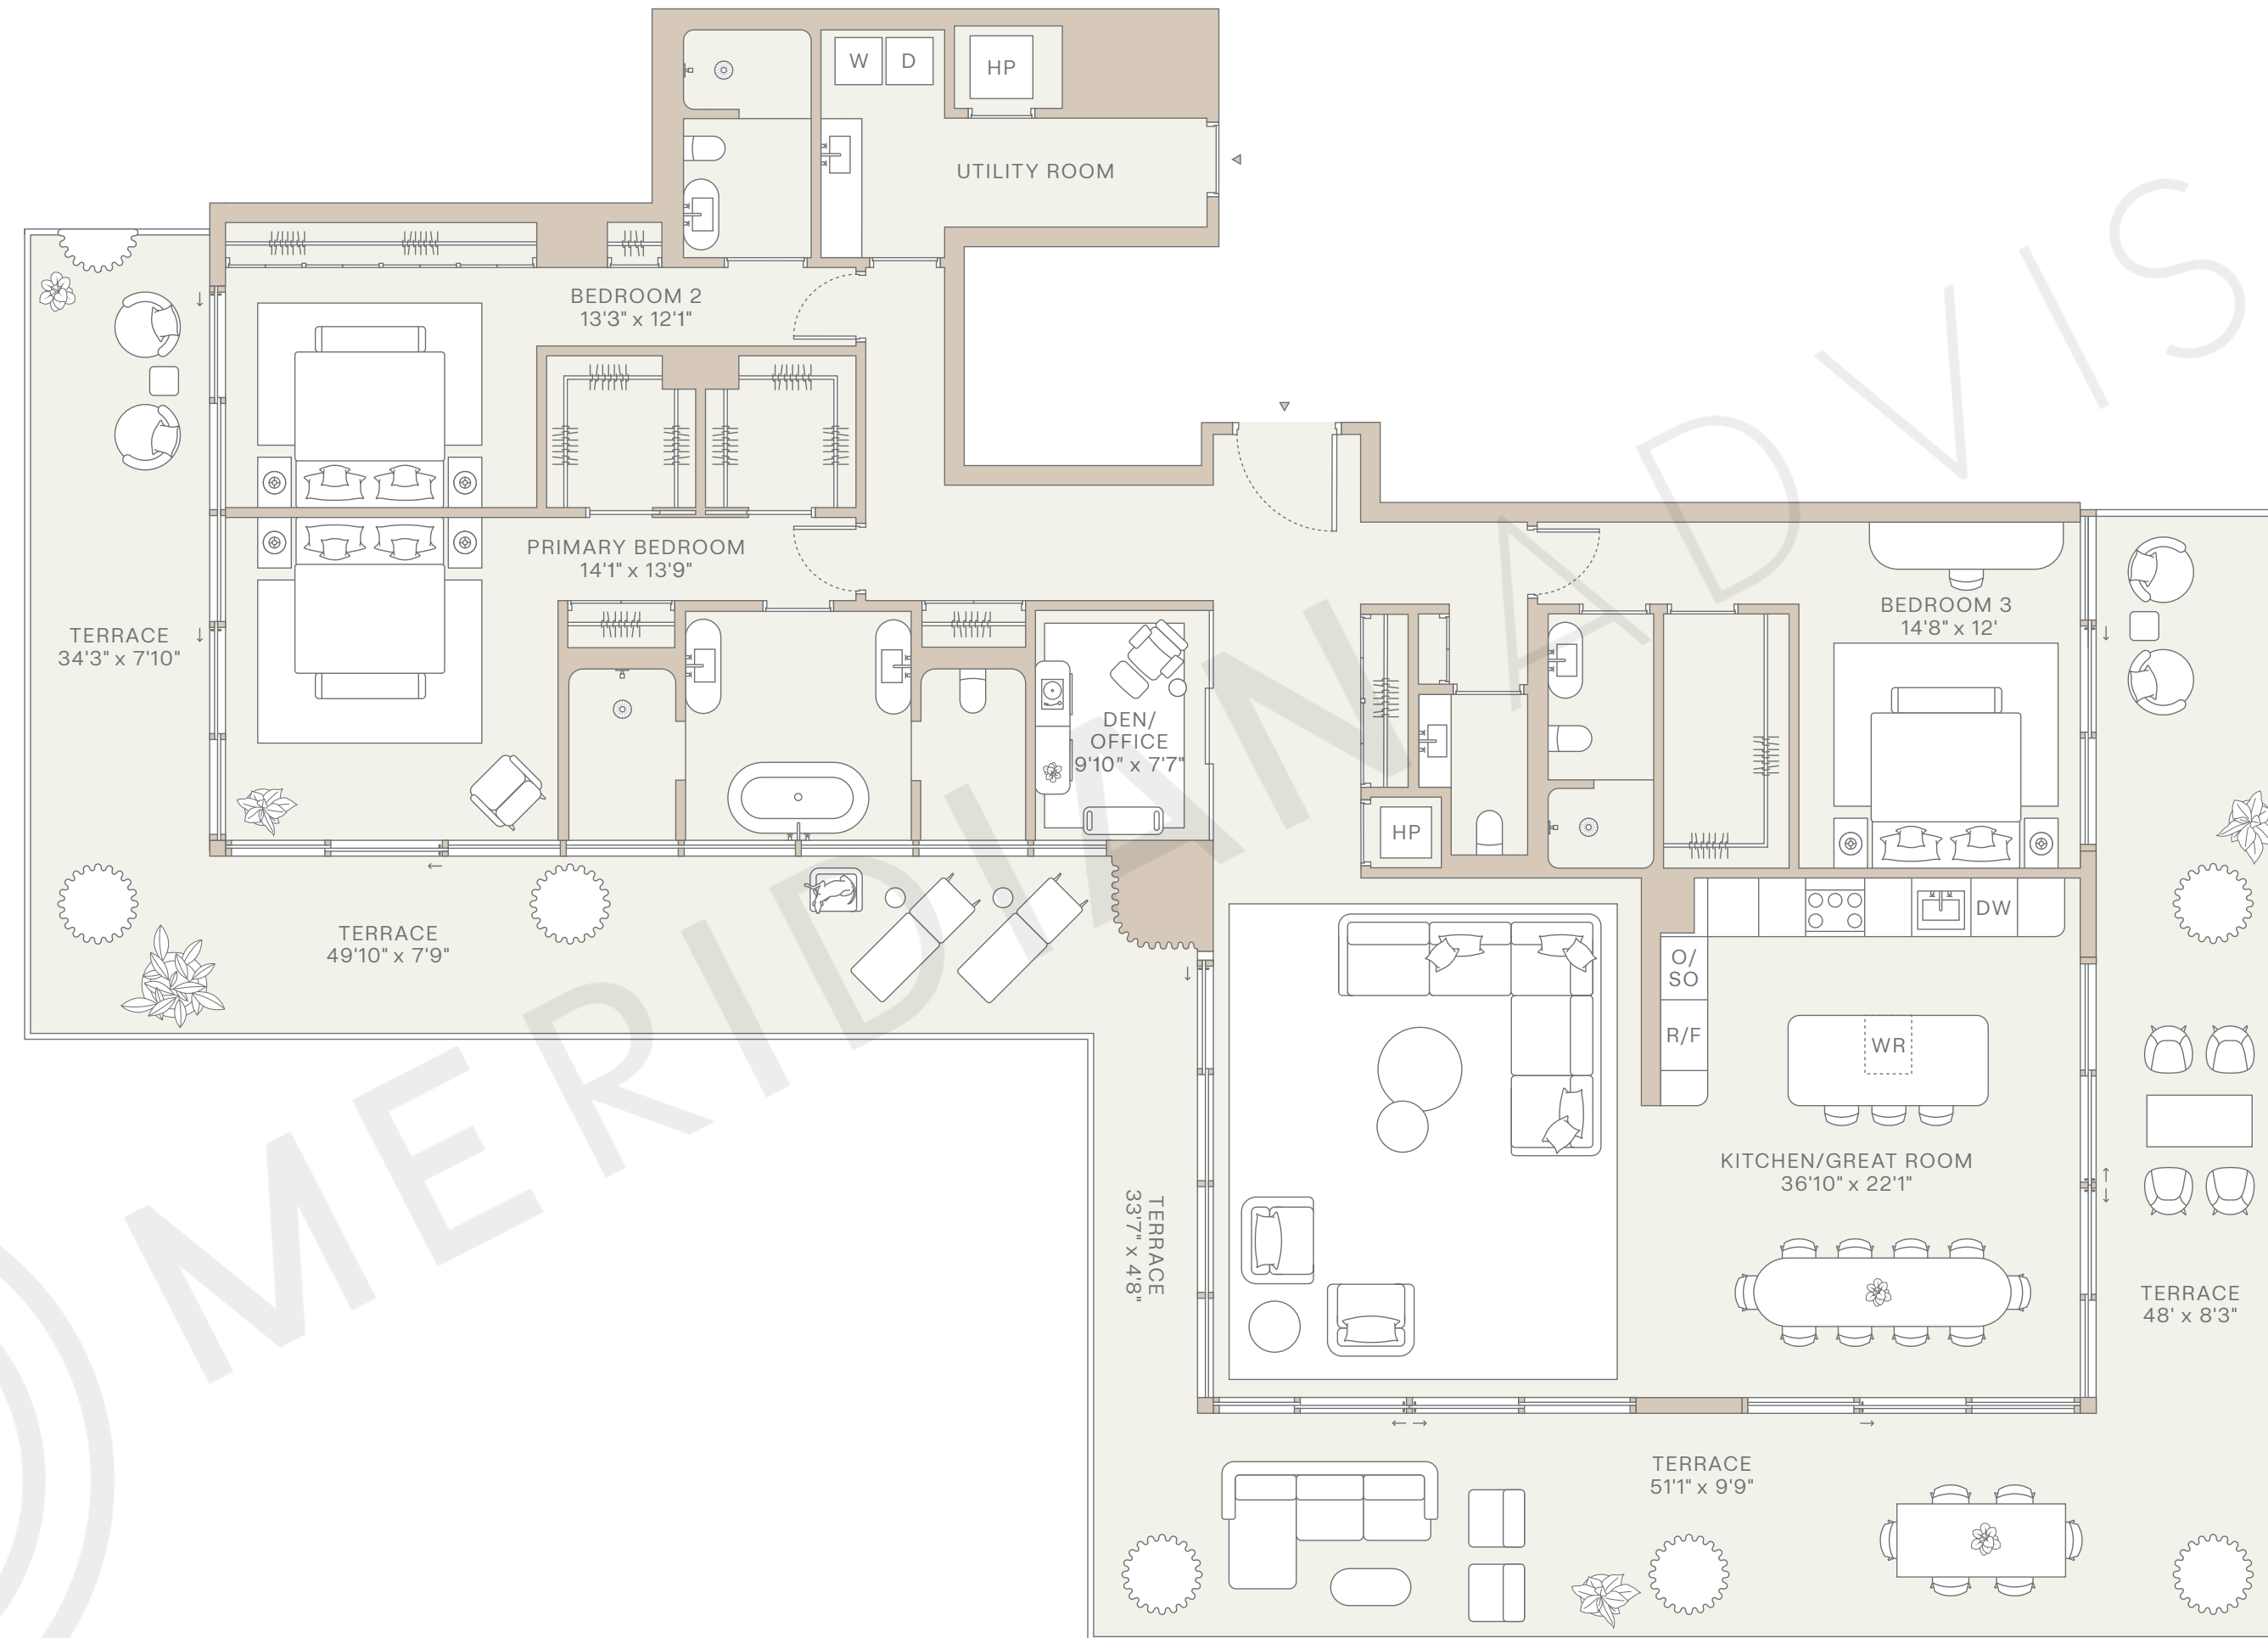

Residence 2304

3 Bedrooms + Den
3.5 Bathrooms

EXPOSURE
North + South West

INTERIOR
2,598 SQ FT
241 SQ M

EXTERIOR
1,455 SQ FT
135 SQ M

TOTAL
4,053 SQ FT
376 SQ M

Fouquet's

HOTEL & RESIDENCES
MIAMI DESIGN DISTRICT

INTERIORS BY RDAI