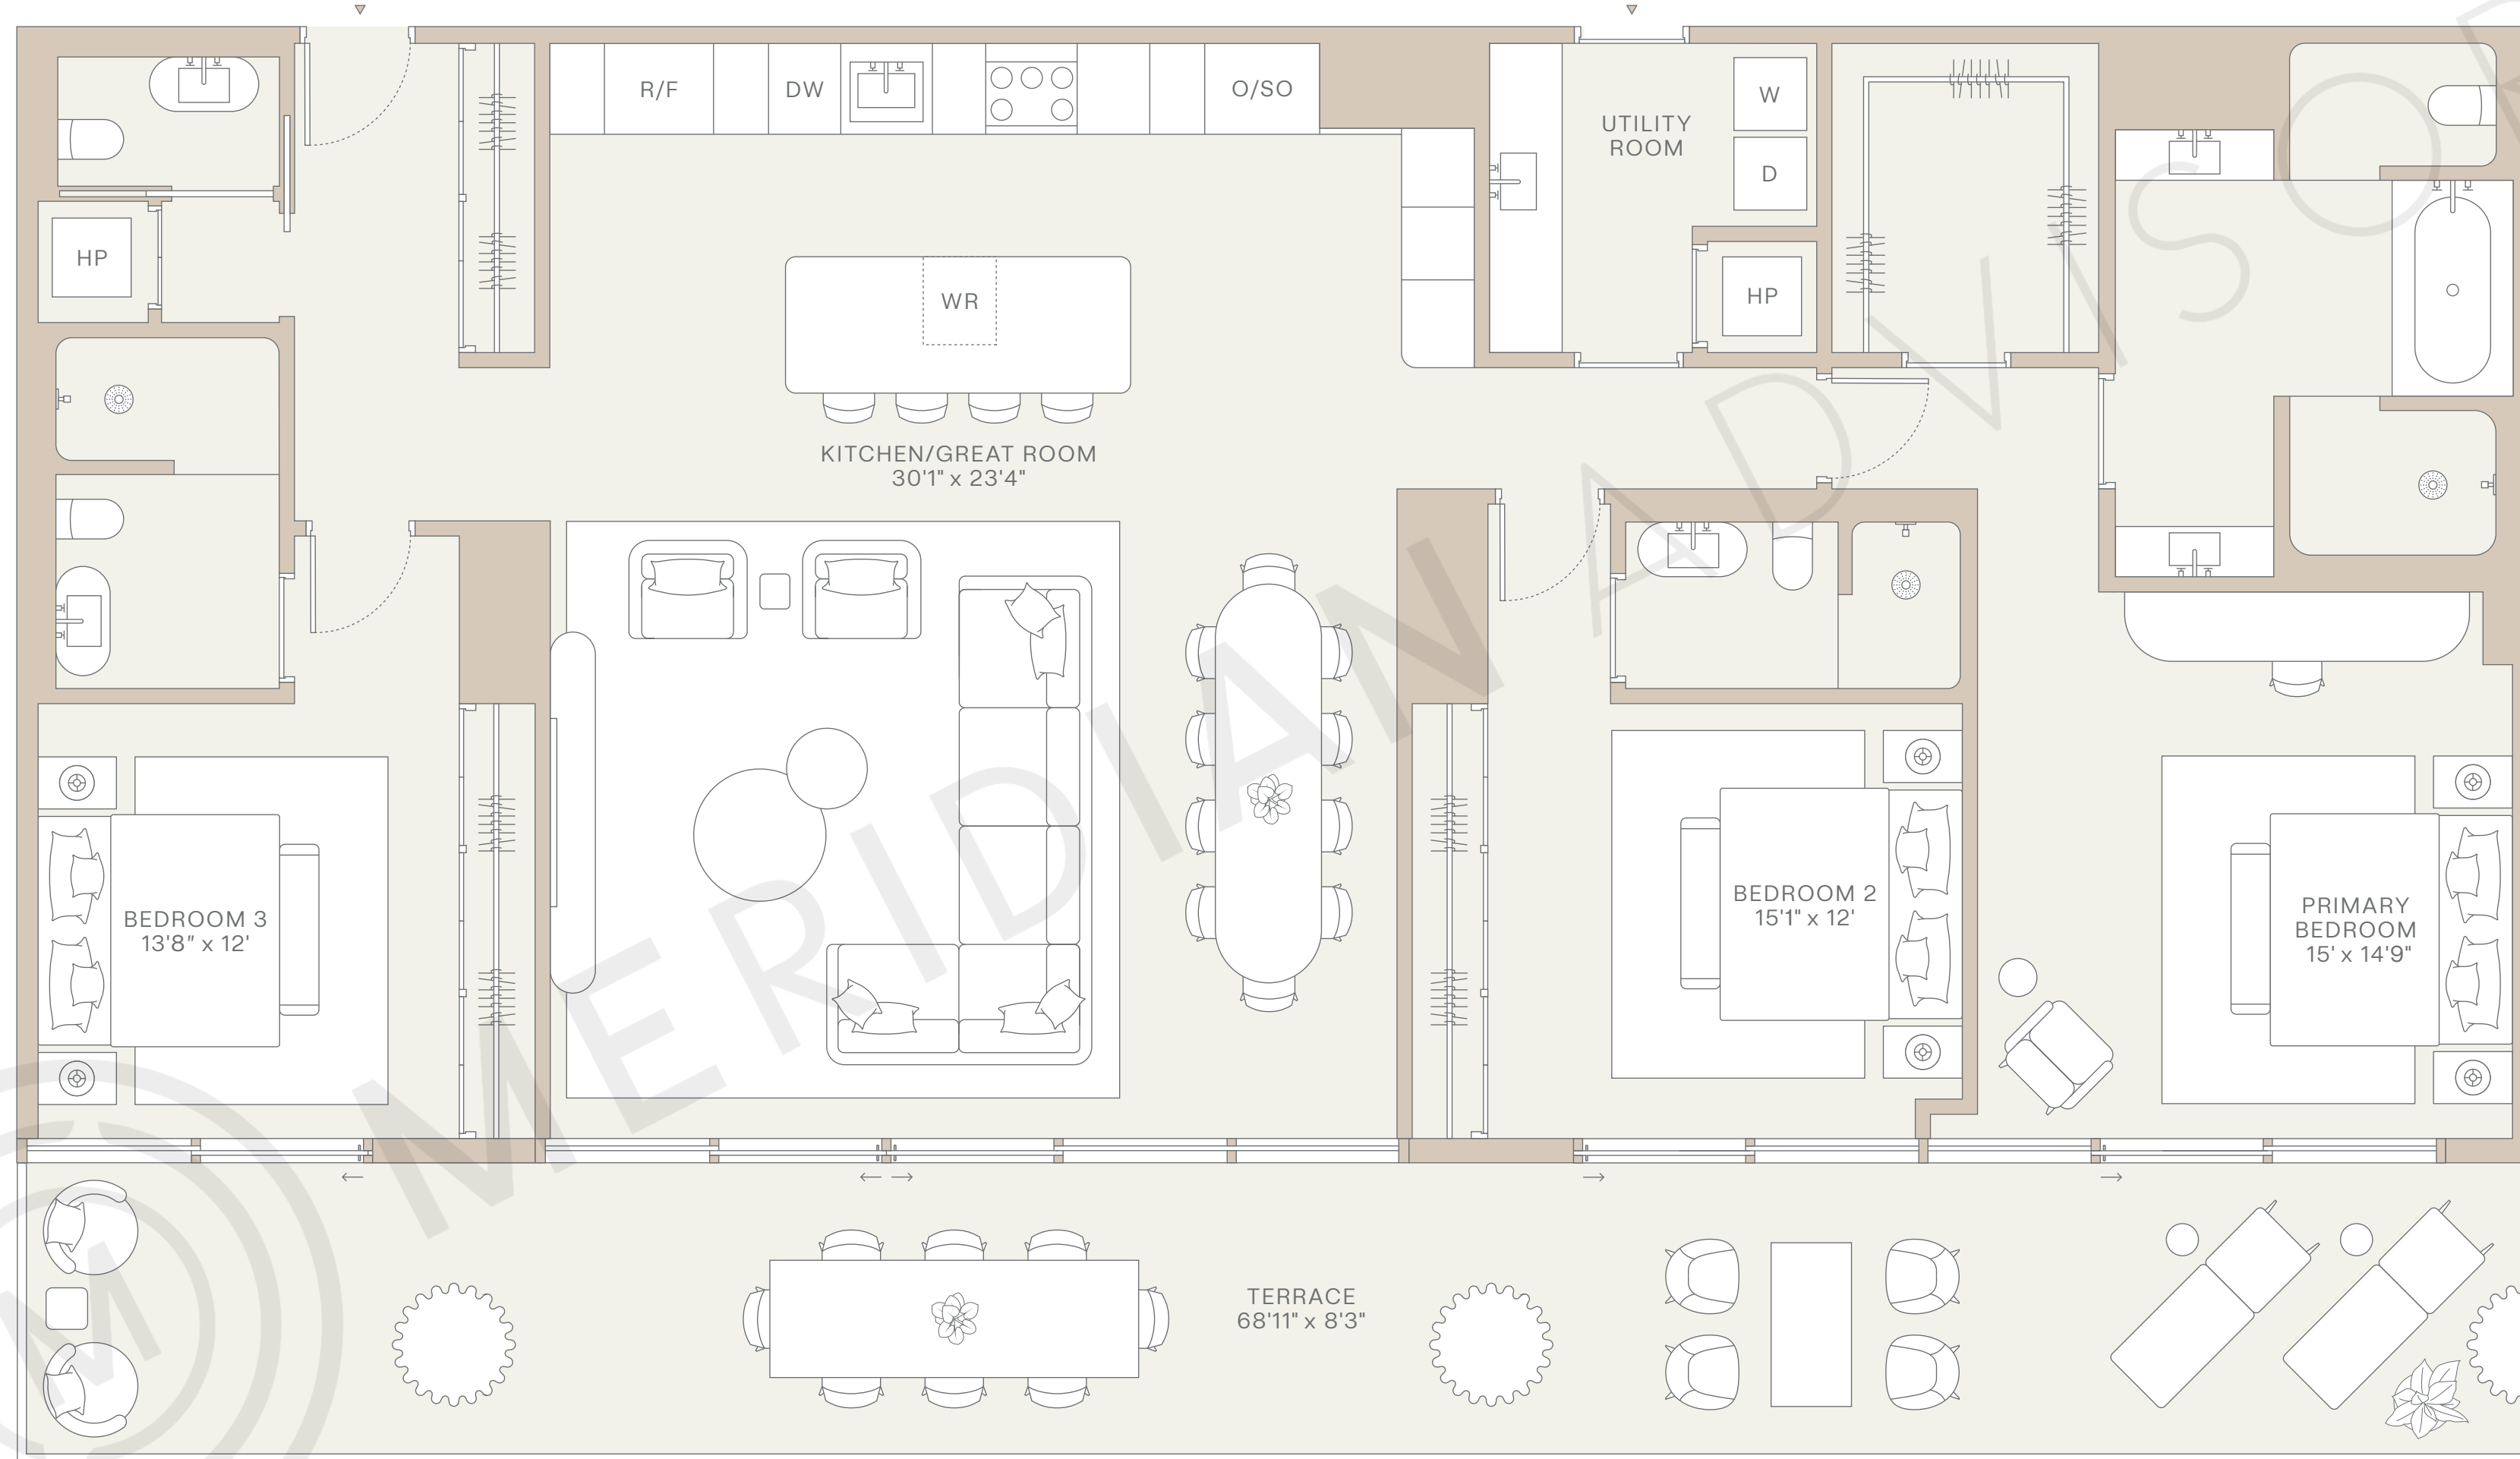

# Residence 2303

3 Bedrooms  
3.5 Bathrooms

EXPOSURE  
South

INTERIOR  
2,102 SQ FT  
195 SQ M

EXTERIOR  
547 SQ FT  
51 SQ M

TOTAL  
2,649 SQ FT  
246 SQ M

**Fouquet's**

HOTEL & RESIDENCES  
MIAMI DESIGN DISTRICT