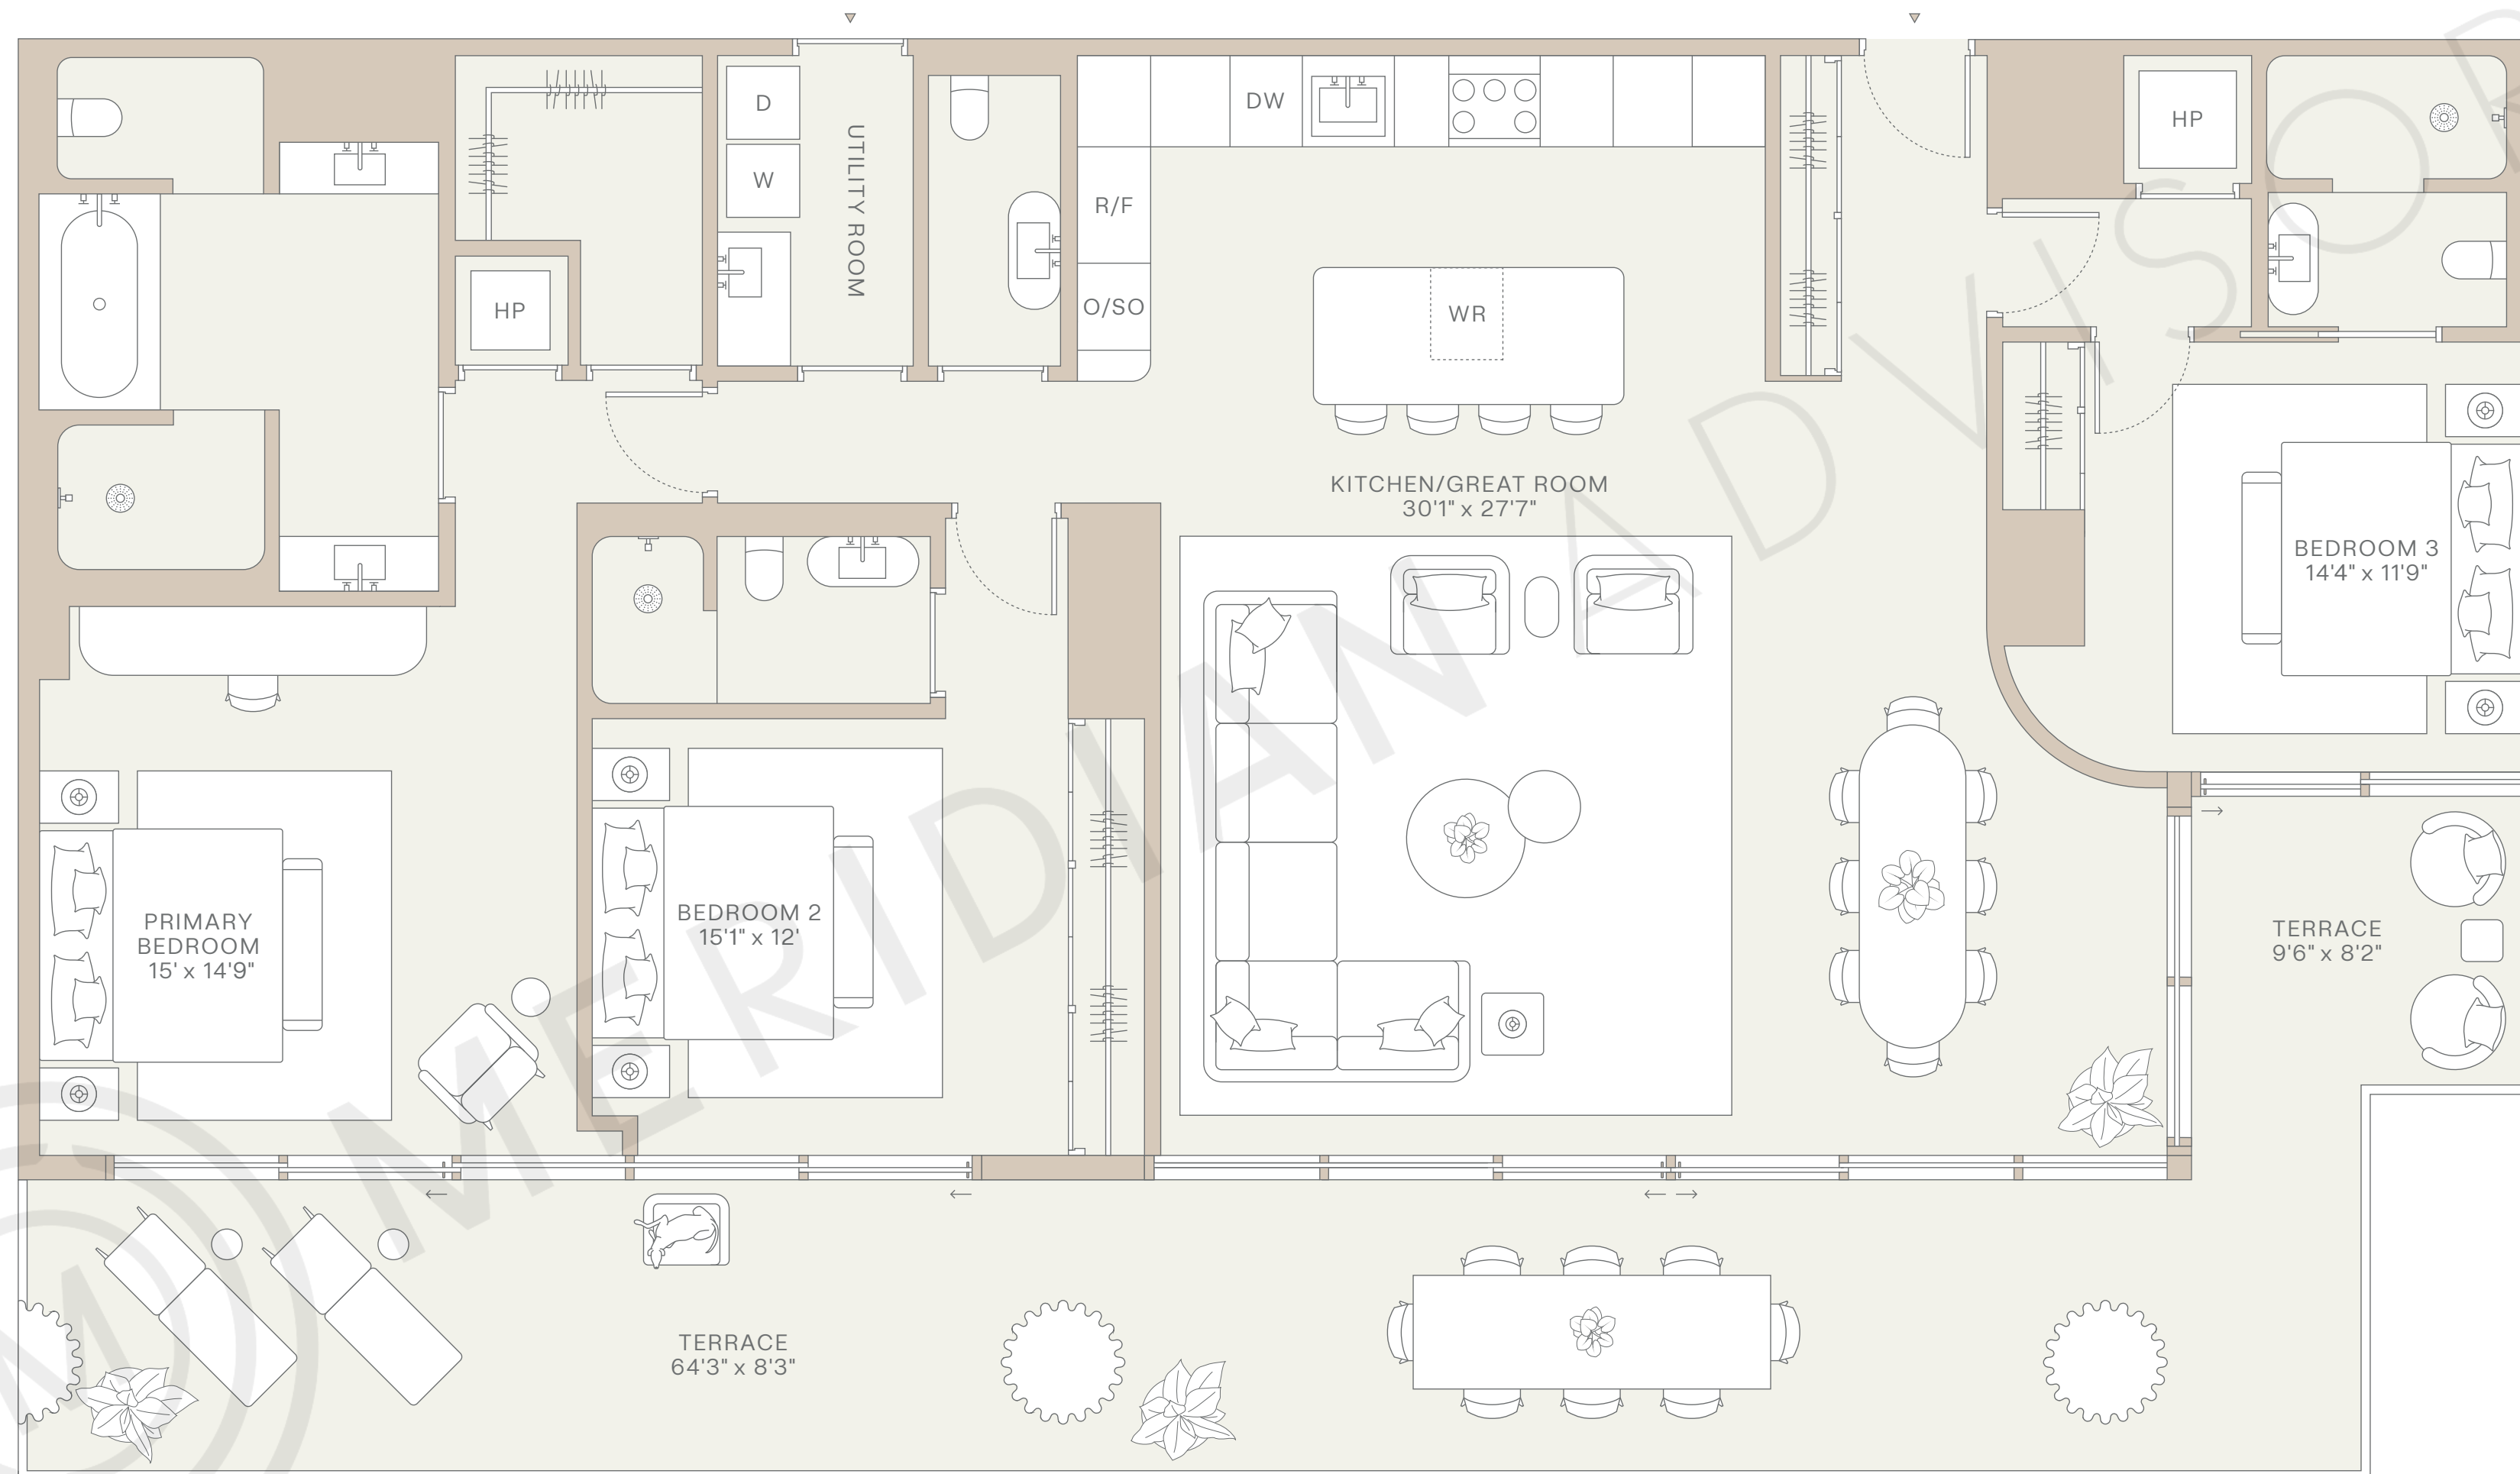

Residence 2302

3 Bedrooms
3.5 Bathrooms

EXPOSURE
South East

INTERIOR
2,034 SQ FT
189 SQ M

EXTERIOR
596 SQ FT
55 SQ M

TOTAL
2,630 SQ FT
244 SQ M

Fouquet's

HOTEL & RESIDENCES
MIAMI DESIGN DISTRICT