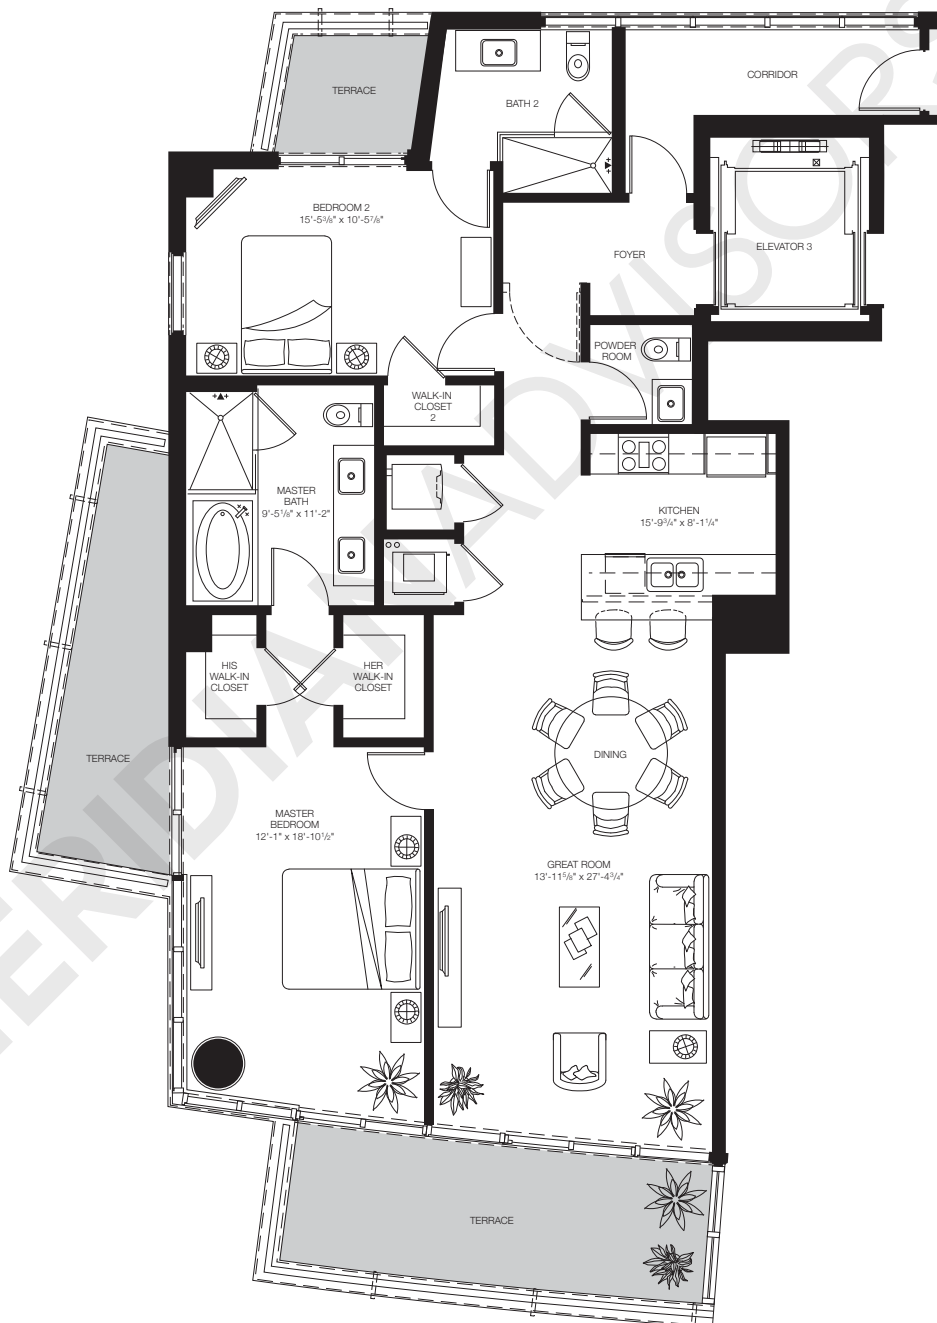

Marea Miami Beach

91 Collins Avenue
South of Fifth – Miami Beach

TheMeridianAdvisors.com
305.537.6795

Closing Homes, Opening Doors

Floor Plan C-Rev Residences 304 - 504 East

	Area	Sq. Ft.	Sq. M.
2 Bedrooms			
2 Bathrooms	Int.	1,525	142
1 Powder Room	Ext.	371	34
	Total	1,896	176

All dimensions are approximate and all floor plans and development plans are subject to change without notice.