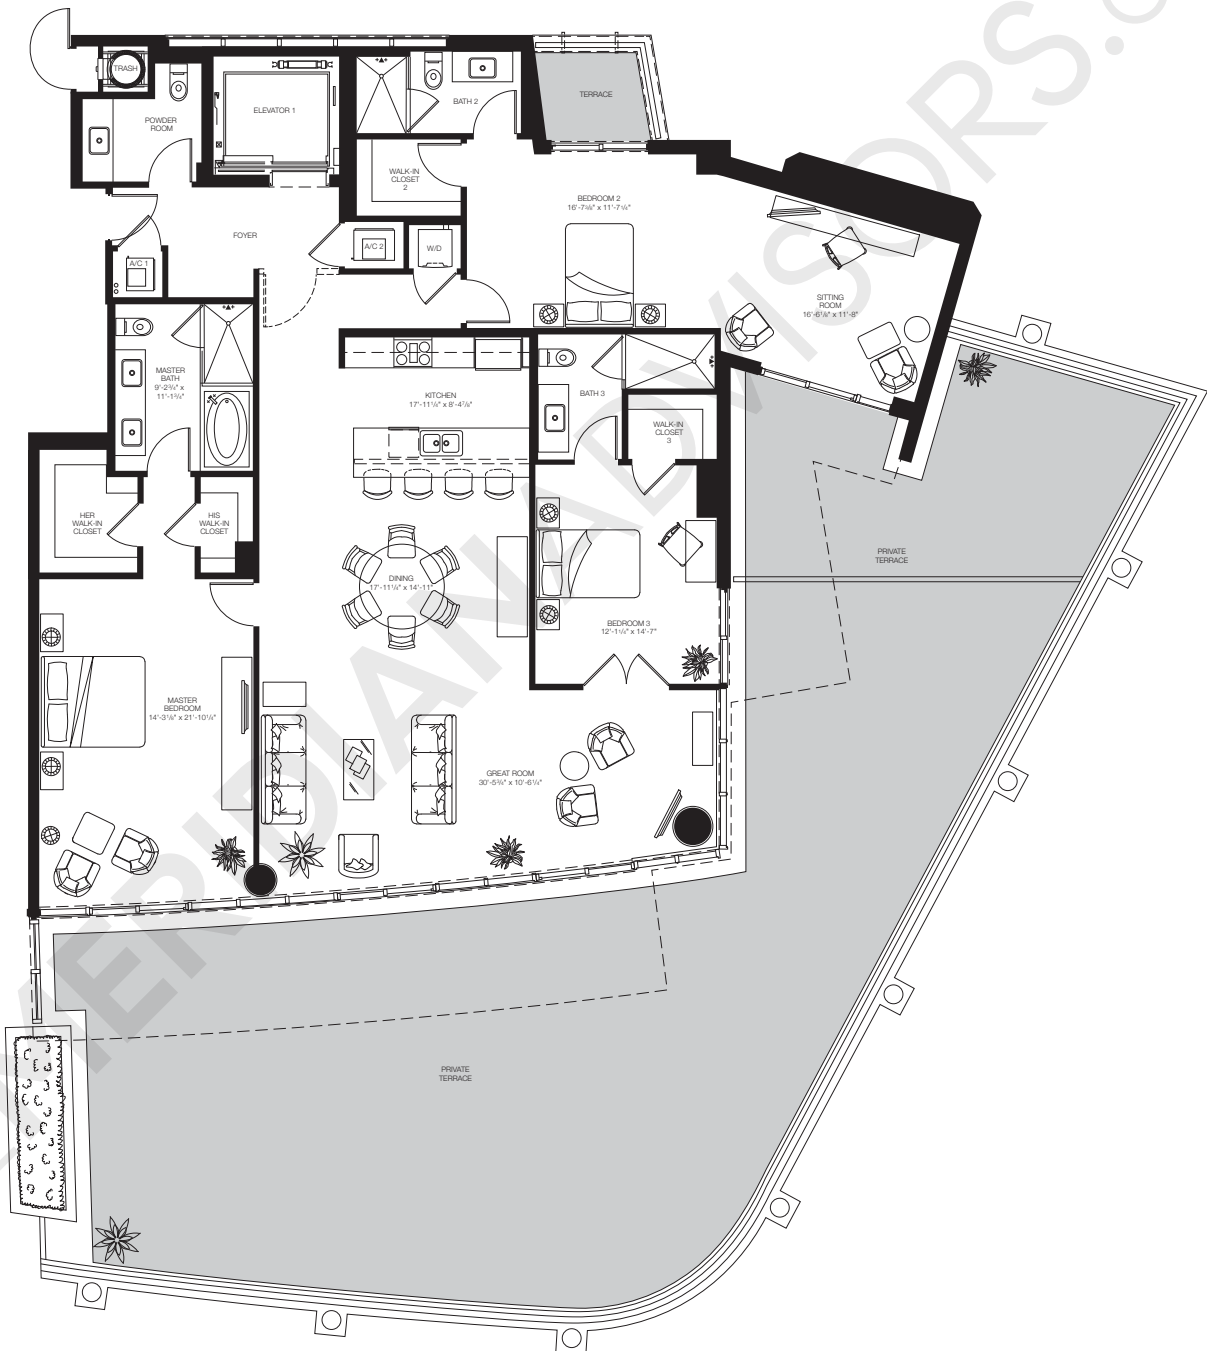

# Marea Miami Beach

91 Collins Avenue  
South of Fifth – Miami Beach

TheMeridianAdvisors.com  
305.537.6795

Closing Homes, Opening Doors

## Floor Plan A-Rev Lanai Residences 206 East

3 Bedrooms  
3 Bathrooms  
1 Powder Room

Area	Sq. Ft.	Sq. M.
Int.	2,533	235
Ext.	2,199	204
<b>Total</b>	<b>4,732</b>	<b>439</b>

All dimensions are approximate and all floor plans and development plans are subject to change without notice.