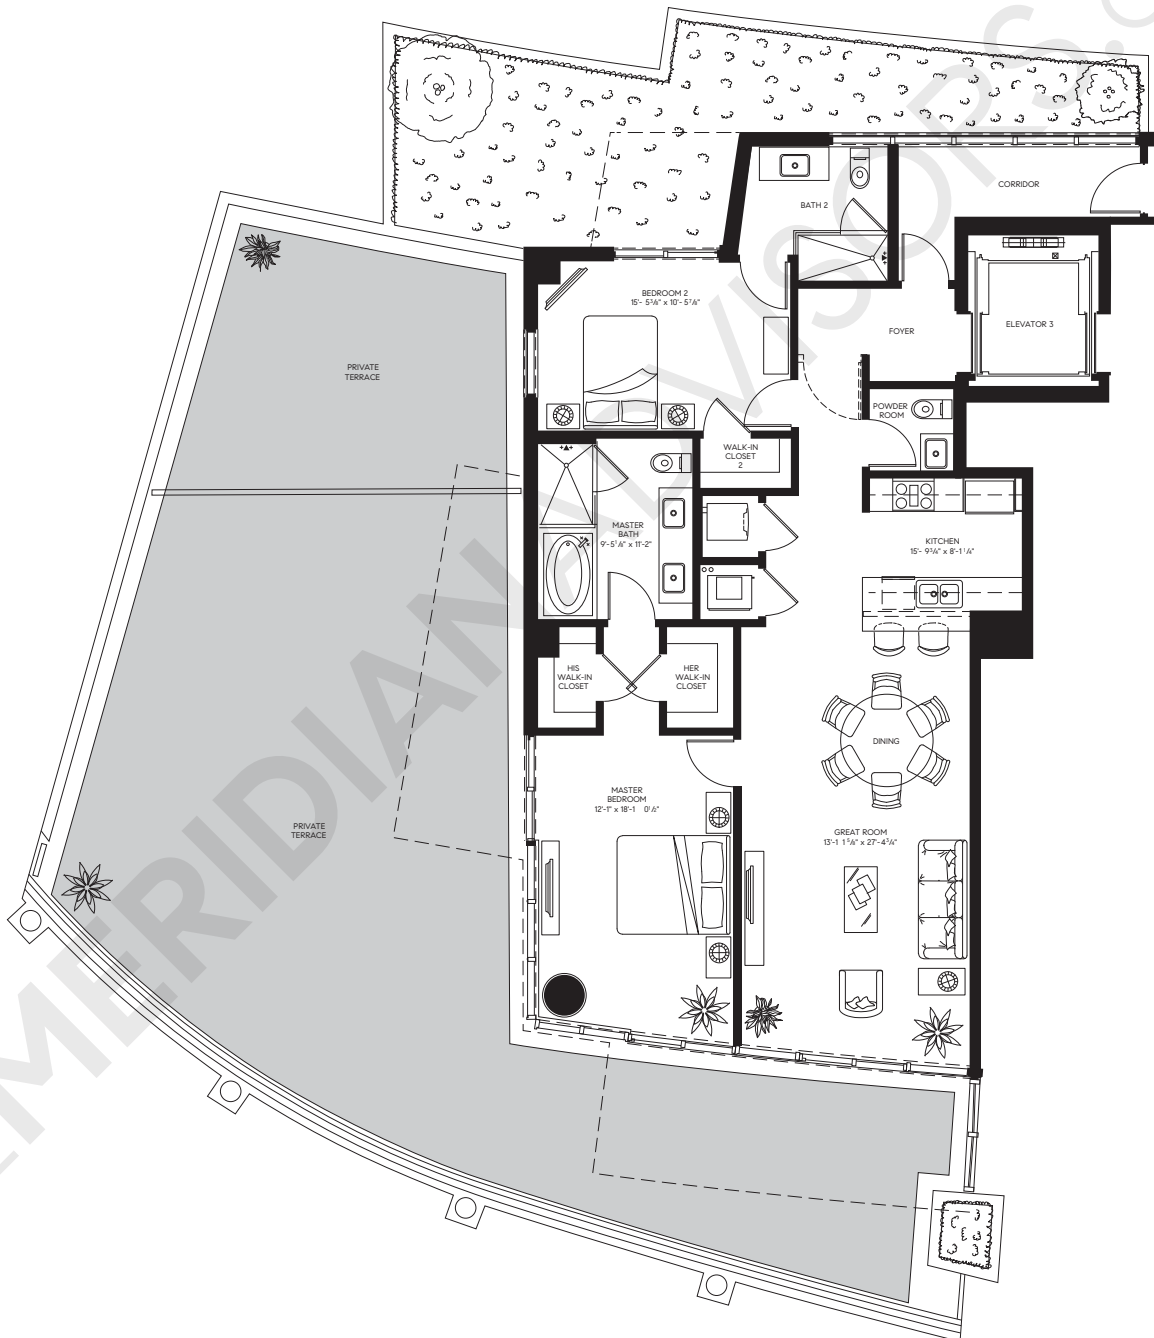

# Marea Miami Beach

91 Collins Avenue  
South of Fifth – Miami Beach

TheMeridianAdvisors.com  
305.537.6795

Closing Homes, Opening Doors

## Floor Plan C-Rev Lanai Residences 204 East

2 Bedrooms	Area	Sq. Ft.	Sq. M.
2 Bathrooms	Int.	1,525	142
1 Powder Room	Ext.	1,716	159
	Total	3,241	301

All dimensions are approximate and all floor plans and development plans are subject to change without notice.