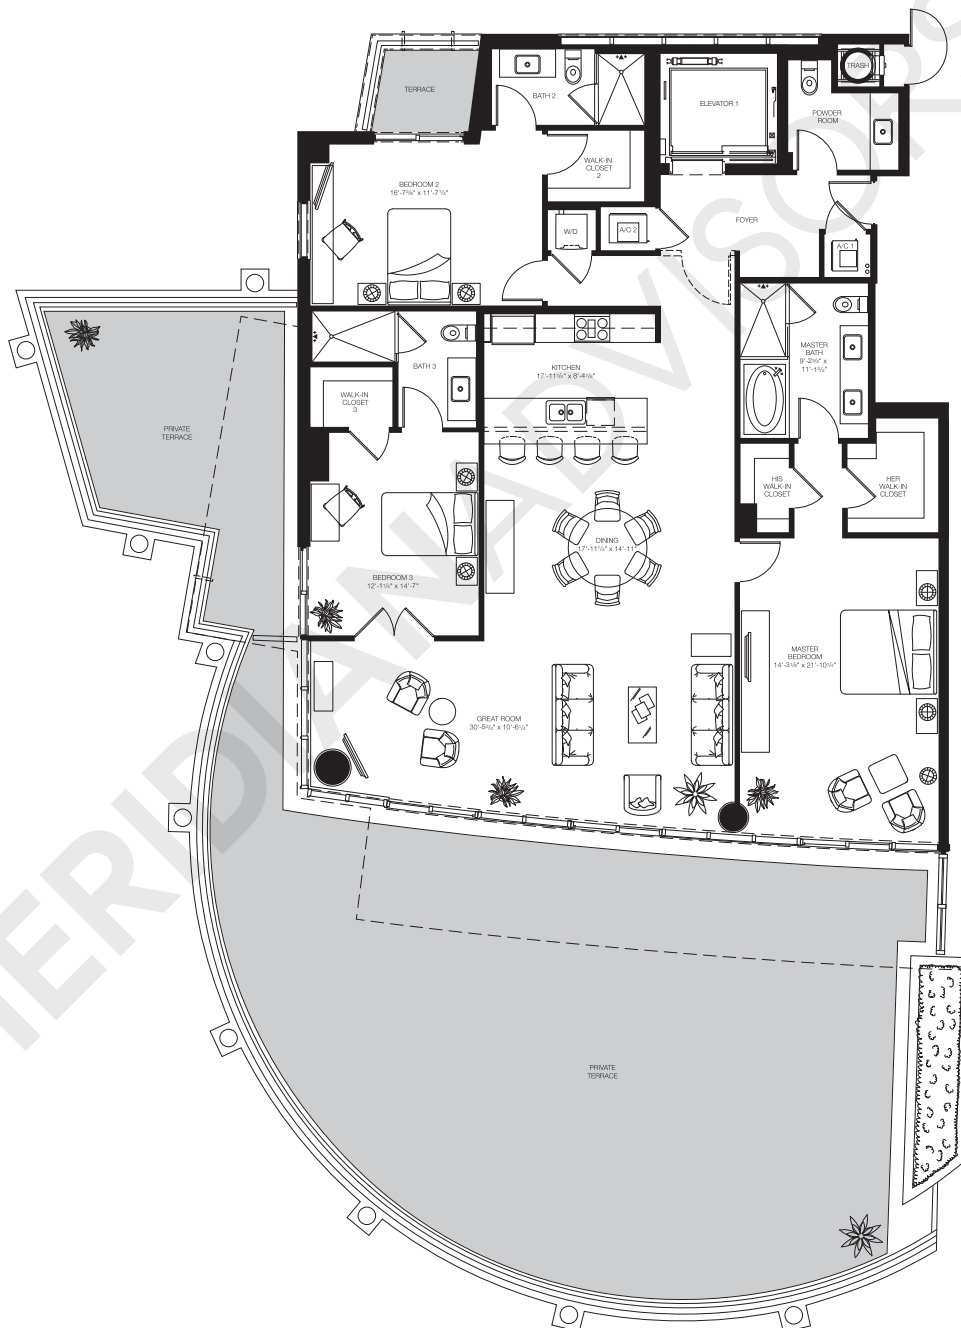

Marea Miami Beach

91 Collins Avenue
South of Fifth – Miami Beach

TheMeridianAdvisors.com
305.537.6795

Closing Homes, Opening Doors

Floor Plan A-Lanai Residences 201 West

	Area	Sq. Ft.	Sq. M.
3 Bedrooms			
3 Bathrooms	Int.	2,332	217
1 Powder Room	Ext.	1,991	185
	Total	4,323	402

All dimensions are approximate and all floor plans and development plans are subject to change without notice.