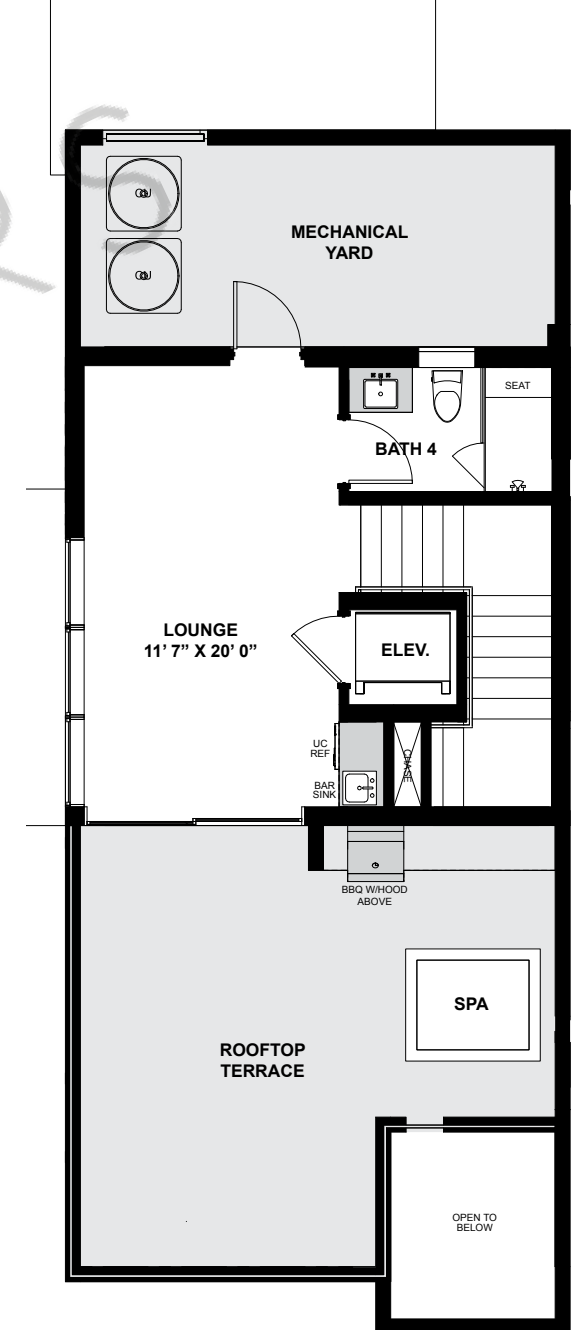

LEVEL ONE

LEVEL TWO

LEVEL THREE

LEVEL FOUR

WATERWAY

INTRACOASTAL

THE EDEN

4 BEDROOMS | 4.5 BATHROOMS | FLEX ROOM | 4,327 TOTAL SQ. FT.