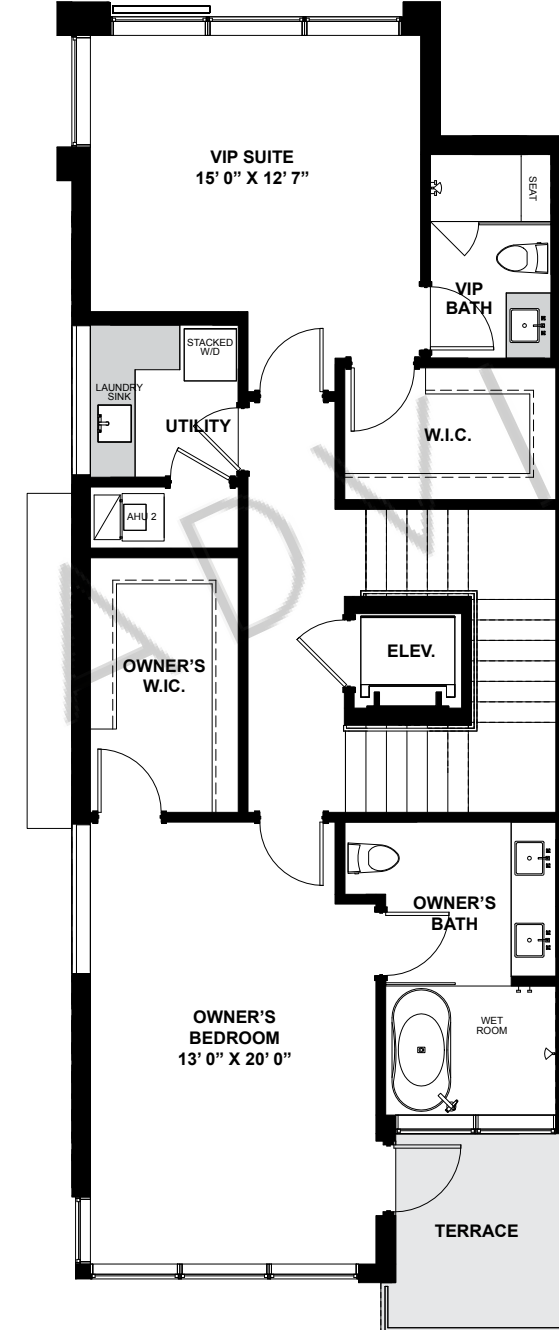

LEVEL ONE

LEVEL TWO

LEVEL THREE

LEVEL FOUR

WATERWAY

INTRACOASTAL

THE EDEN

4 BEDROOMS | 4.5 BATHROOMS | FLEX ROOM | 4,327 TOTAL SQ. FT.