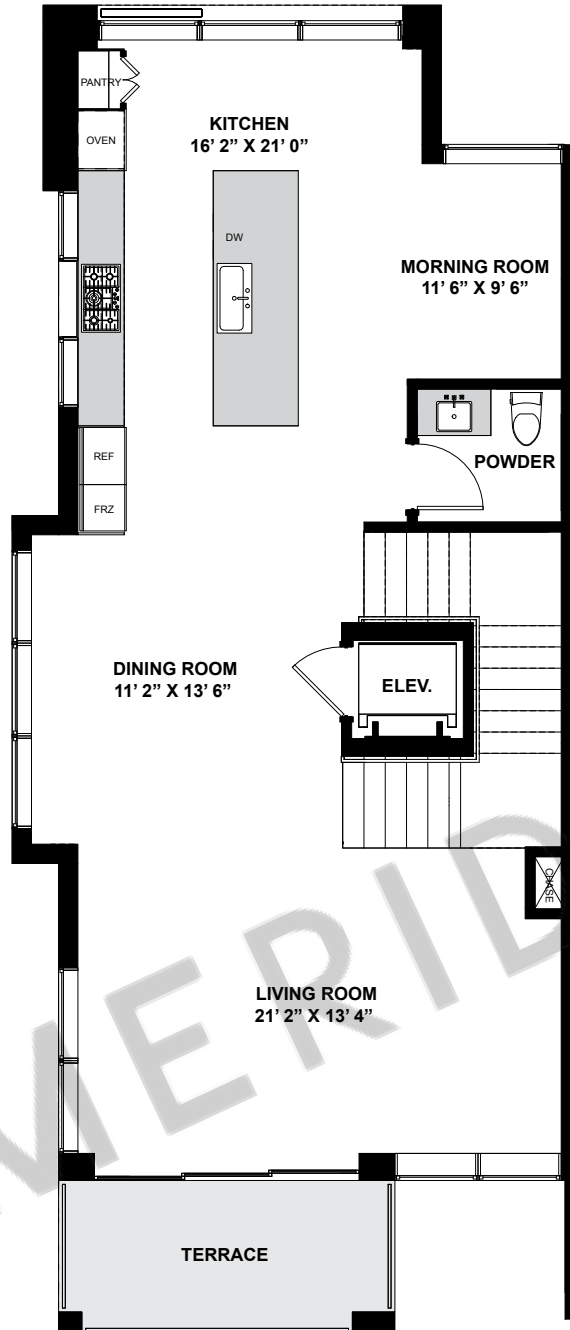

LEVEL ONE

LEVEL TWO

LEVEL THREE

LEVEL FOUR

WATERWAY

INTRACOASTAL

THE EDEN

4 BEDROOMS | 4.5 BATHROOMS | FLEX ROOM | 4,327 TOTAL SQ. FT.