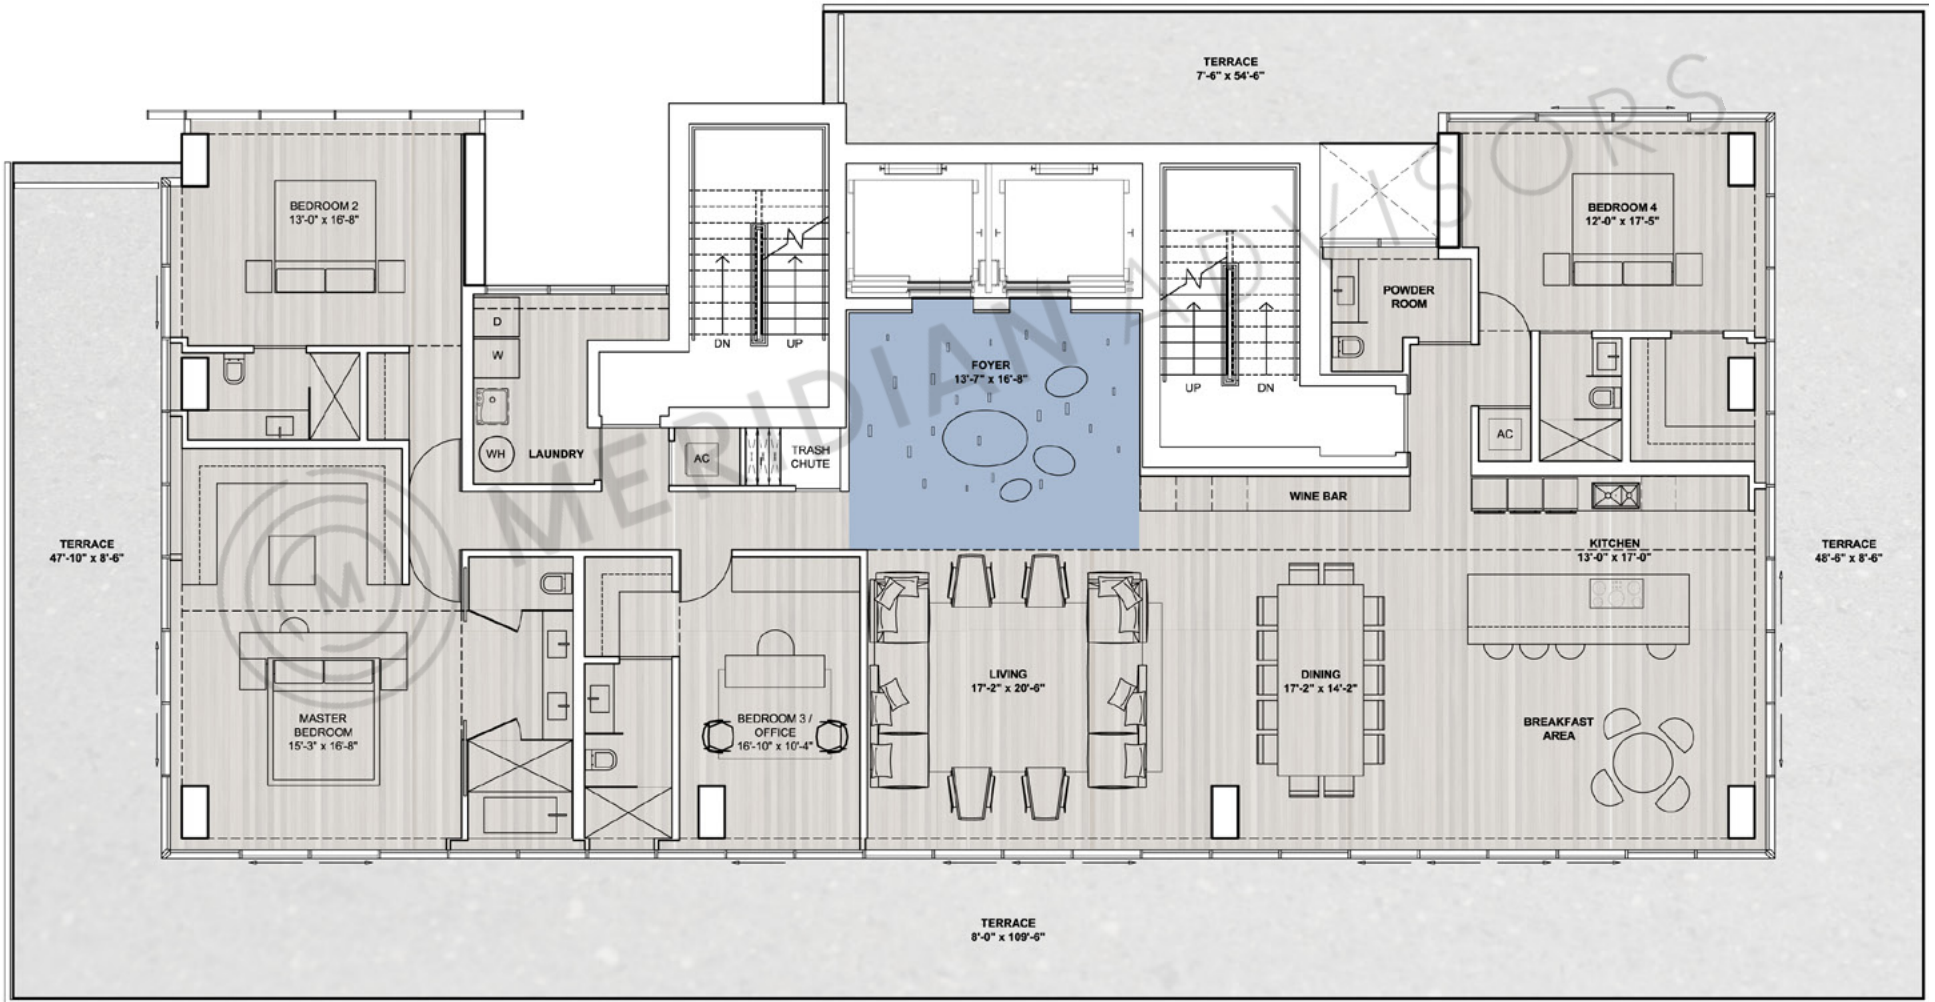

Residence Three /
 Eighth–Fifteenth Floor
 4 Bedroom

Total Areas	Sq. Ft
Internal	3,389
Terrace	2,005
Total	5,394

All plans and renderings are conceptual and are subject to change without notice.