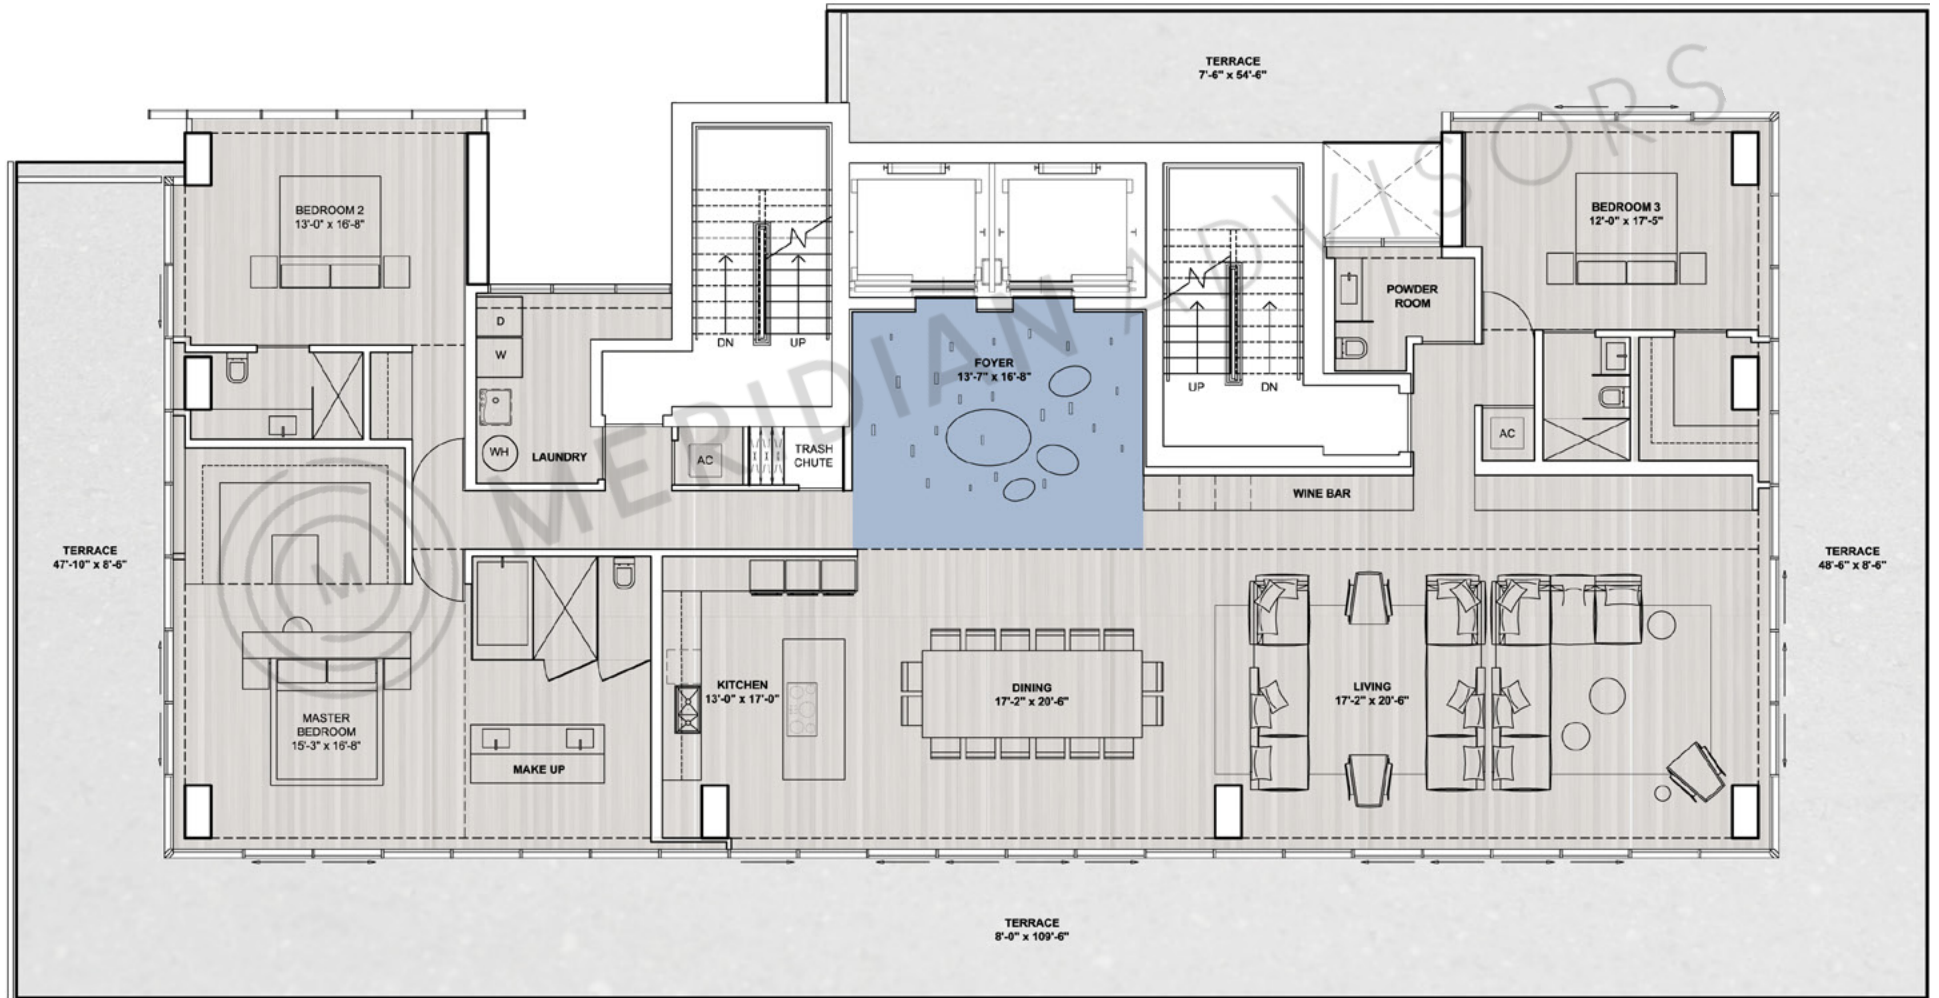

Residence Three /
 Eighth–Fifteenth Floor
 3 Bedroom

Total Areas	Sq. Ft
Internal	3,389
Terrace	2,005
Total	5,394

All plans and renderings are conceptual and are subject to change without notice.