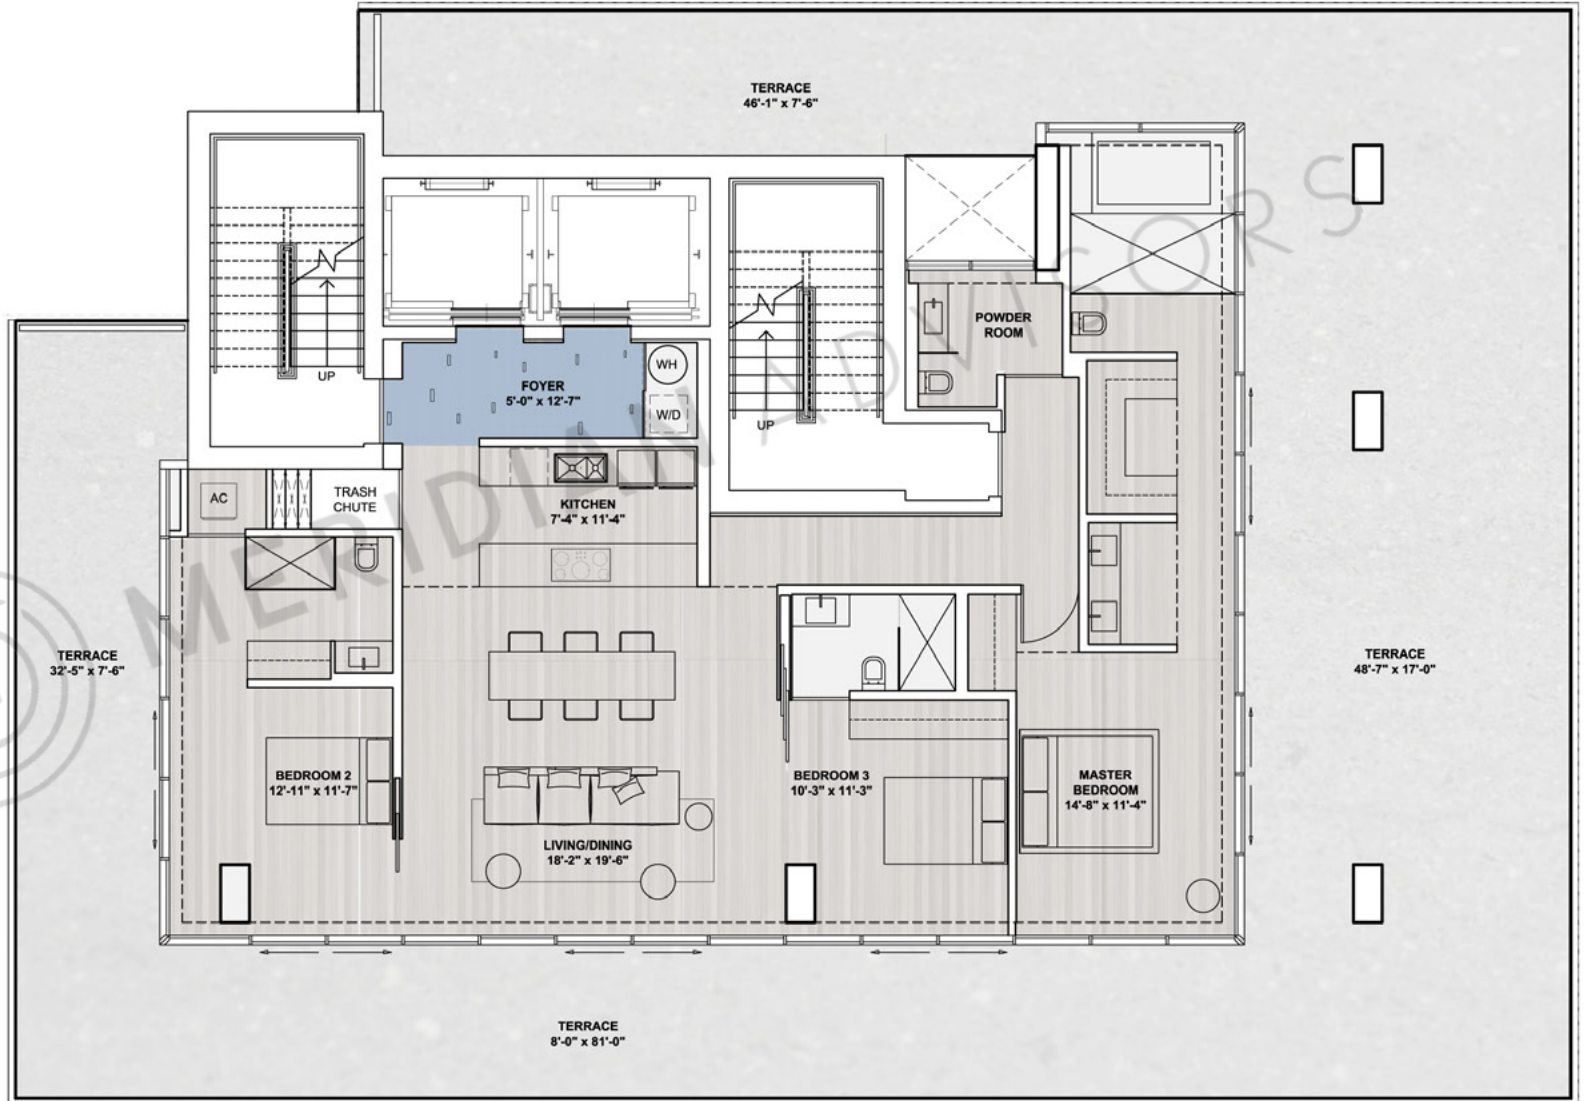

**Residence One**  
 Sixth / Seventh Floor  
 3 Bedroom

Total Areas	Sq. Ft
Internal	1,938
Terrace	2,039
<b>Total</b>	<b>3,977</b>

All plans and renderings are conceptual and are subject to change without notice.