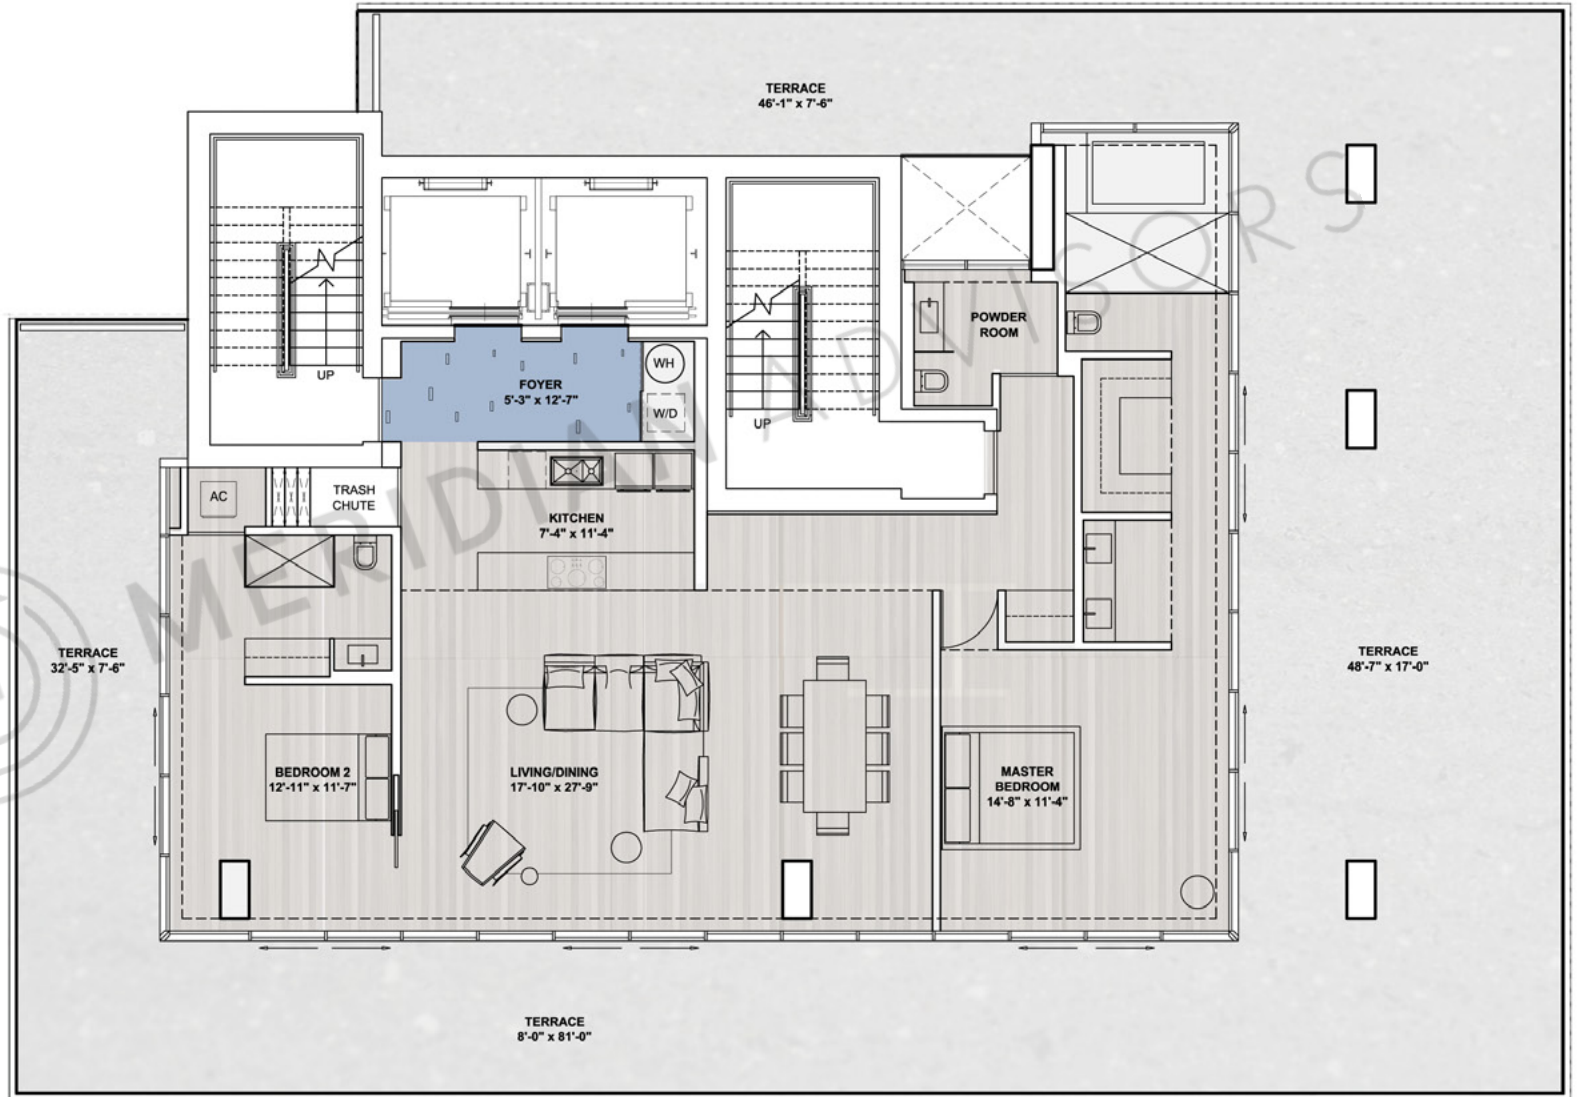

Residence One
 Sixth / Seventh Floor
 2 Bedroom

Total Areas	Sq. Ft
Internal	1,938
Terrace	2,039
Total	3,977

All plans and renderings are conceptual and are subject to change without notice.