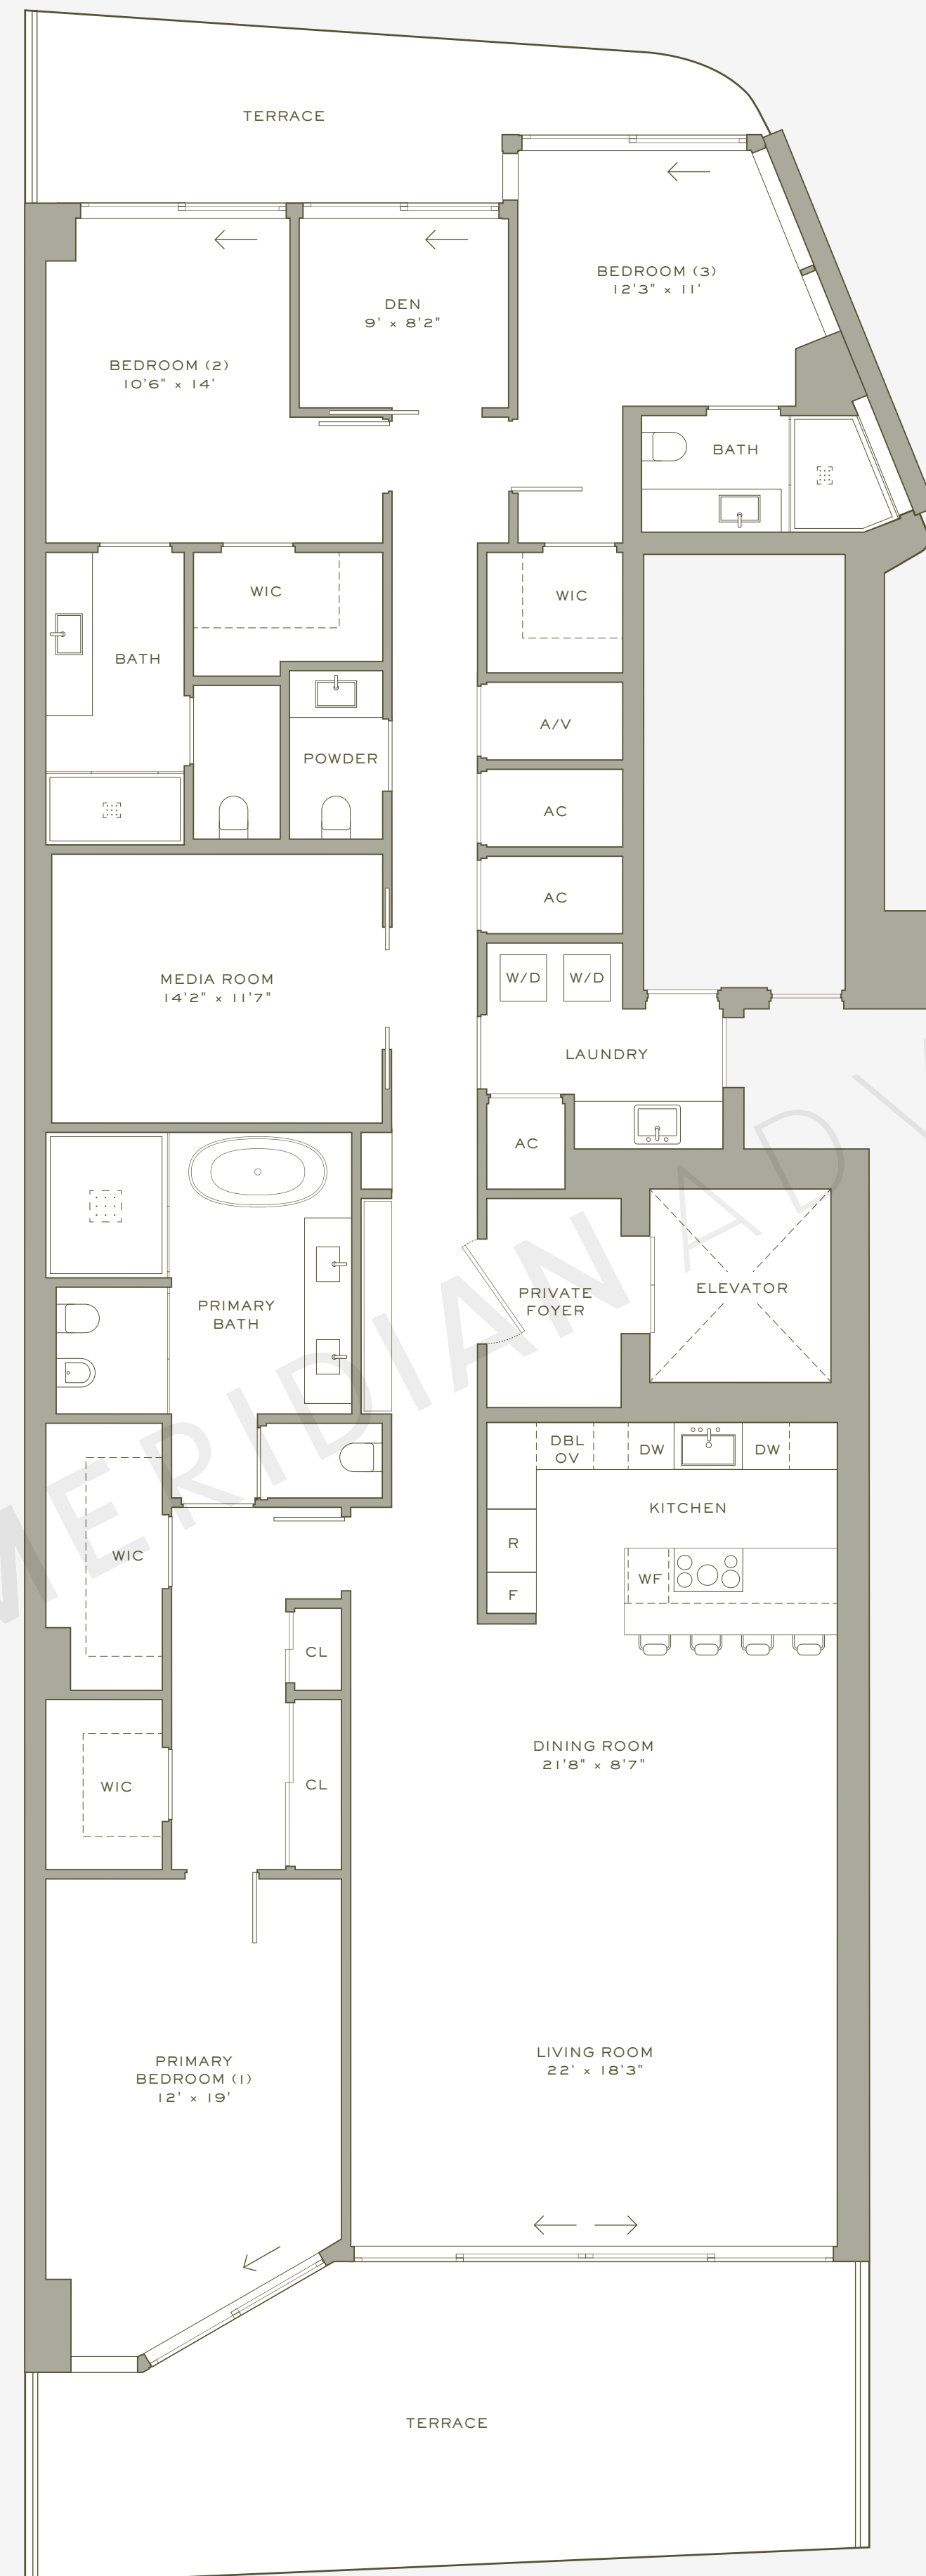

Tower 04

FLOORS 7-20

3 bedrooms

3.5 bathrooms

Interior 2,895 sf / 269 sm

Exterior 648 sf / 60 sm

Total 3,543 sf / 329 sm

MERIDIAN ADVISORS

LEGEND

- F: Freezer
- R: Refrigerator
- WF: Wine Fridge
- DW: Dishwasher
- DBL OV: Double Oven
- W/D: Washer and dryer
- WIC: Walk In Closet
- CL: Closet