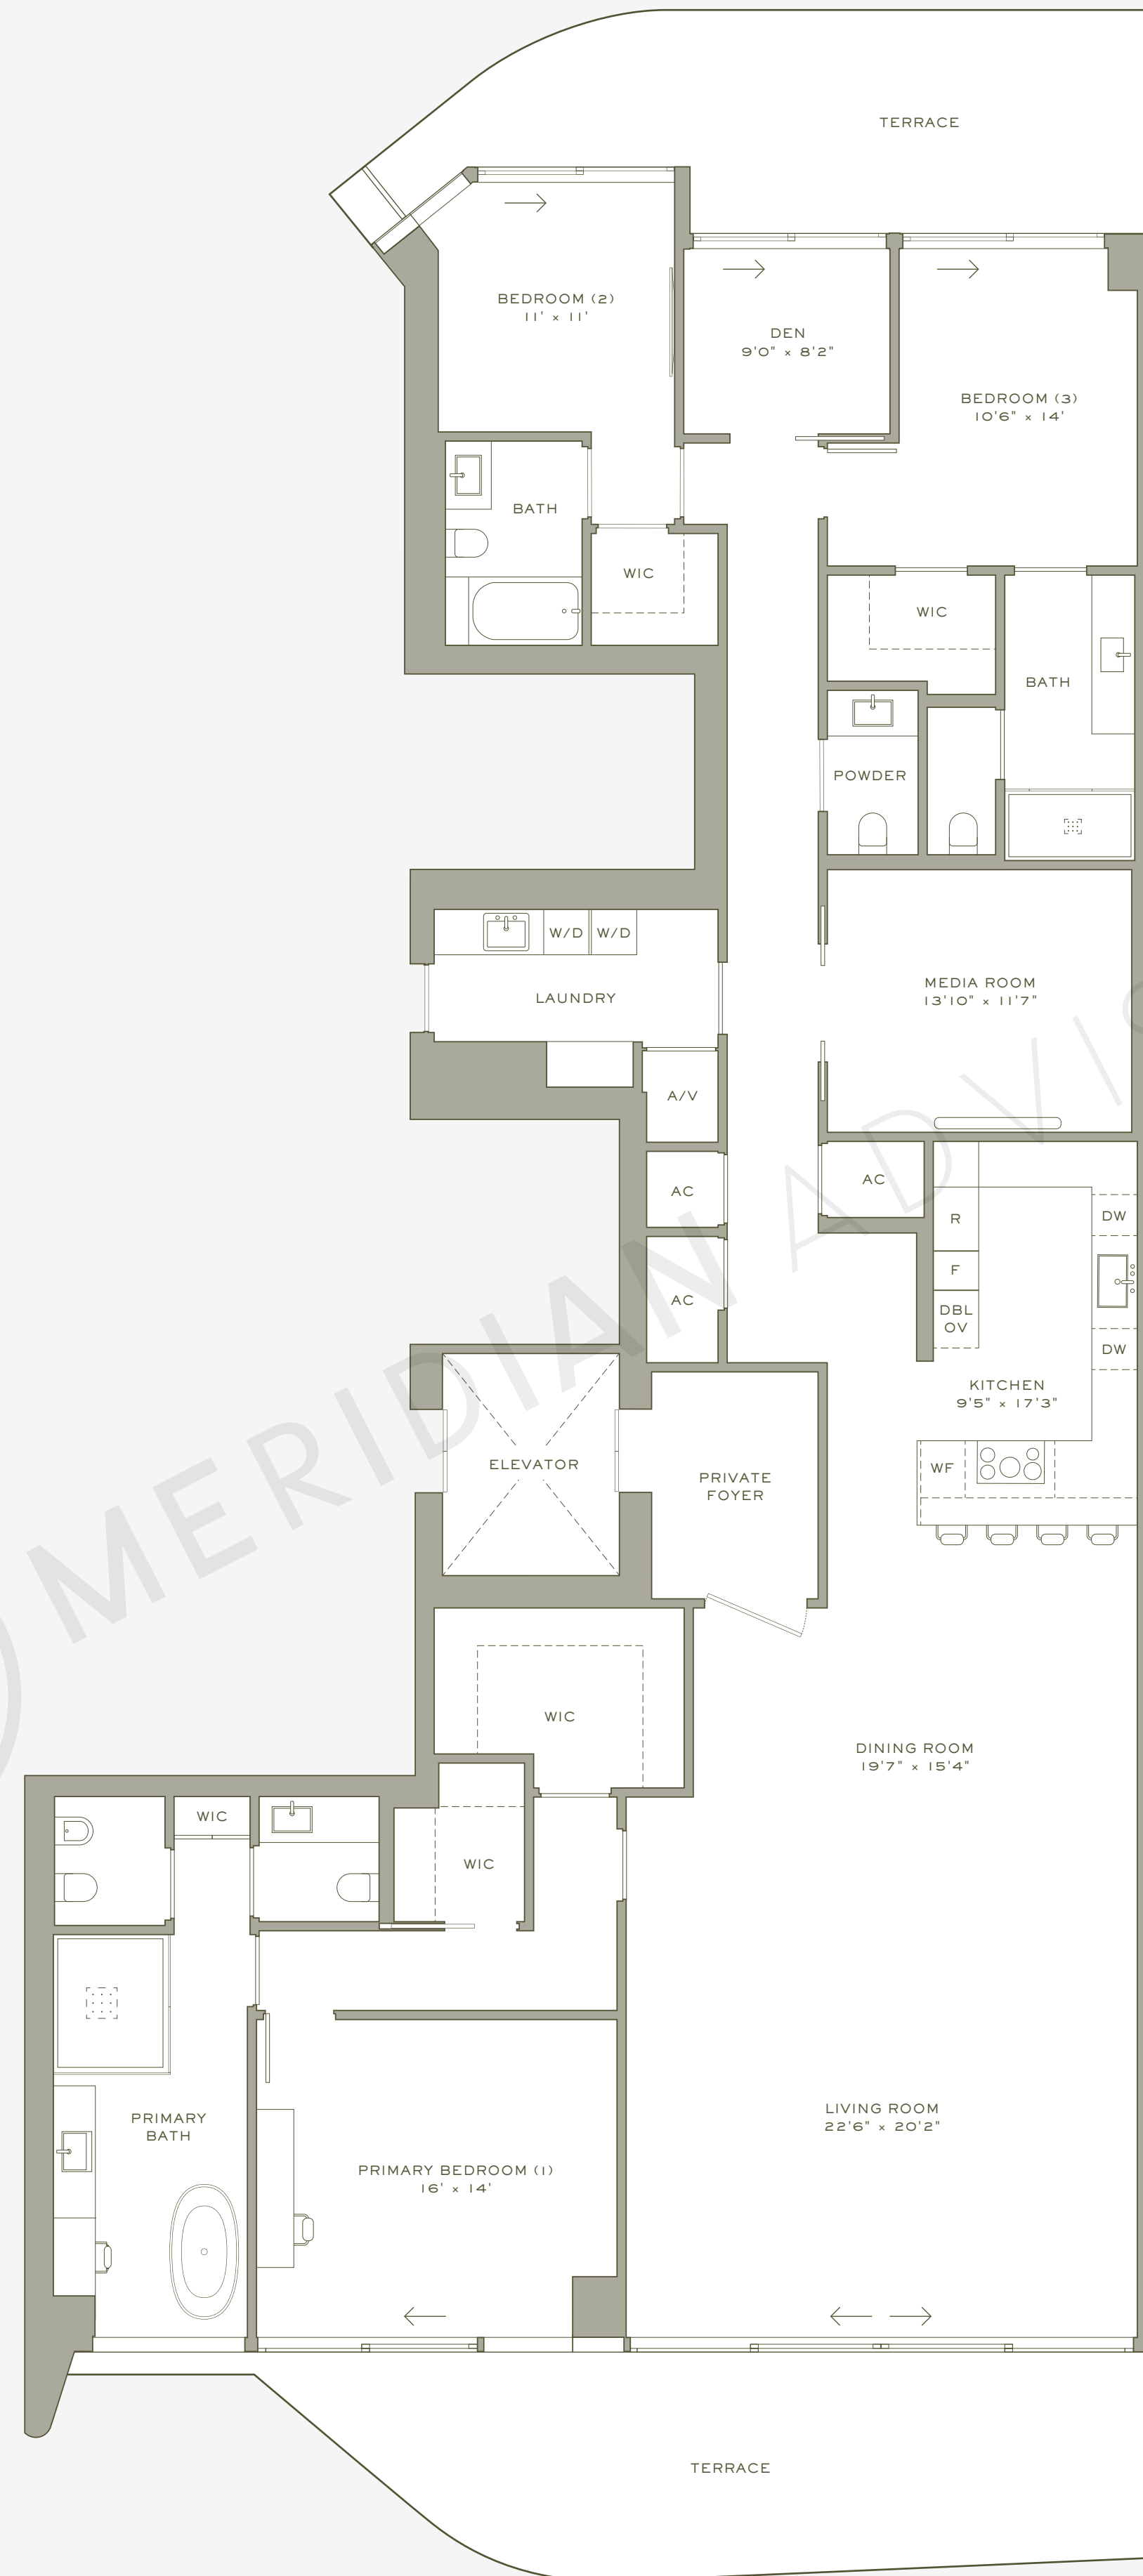

Tower 03

FLOORS 7-20

3 bedrooms

3.5 bathrooms

Interior 3,114 sf / 289 sm

Exterior 617 sf / 57 sm

Total 3,731 sf / 346 sm

LEGEND

- F: Freezer
- R: Refrigerator
- WF: Wine Fridge
- DW: Dishwasher
- DBL OV: Double Oven
- W/D: Washer and dryer
- WIC: Walk In Closet
- CL: Closet