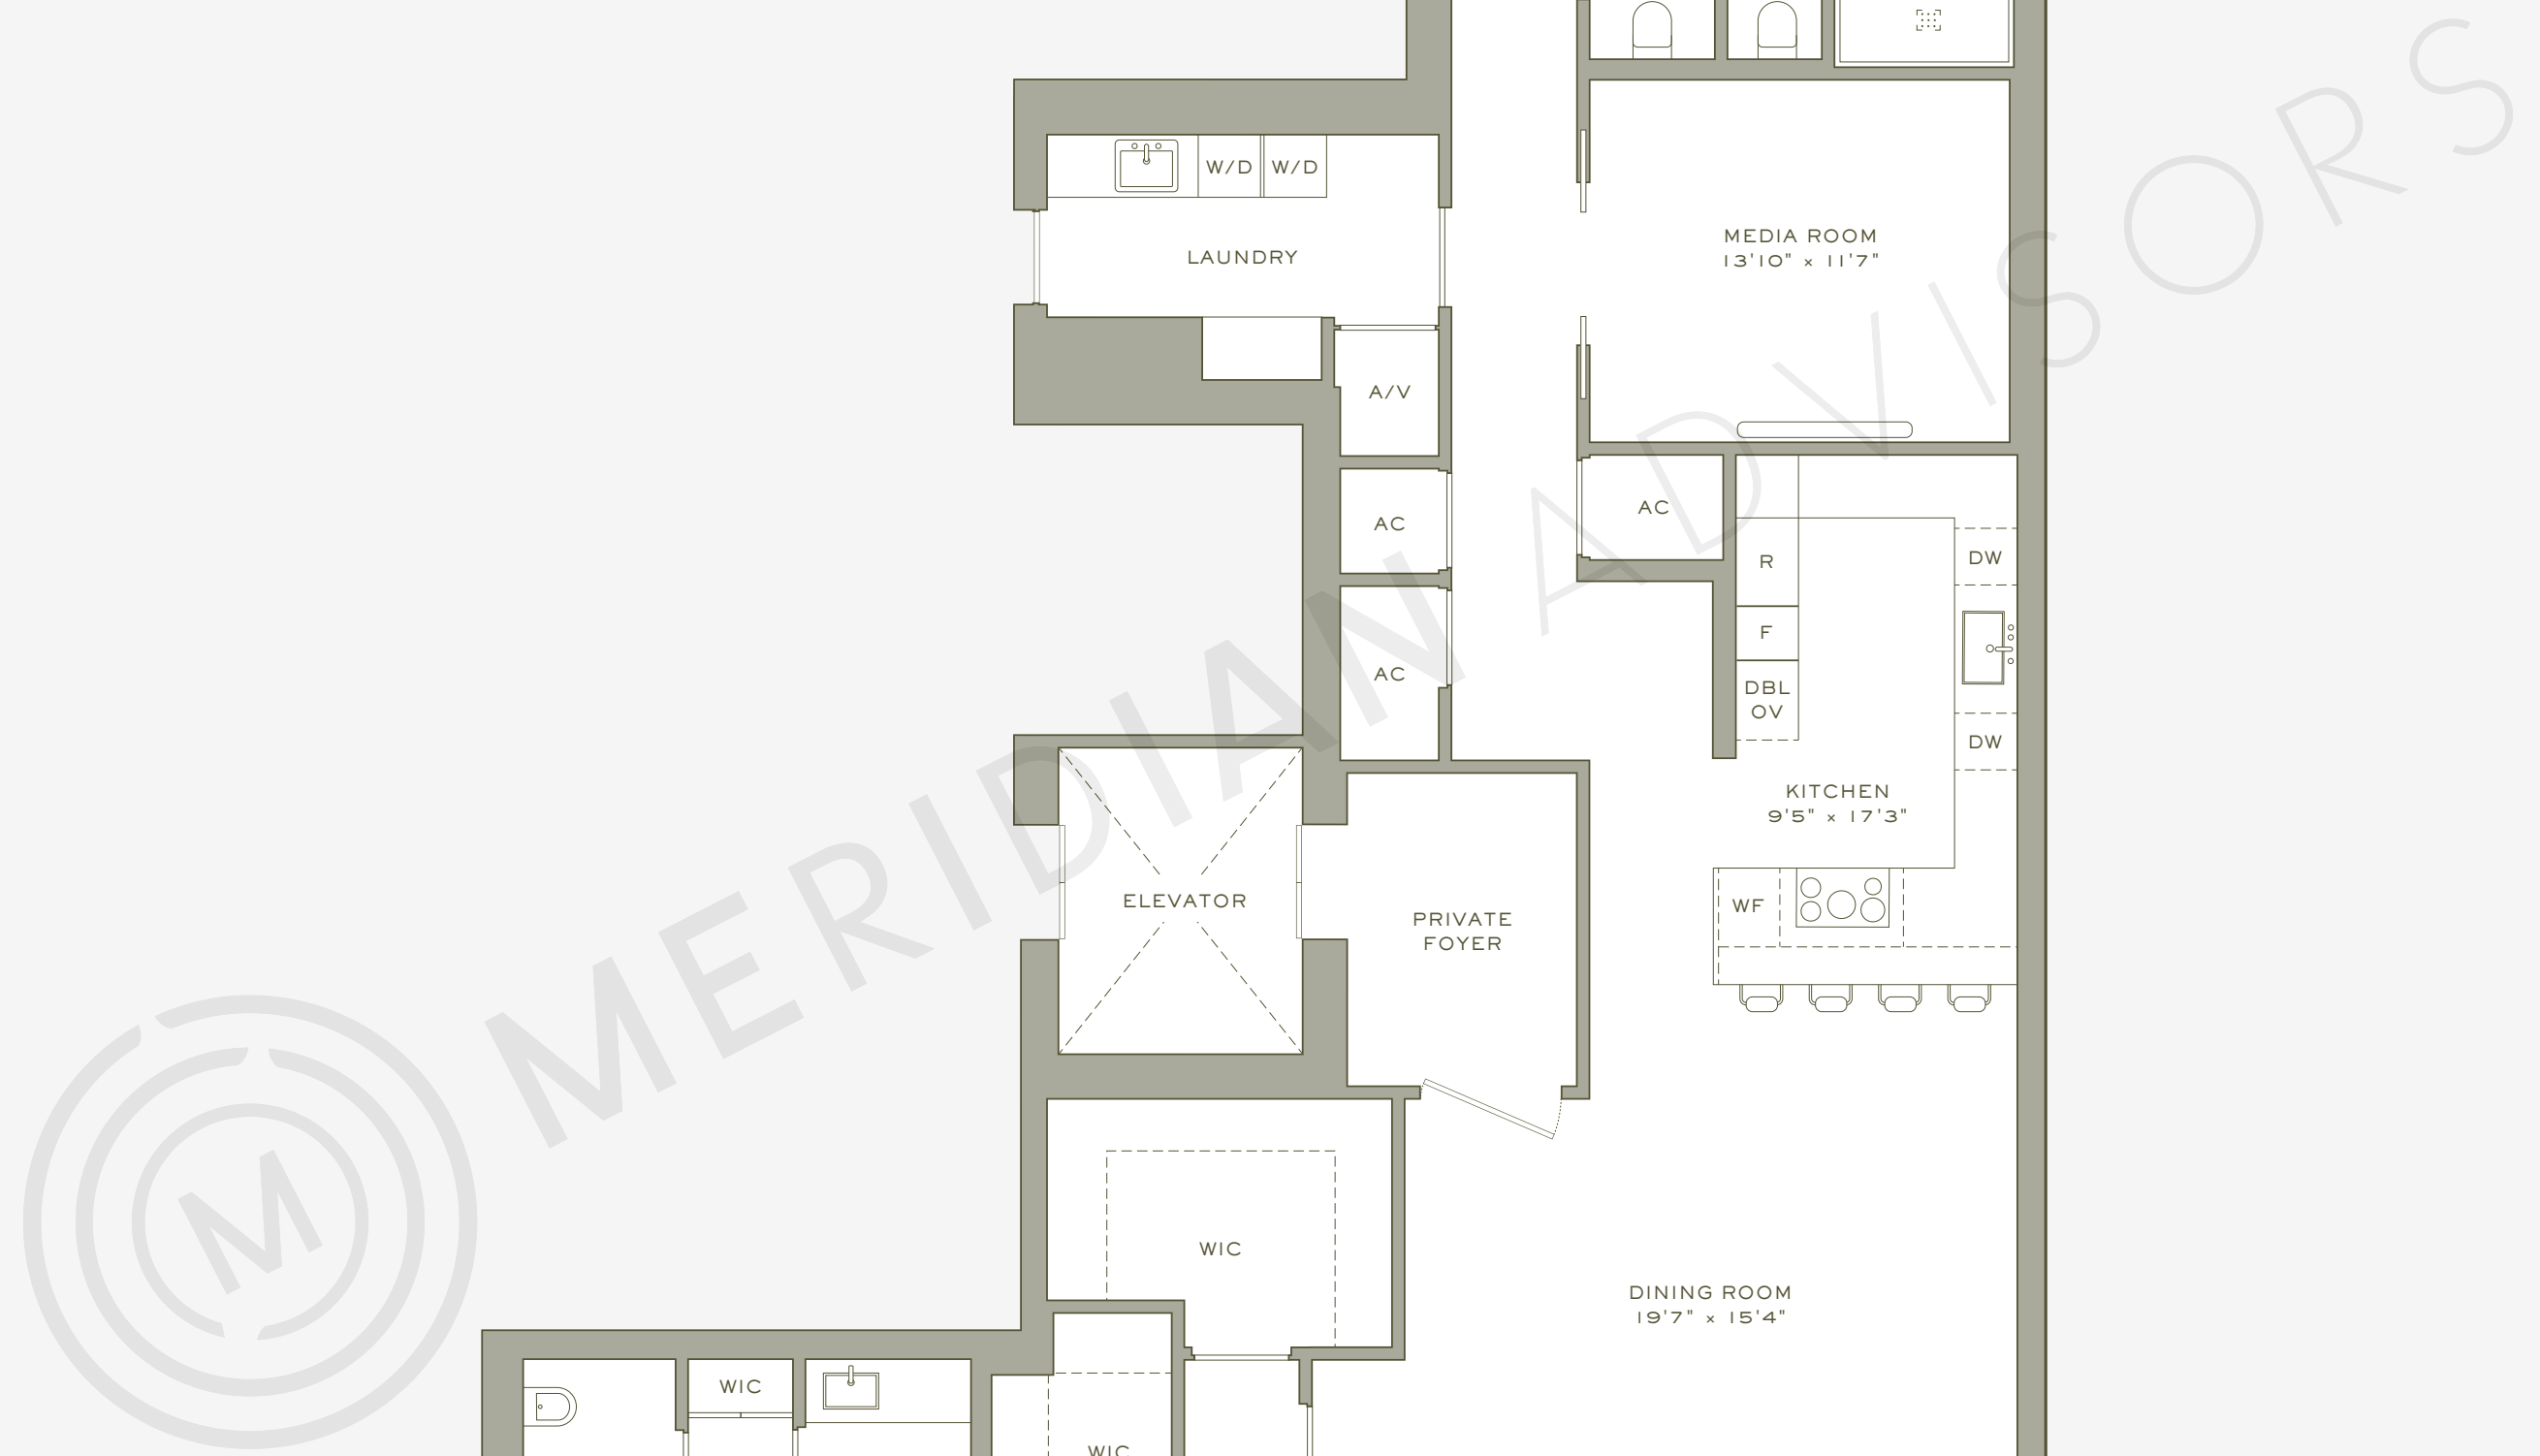

Tower 03

FLOORS 7-20

3 bedrooms

3.5 bathrooms

Interior 3,114 sf / 289 sm

Exterior 617 sf / 57 sm

Total 3,731 sf / 346 sm

LEGEND

- F: Freezer
- R: Refrigerator
- WF: Wine Fridge
- DW: Dishwasher
- DBL OV: Double Oven
- W/D: Washer and dryer
- WIC: Walk In Closet
- CL: Closet