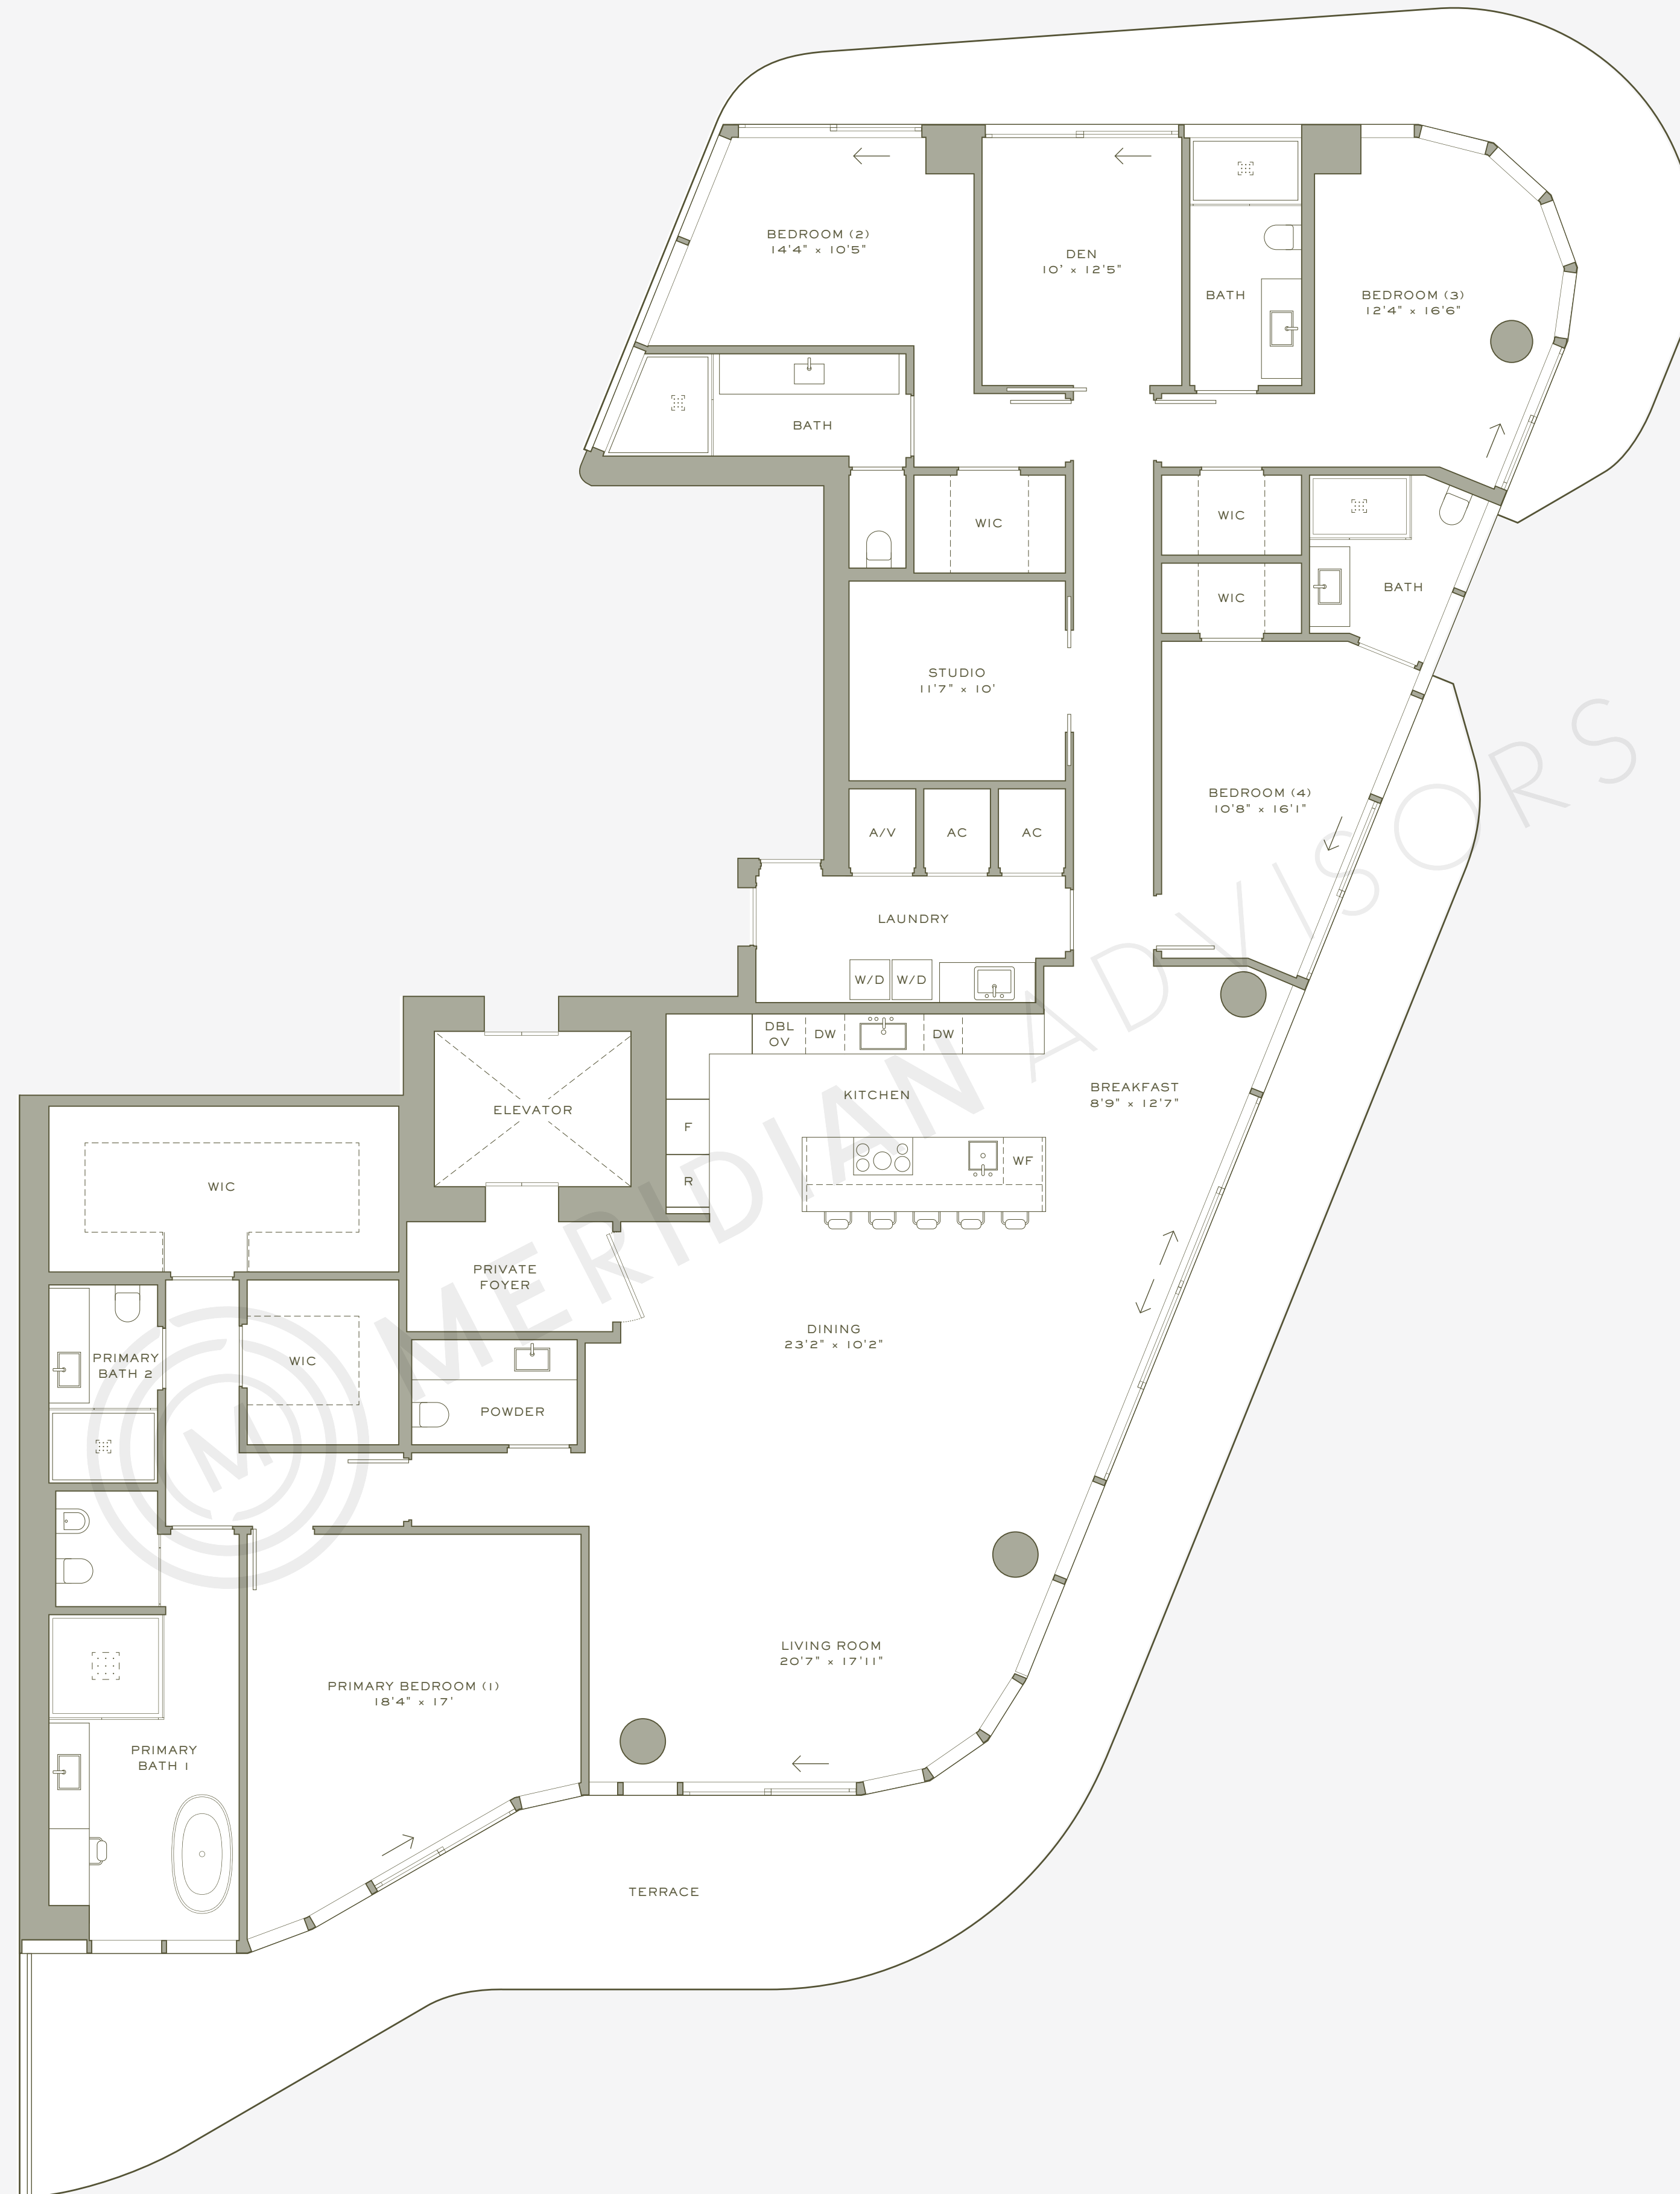

Tower 02

FLOORS 7-20

4 bedrooms

5.5 bathrooms

Interior 3,724 sf / 346 sm

Exterior 1,140 sf / 106 sm

Total 4,864 sf / 452 sm

LEGEND

- F: Freezer
- R: Refrigerator
- WF: Wine Fridge
- DW: Dishwasher
- DBL OV: Double Oven
- W/D: Washer and dryer
- WIC: Walk In Closet
- CL: Closet