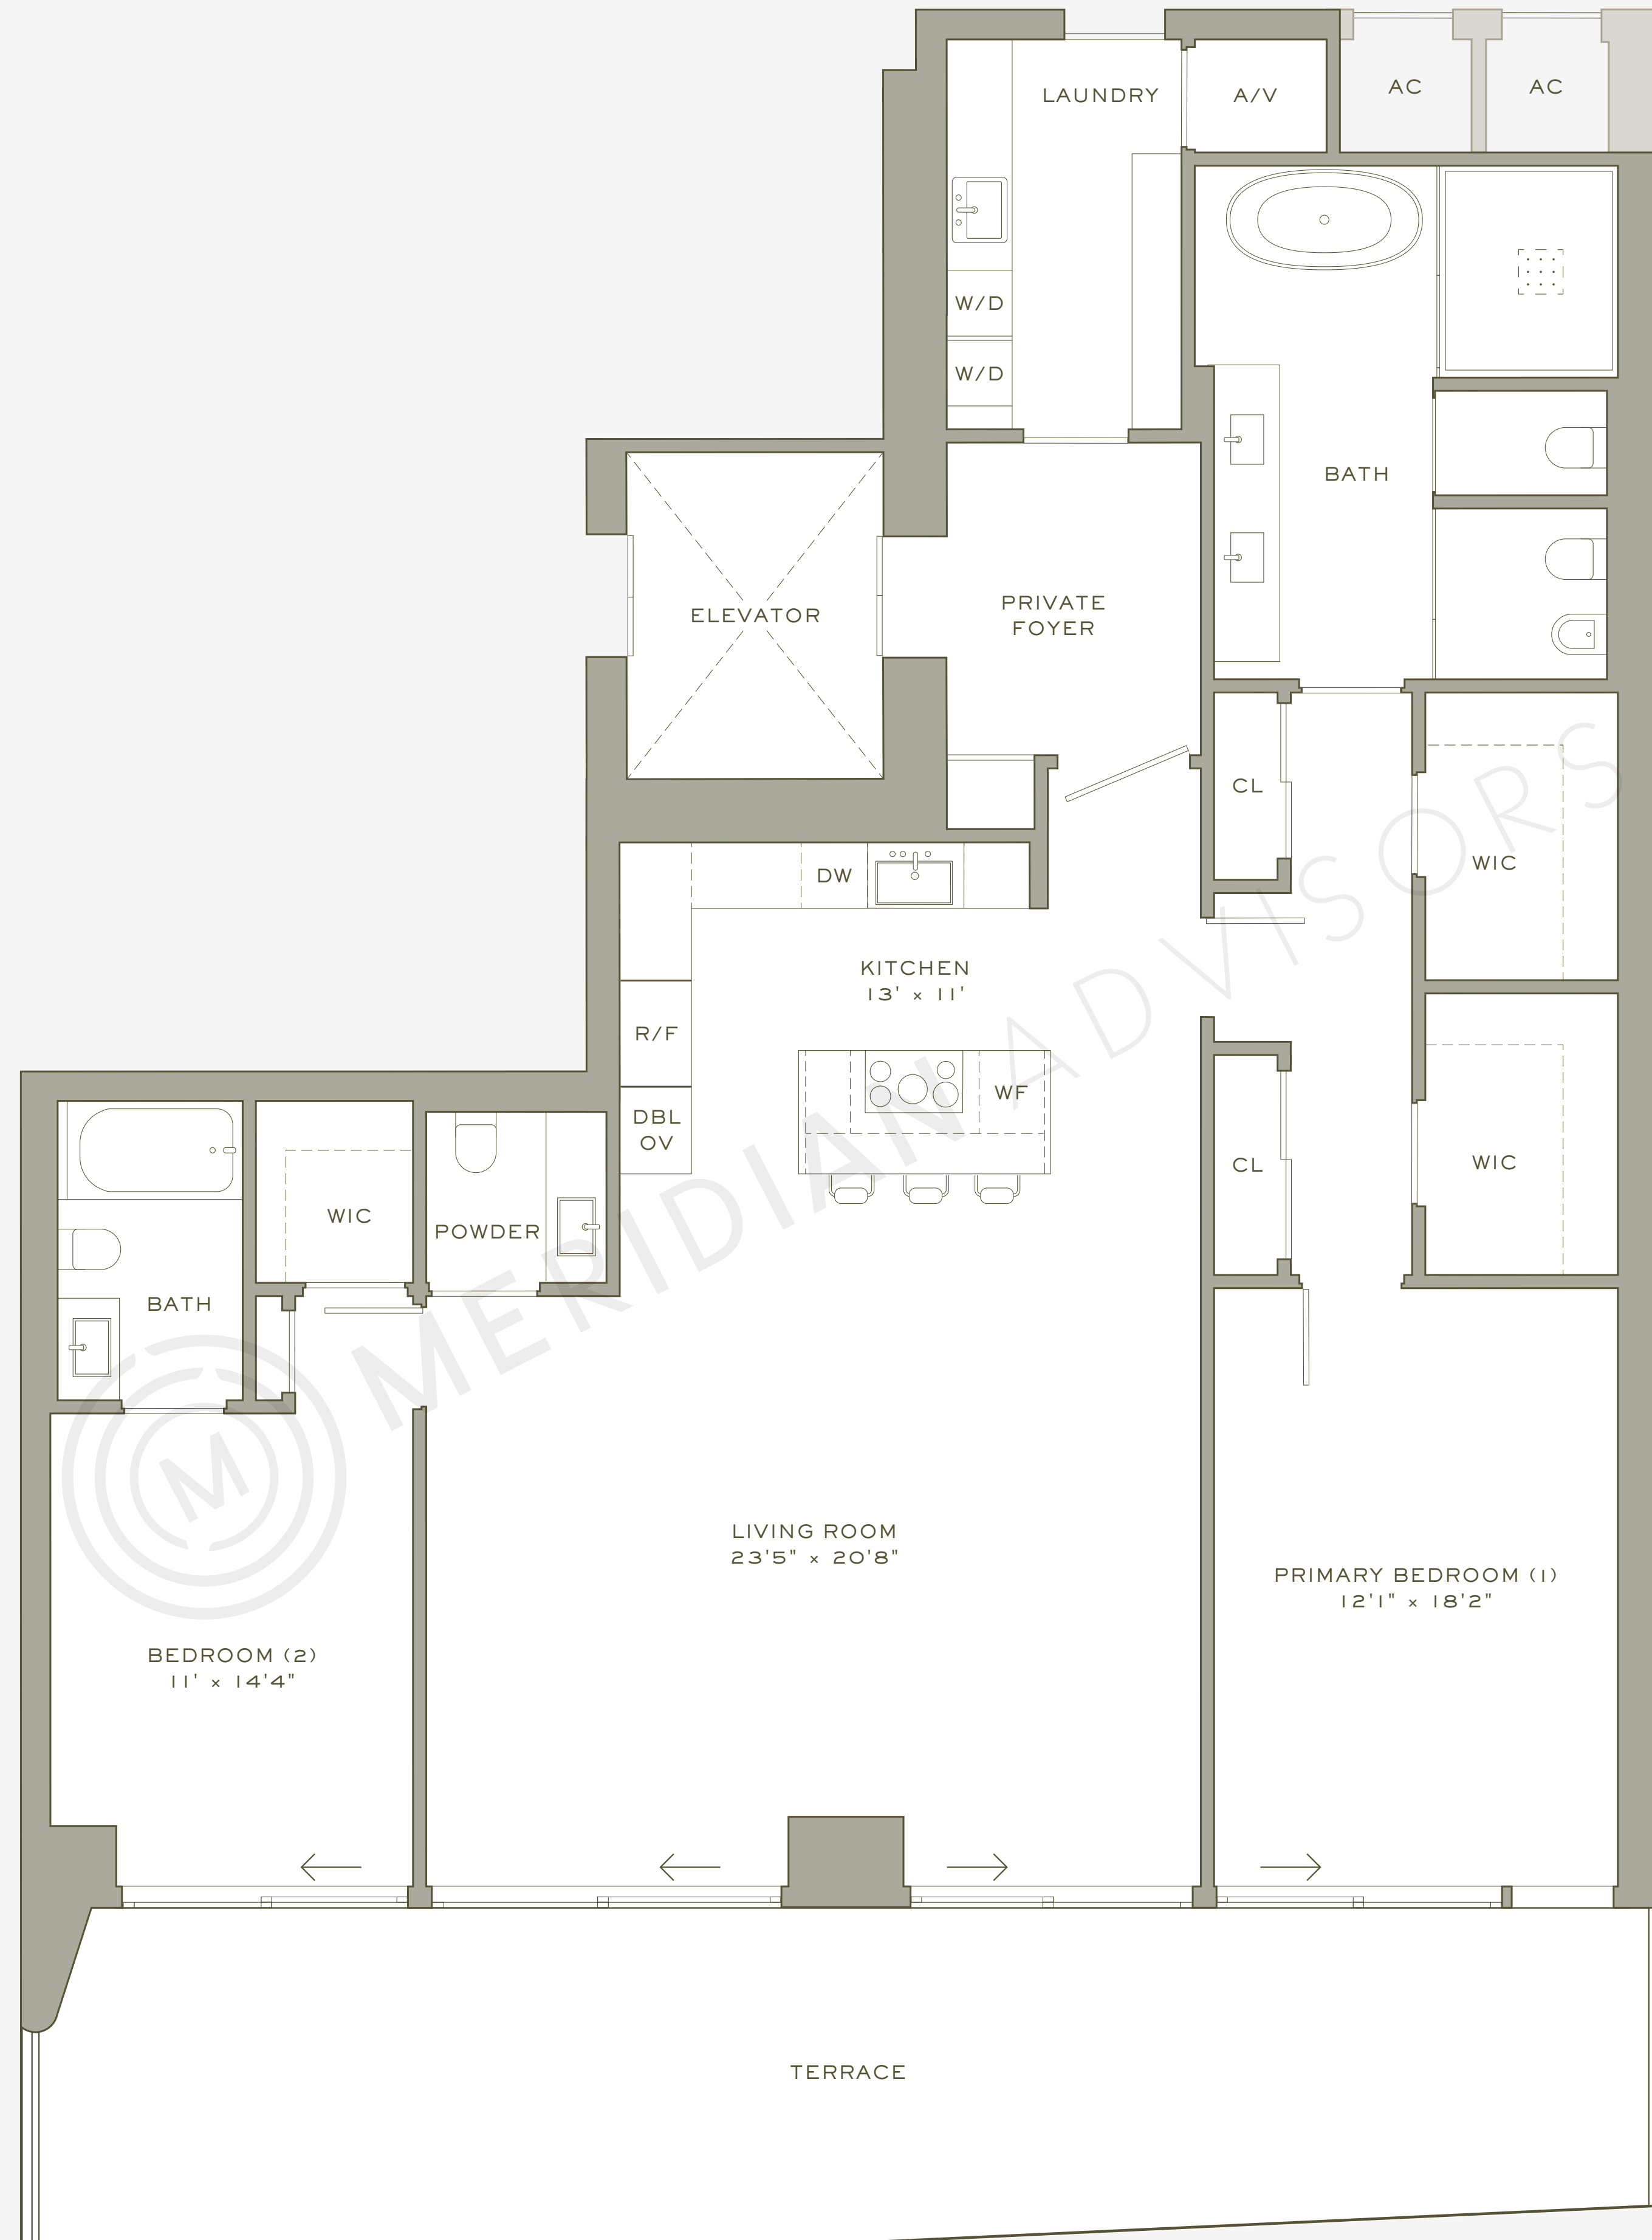

Bay 03

FLOORS 3-6

2 bedrooms

2.5 bathrooms

—

Interior 2,026 sf / 618 sm

Exterior 481 sf / 45 sm

Total 2,507 sf / 663 sm

LEGEND

- F: Freezer
- R: Refrigerator
- WF: Wine Fridge
- DW: Dishwasher
- DBL OV: Double Oven
- W/D: Washer and dryer
- WIC: Walk In Closet
- CL: Closet