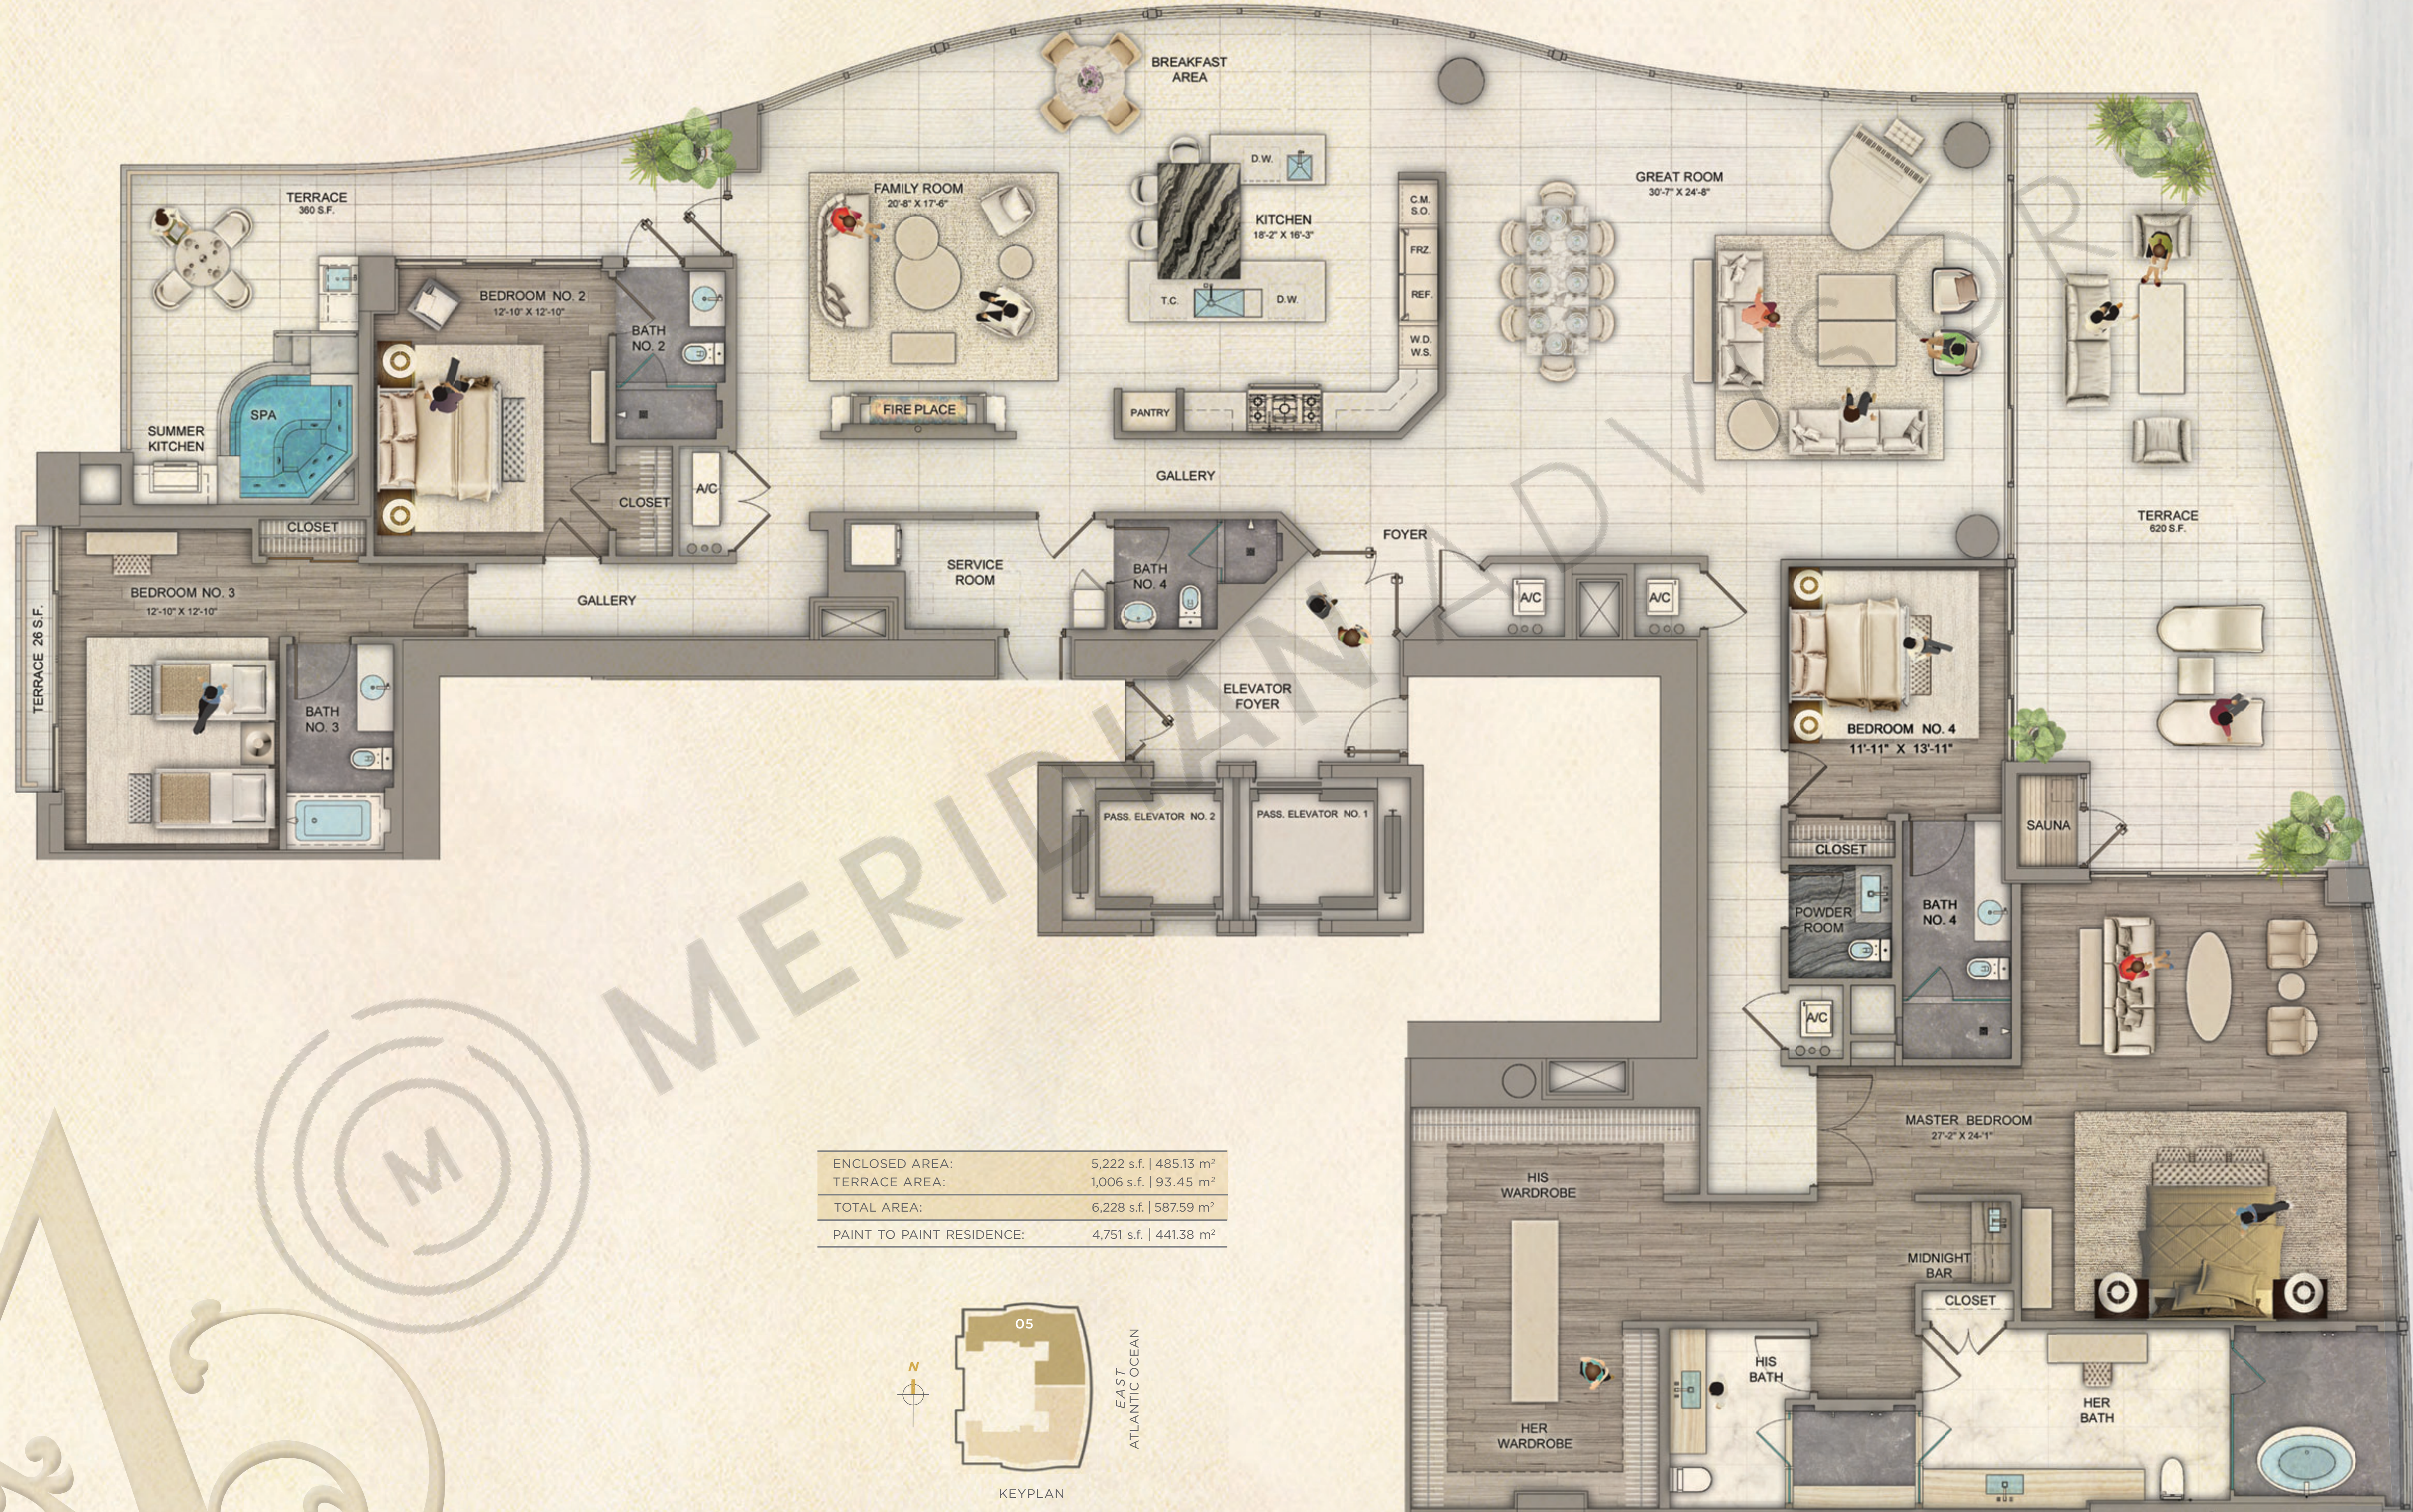

TOSCANA

UNIT 05

FOUR BEDROOMS | SIX & ONE HALF BATHROOMS | GREAT ROOM | FAMILY ROOM
SERVICE ROOM | TERRACE WITH SPA & SUMMER KITCHEN | SAUNA

ENCLOSED AREA:	5,222 s.f. 485.13 m ²
TERRACE AREA:	1,006 s.f. 93.45 m ²
TOTAL AREA:	6,228 s.f. 578.59 m ²
PAINT TO PAINT RESIDENCE:	4,751 s.f. 441.38 m ²