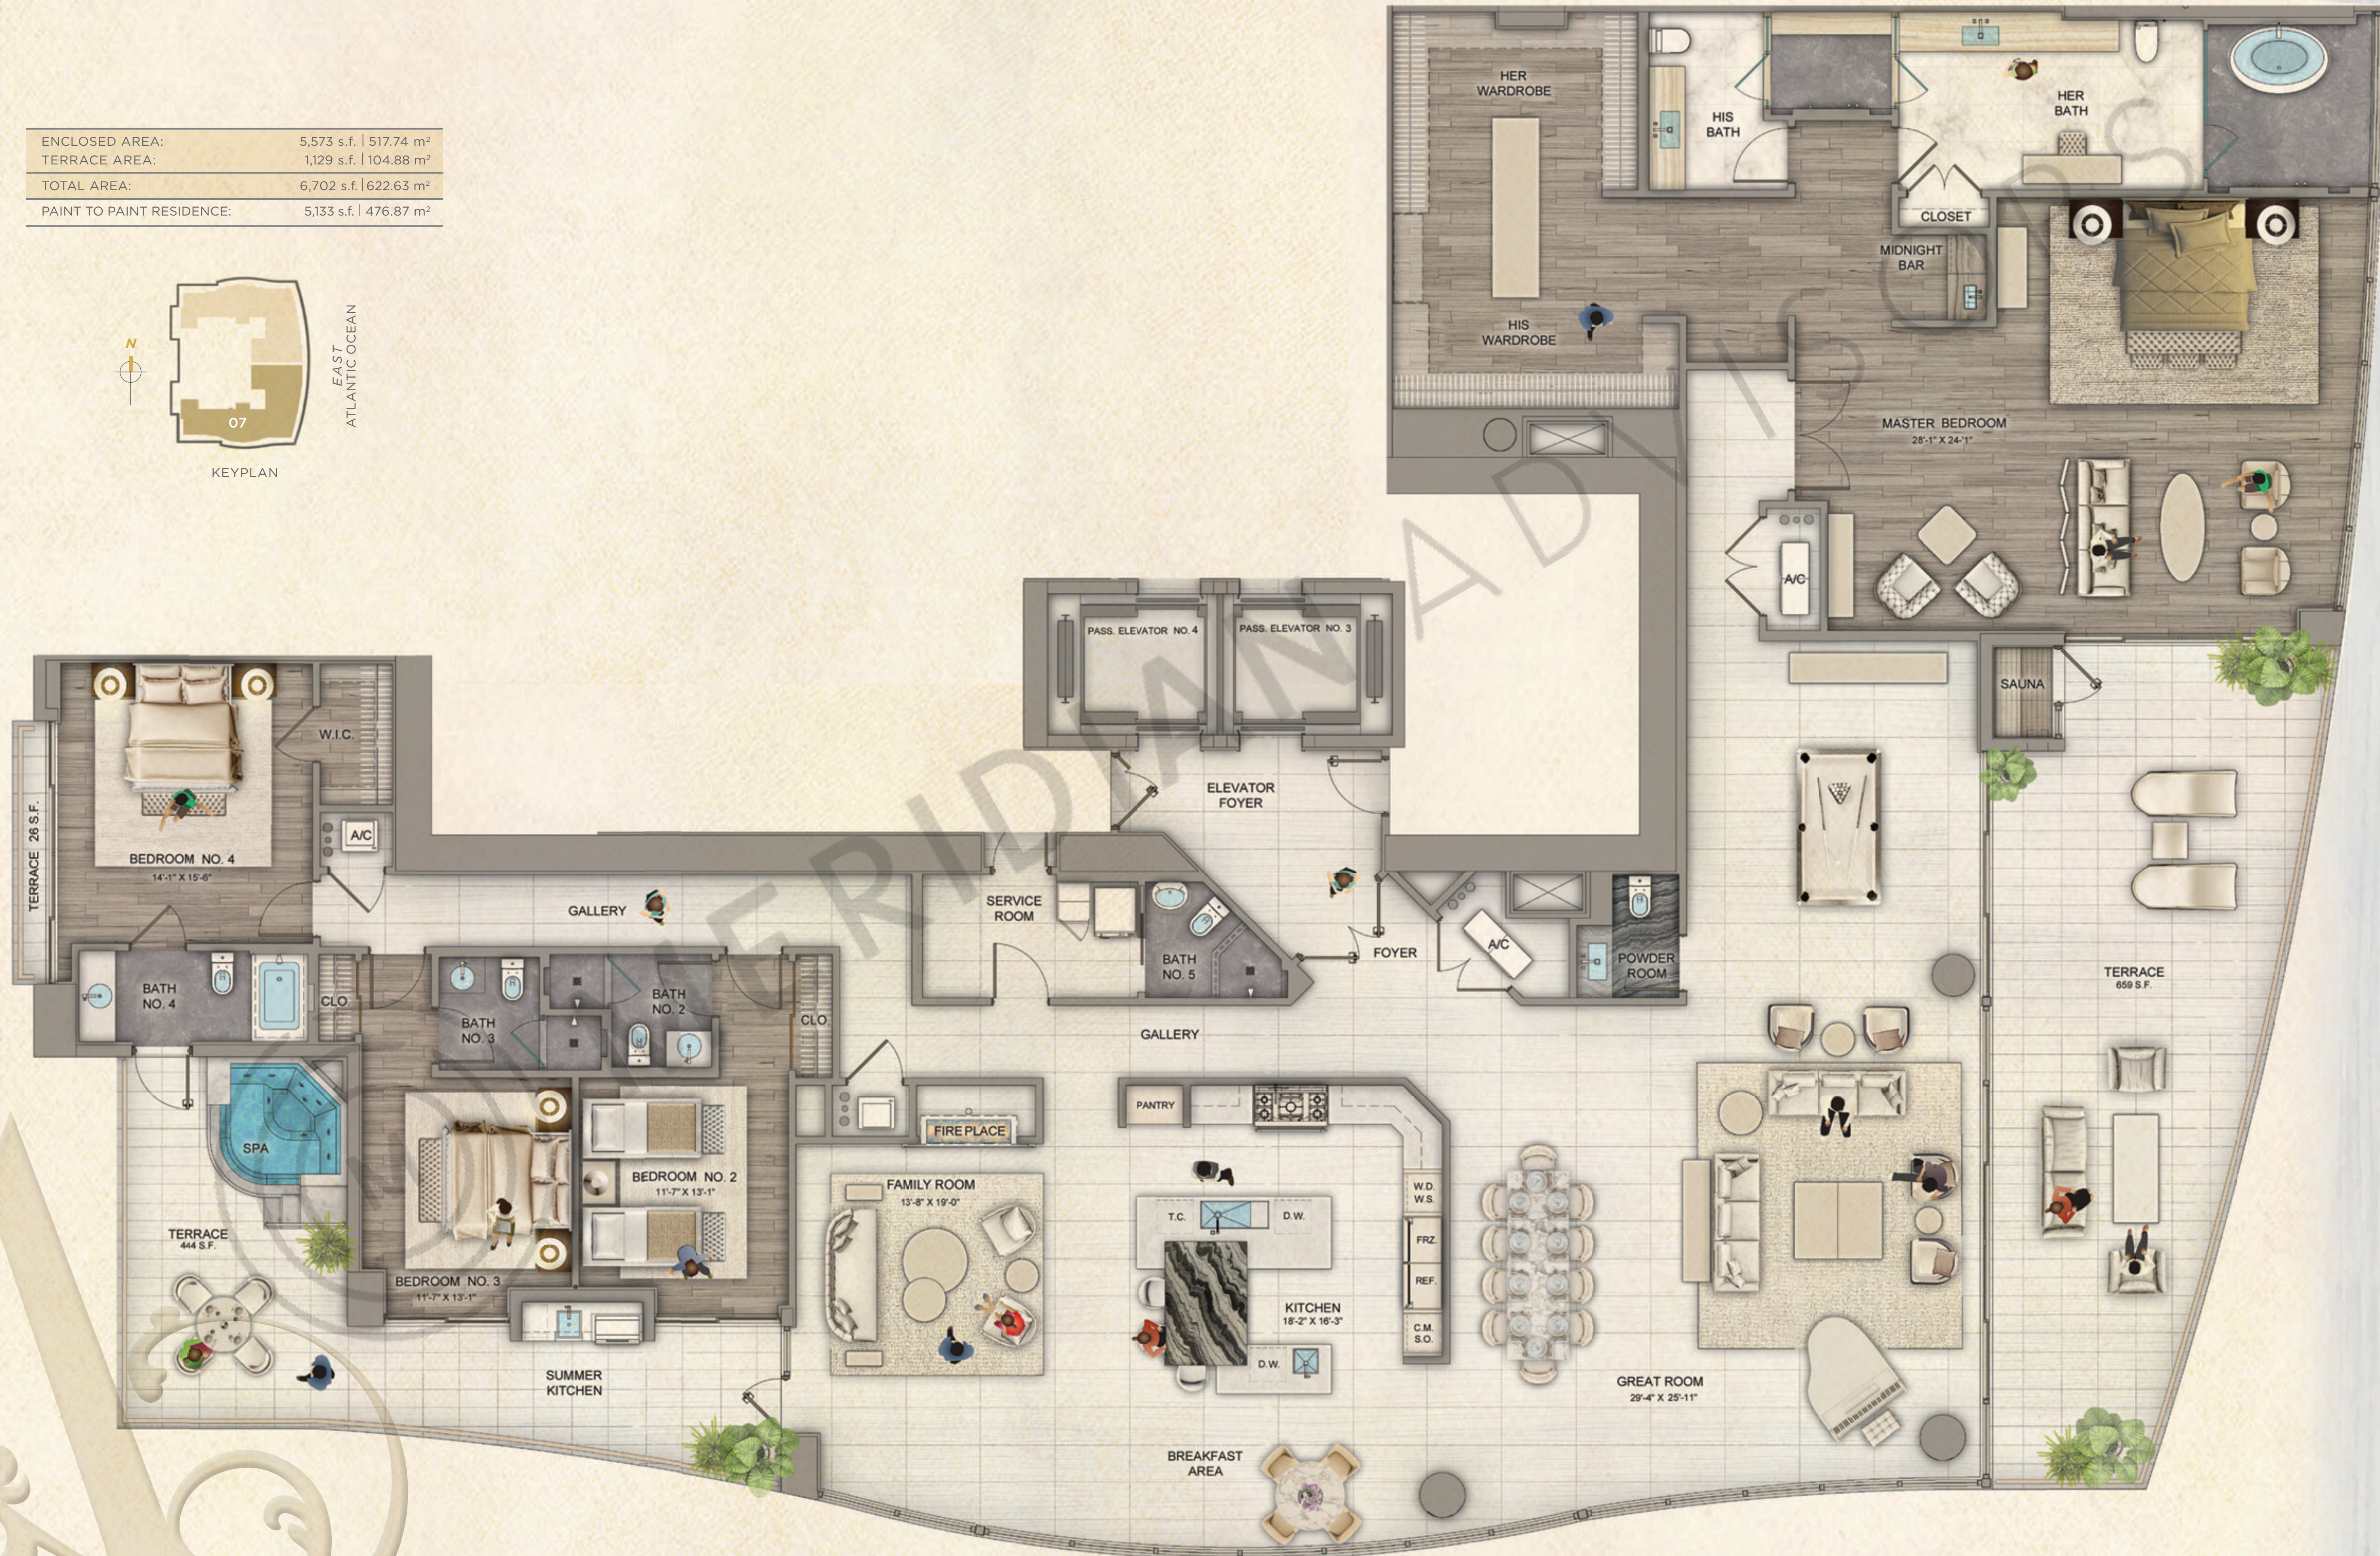

MILANO

UNIT 07

FOUR BEDROOMS | SIX & ONE HALF BATHROOMS | GREAT ROOM | FAMILY ROOM
SERVICE ROOM | TERRACE WITH SPA & SUMMER KITCHEN | SAUNA

ENCLOSED AREA:	5,573 s.f. 517.74 m ²
TERRACE AREA:	1,129 s.f. 104.88 m ²
TOTAL AREA:	6,702 s.f. 622.63 m ²
PAINT TO PAINT RESIDENCE:	5,133 s.f. 476.87 m ²