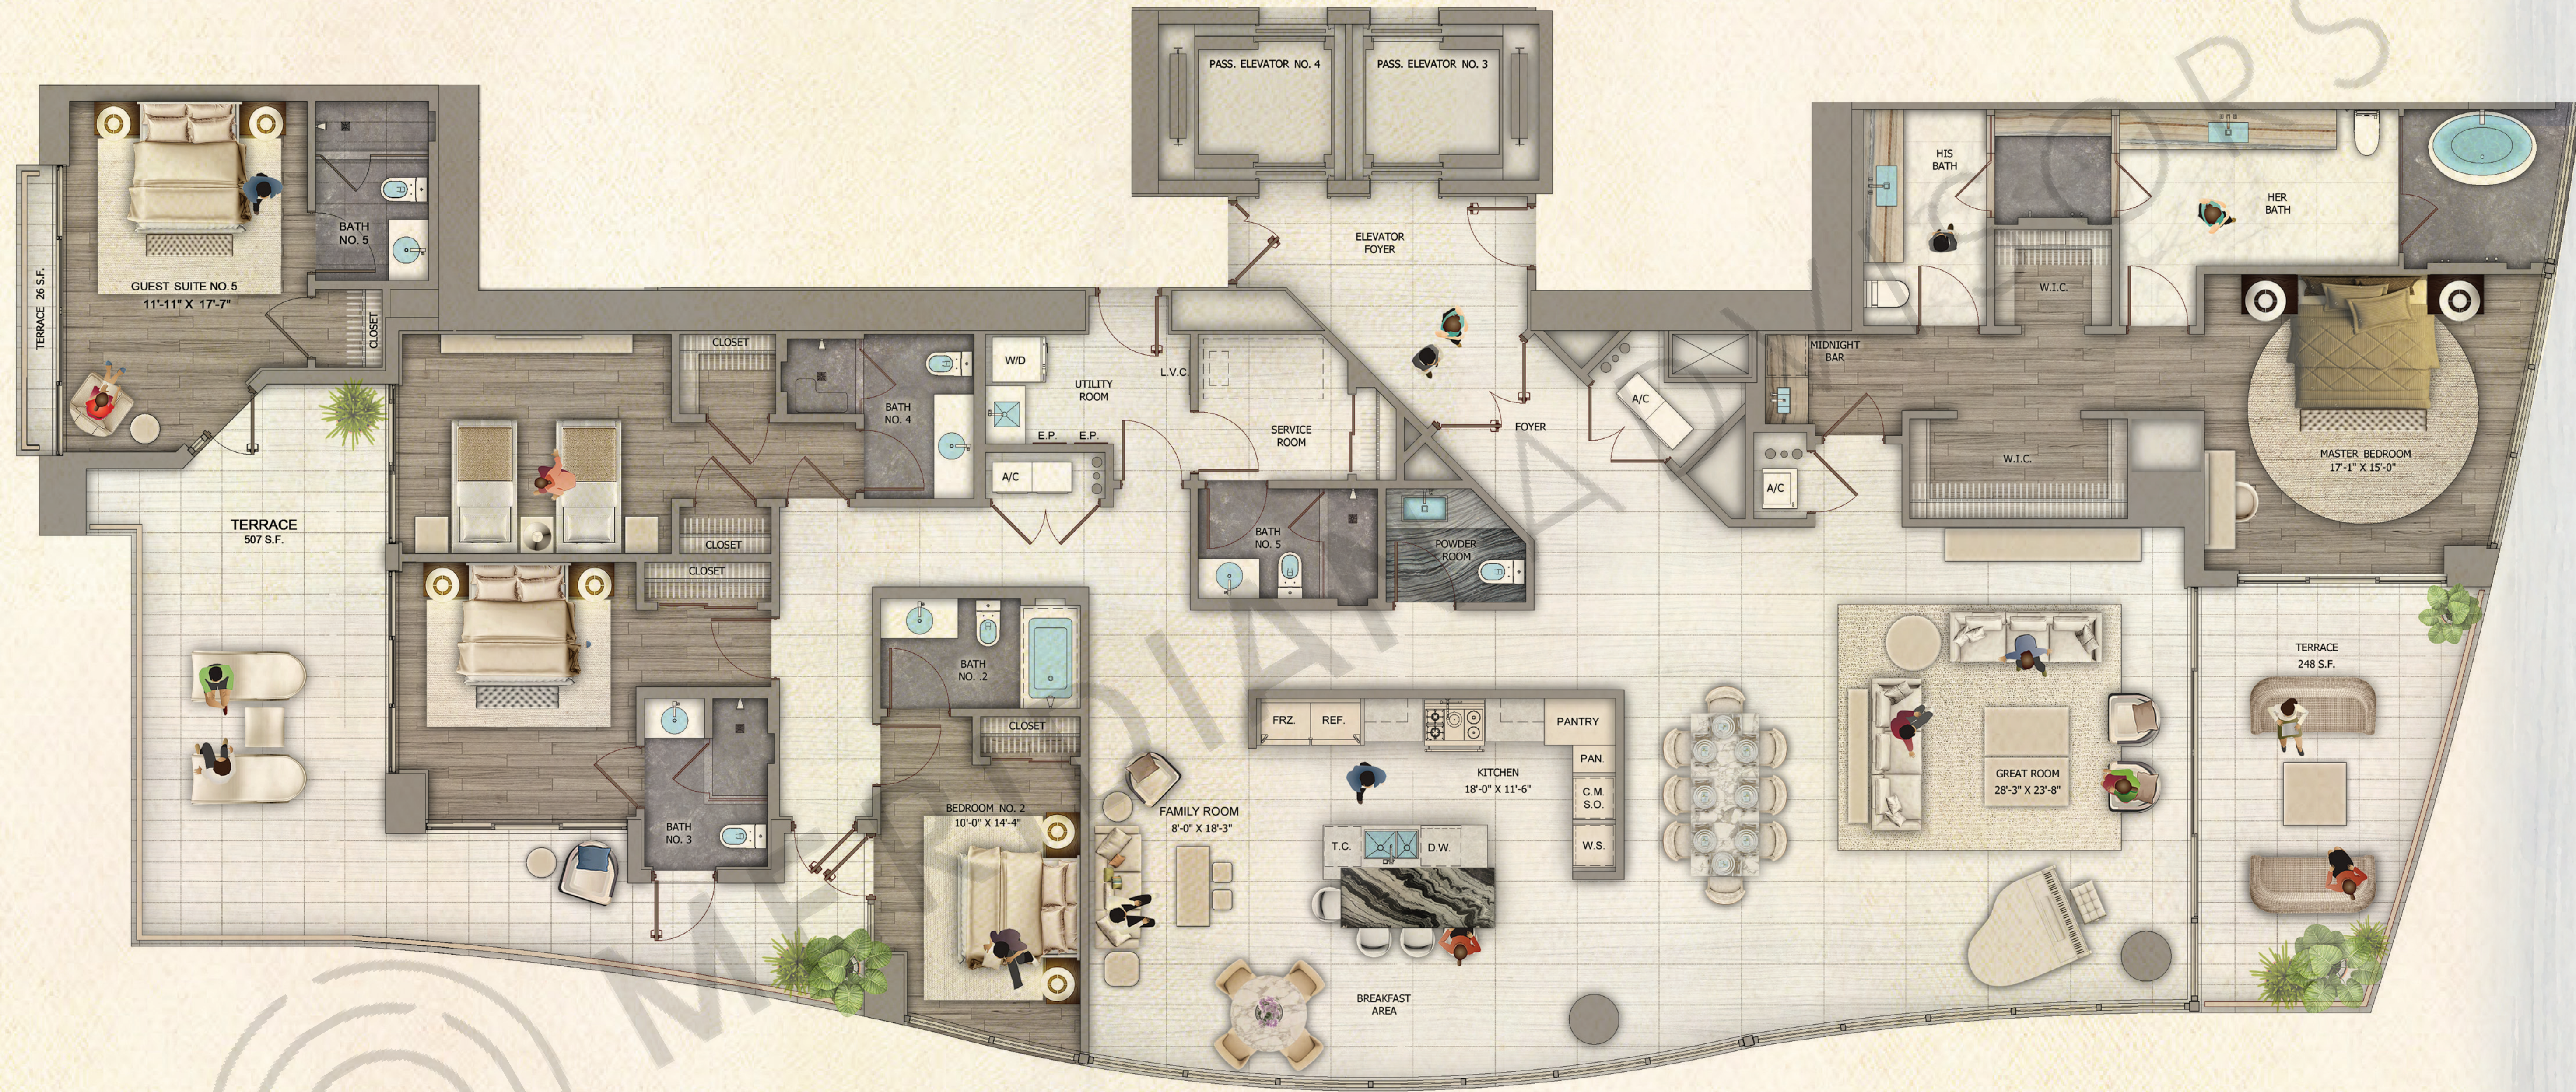

# DONATELLO SUPERIORE FIVE BEDROOMS

RESIDENCE 04

FIVE BEDROOMS | SEVEN & ONE HALF BATHROOMS | GREAT ROOM | FAMILY ROOM  
SERVICE ROOM | TERRACE

ENCLOSED AREA:	4,131 s.f.   383.78 m <sup>2</sup>
TERRACE AREA:	778 s.f.   72.27 m <sup>2</sup>
TOTAL AREA:	4,909 s.f.   456.05 m <sup>2</sup>
PAINT TO PAINT RESIDENCE:	3,772 s.f.   350.43 m <sup>2</sup>