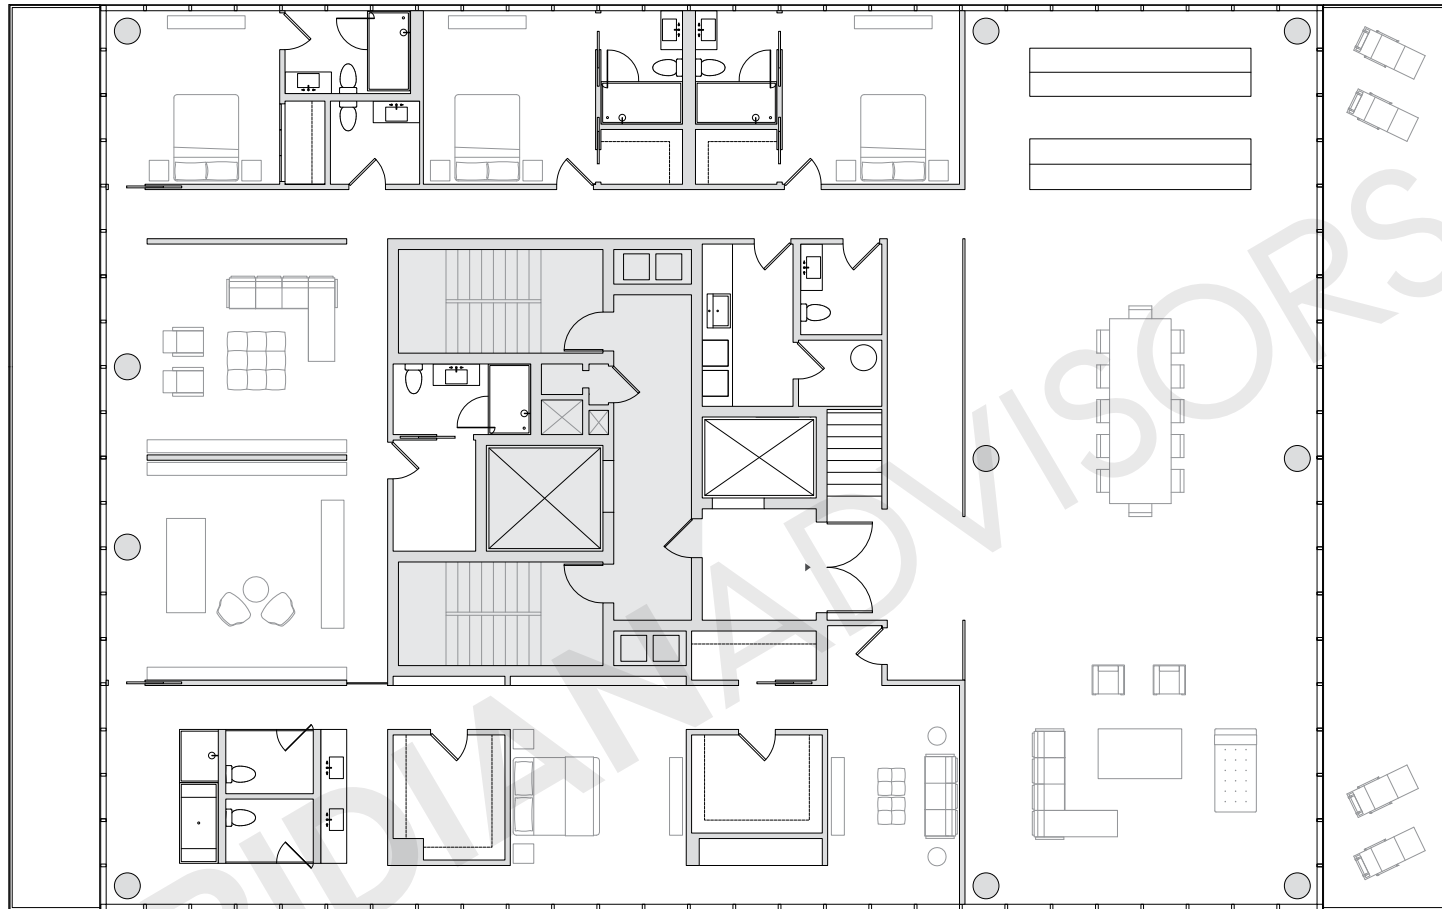

321 Ocean

321 Ocean Drive
South of Fifth - Miami Beach

TheMeridianAdvisors.com
305.537.6795

Closing Homes, Opening Doors

Oceanfront Penthouse

	Area	Sq. Ft.	Sq. M.
4 Bedrooms			
5 Bathrooms			
1 Den			
2 Powder Rooms			
	Int.	6,807	632
	Ext.	1,190	111
	Deck	5,223	485
	Total	13,220	1,228

All dimensions are approximate and all floor plans and development plans are subject to change without notice.