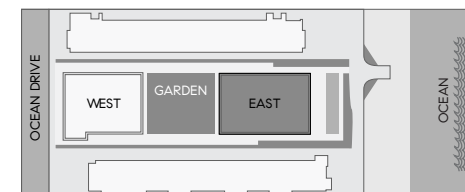

321 Ocean

321 Ocean Drive
South of Fifth - Miami Beach

TheMeridianAdvisors.com
305.537.6795

Closing Homes, Opening Doors

Oceanfront Penthouse

	Area	Sq. Ft.	Sq. M.
4 Bedrooms			
5 Bathrooms			
1 Den			
2 Powder Rooms			
	Int.	6,807	632
	Ext.	1,190	111
	Deck	5,223	485
	Total	13,220	1,228

All dimensions are approximate and all floor plans and development plans are subject to change without notice.