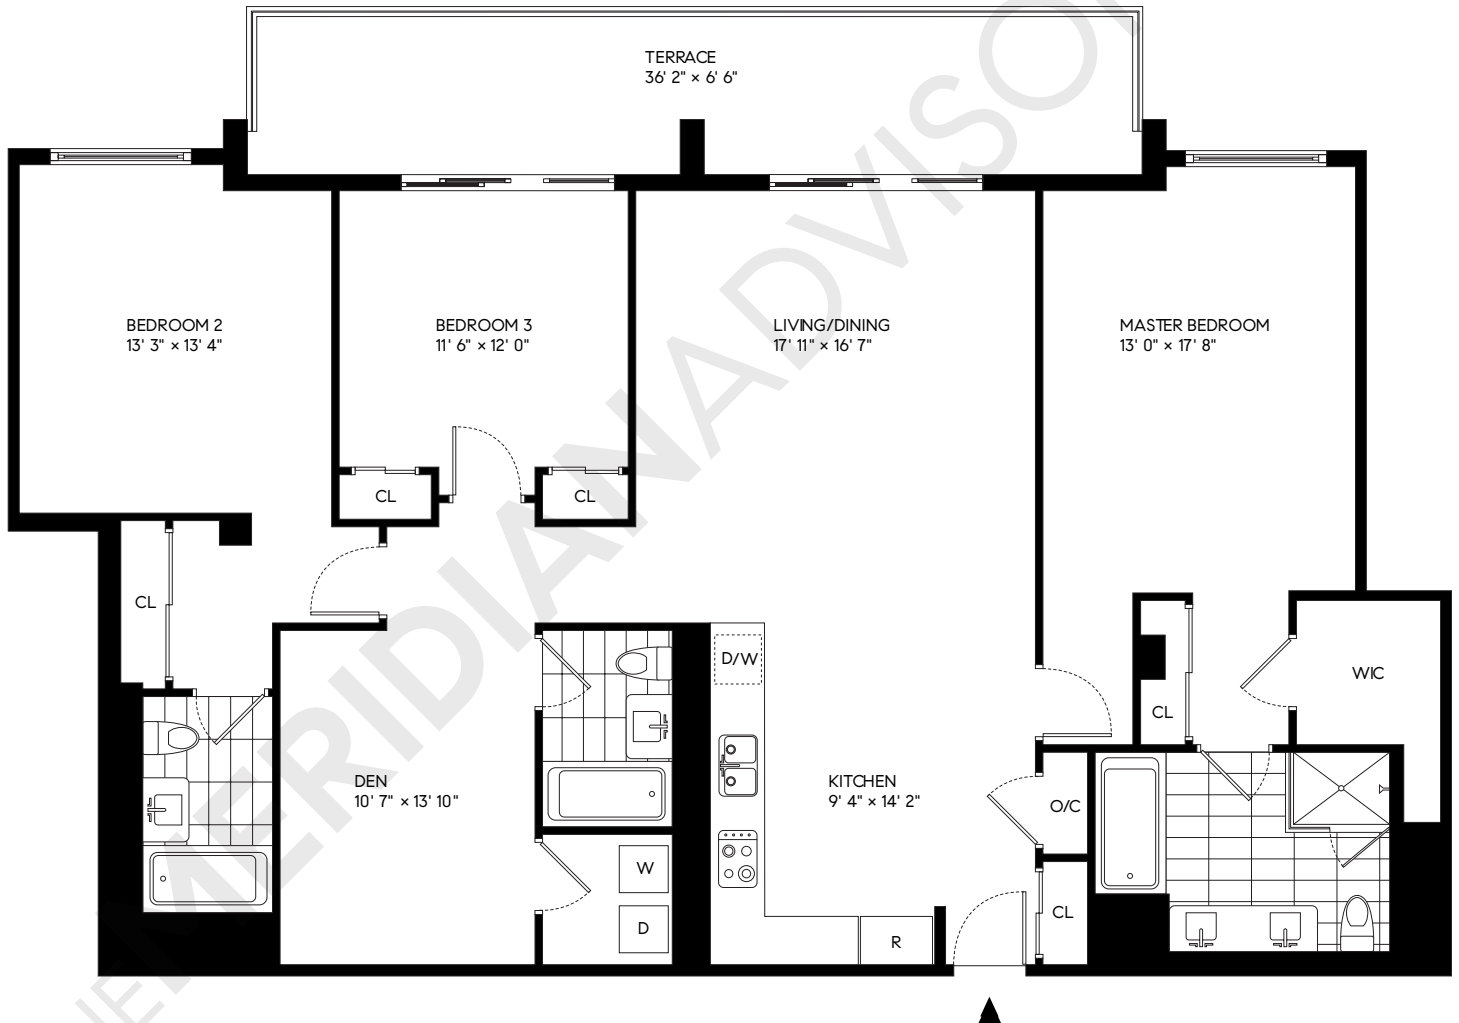

1 Hotel & Homes 1 Homes South Beach

102 24th Street
Collins Park - Miami Beach

Closing Homes, Opening Doors

TheMeridianAdvisors.com
305.537.6795

3 BEDROOMS + DEN, 3 BATHROOMS

RESIDENCES

1413, 1513

AREA	SQ FT	SQ M
INTERIOR	1,844	171.3
TERRACES	256	23.8
TOTAL	2,100	195.1

All dimensions are approximate and all floor plans and development plans are subject to change without notice.