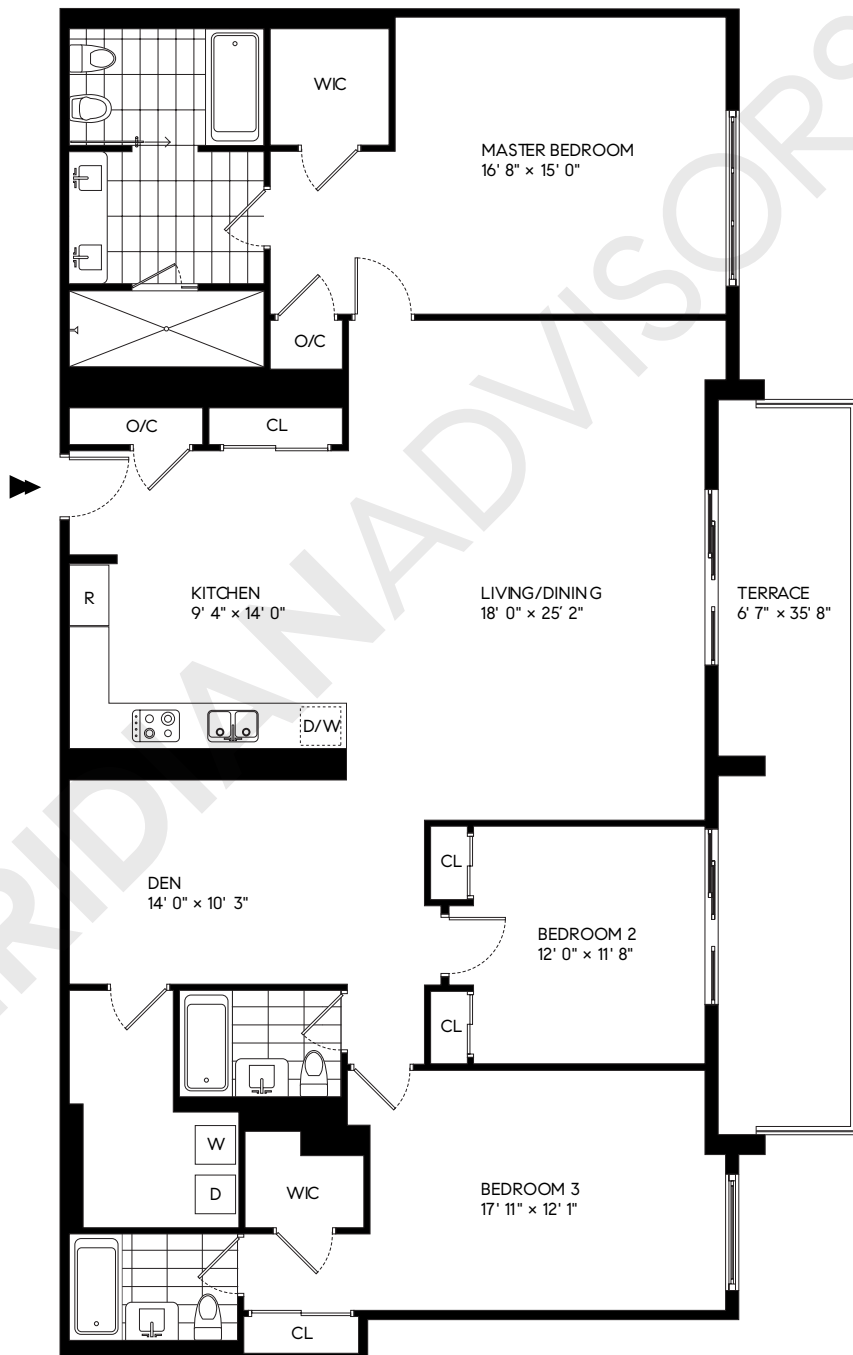

1 Hotel & Homes 1 Homes South Beach

102 24th Street
Collins Park - Miami Beach

Closing Homes, Opening Doors

TheMeridianAdvisors.com
305.537.6795

3 BEDROOMS + DEN, 3 BATHROOMS

RESIDENCES

1040, 1140, 1240, 1440, 1540

AREA	SQ FT	SQ M
INTERIOR	2,233	207.5
TERRACES	259	24.1
TOTAL	2,492	231.6

All dimensions are approximate and all floor plans and development plans are subject to change without notice.