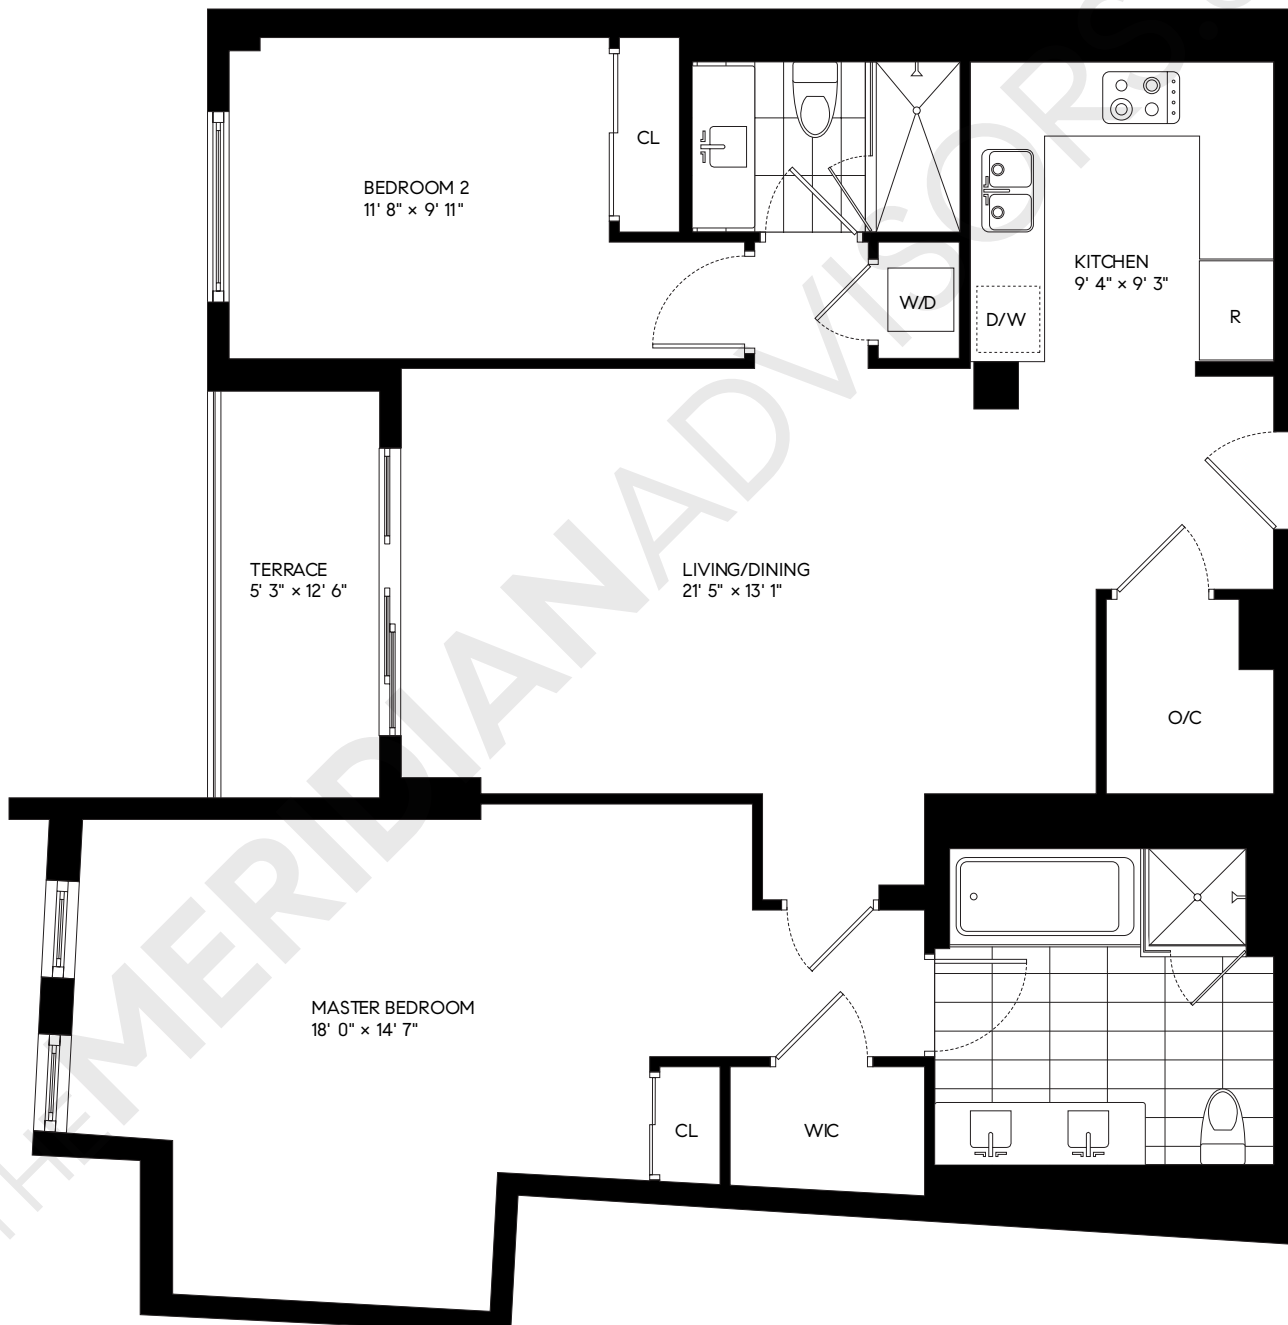

1 Hotel & Homes 1 Homes South Beach

102 24th Street
Collins Park - Miami Beach

Closing Homes, Opening Doors

TheMeridianAdvisors.com
305.537.6795

2 BEDROOMS, 2 BATHROOMS

RESIDENCES

1445, 1545

AREA	SQ FT	SQ M
INTERIOR	1,239	115.1
TERRACES	66	6.1
TOTAL	1,305	121.2

All dimensions are approximate and all floor plans and development plans are subject to change without notice.