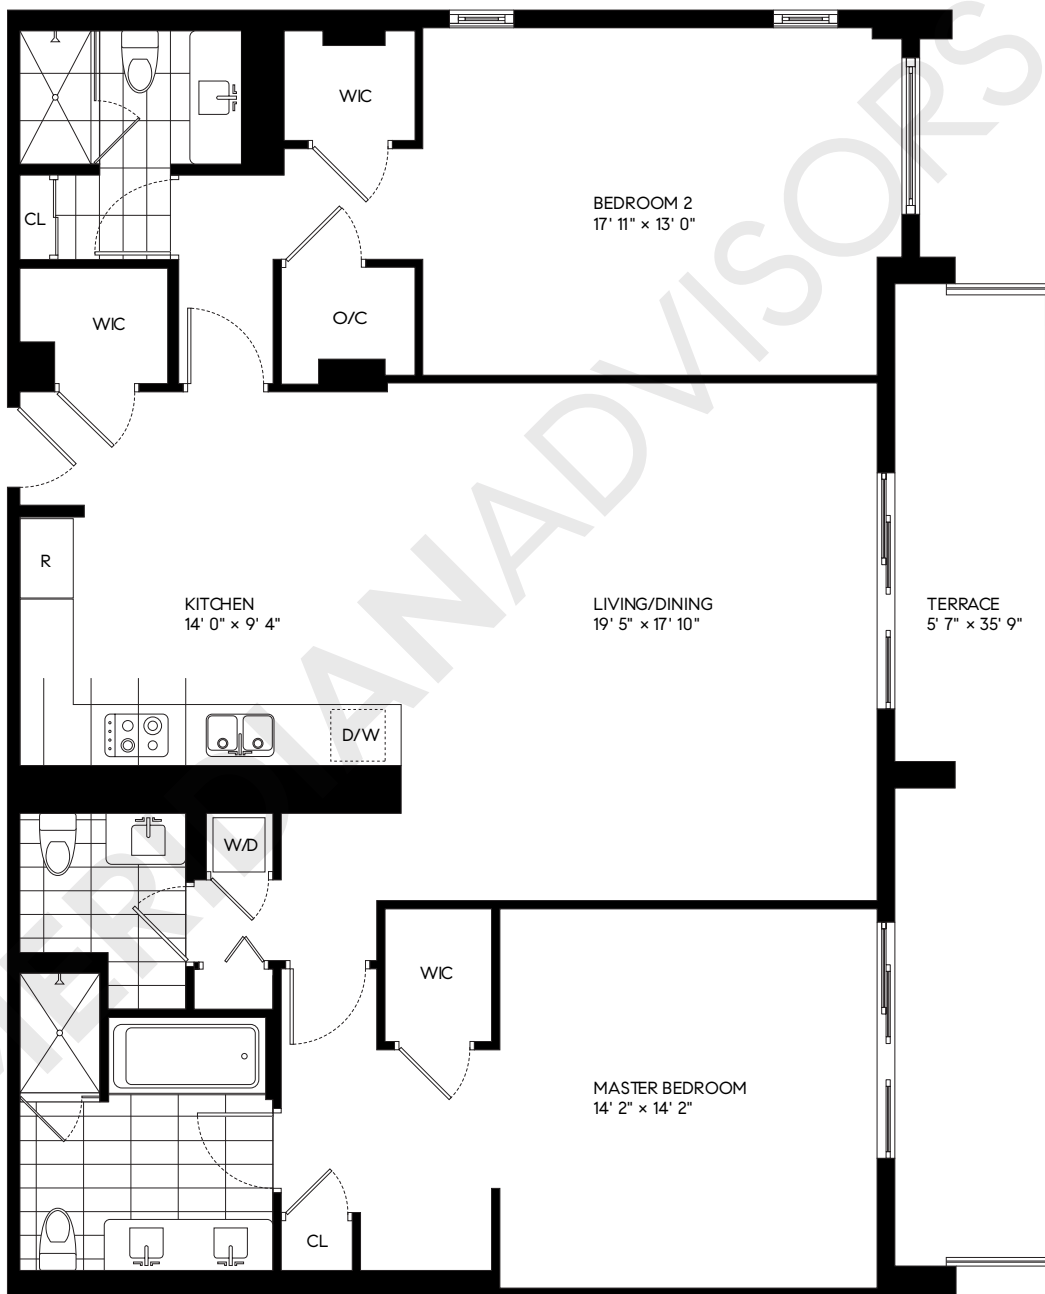

1 Hotel & Homes 1 Homes South Beach

102 24th Street
Collins Park - Miami Beach

Closing Homes, Opening Doors

TheMeridianAdvisors.com
305.537.6795

2 BEDROOMS, 2.5 BATHROOMS

RESIDENCES

922, 1022, 1122, 1222, 1422, 1522

AREA	SQ FT	SQ M
INTERIOR	1,605	149.1
TERRACES	200	18.6
TOTAL	1,805	167.7

All dimensions are approximate and all floor plans and development plans are subject to change without notice.